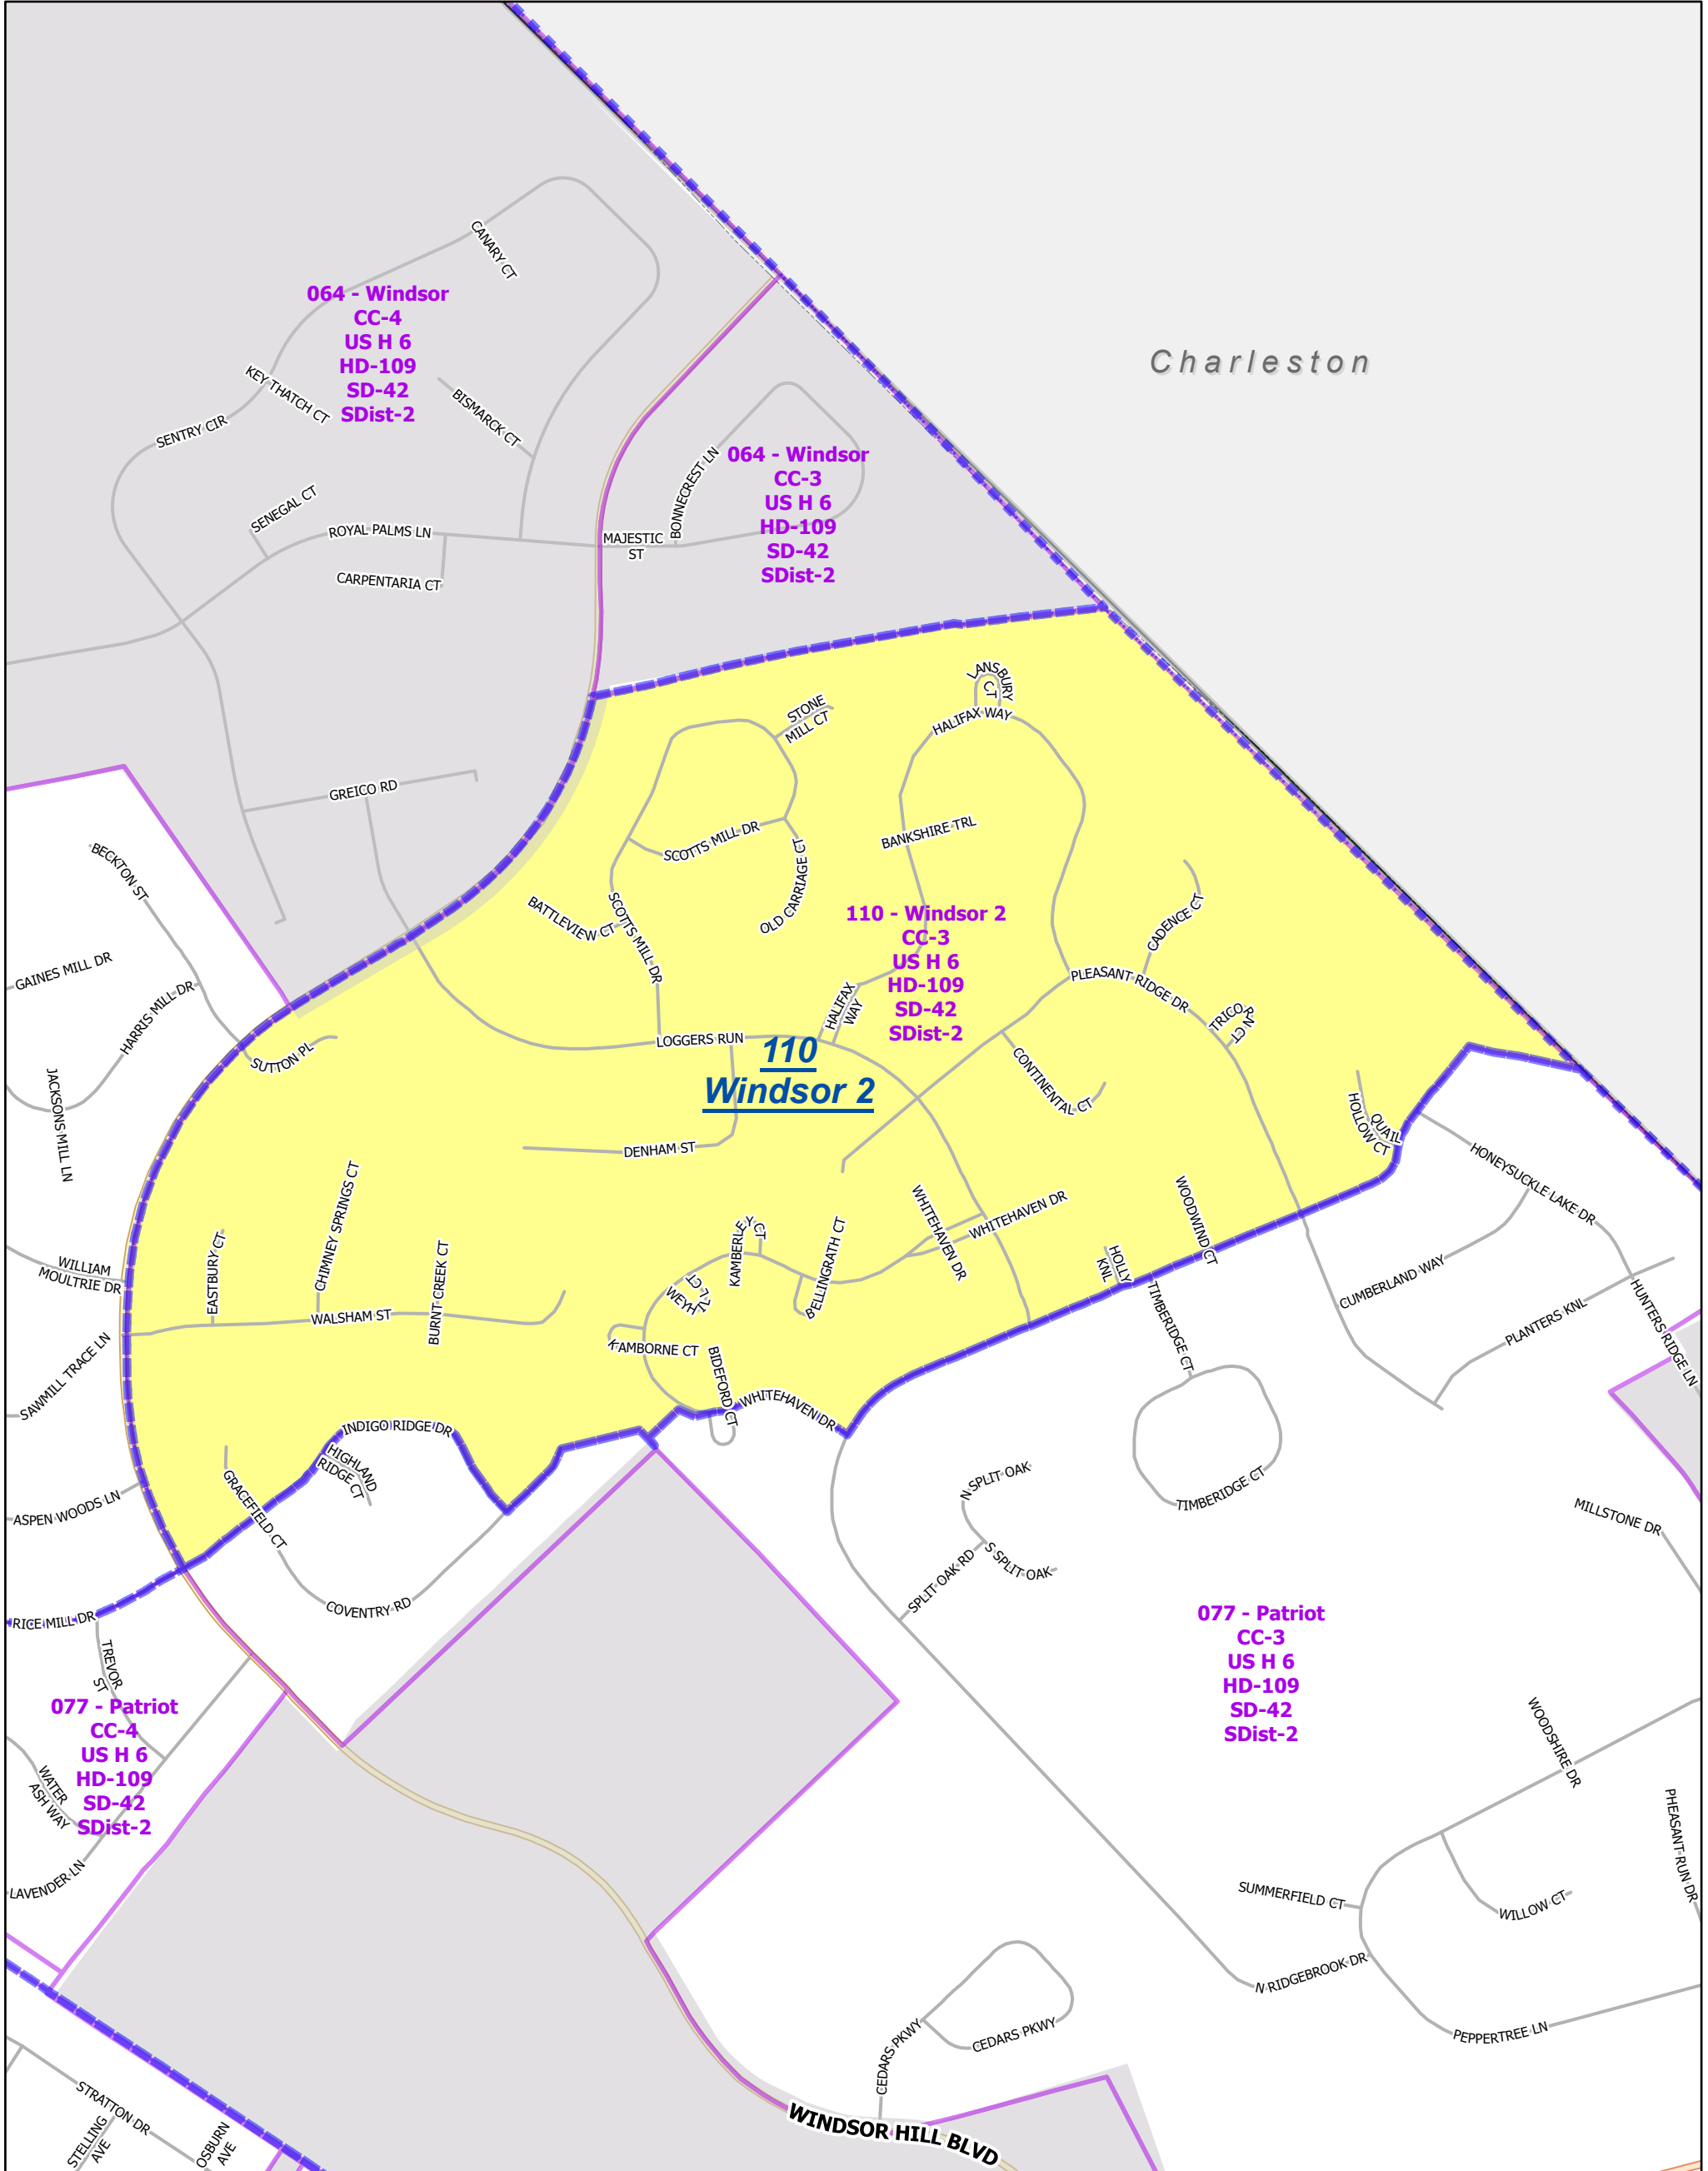

Precinct : 110 - Windsor 2

Precinct Number : 110

Precinct Name : Windsor 2

Polling Place : WINDSOR HILL ELEMENTARY

Polling Location : 8600 WILLIAM MOULTERE DR

- Precincts
- Sub Precinct
- Active Precinct