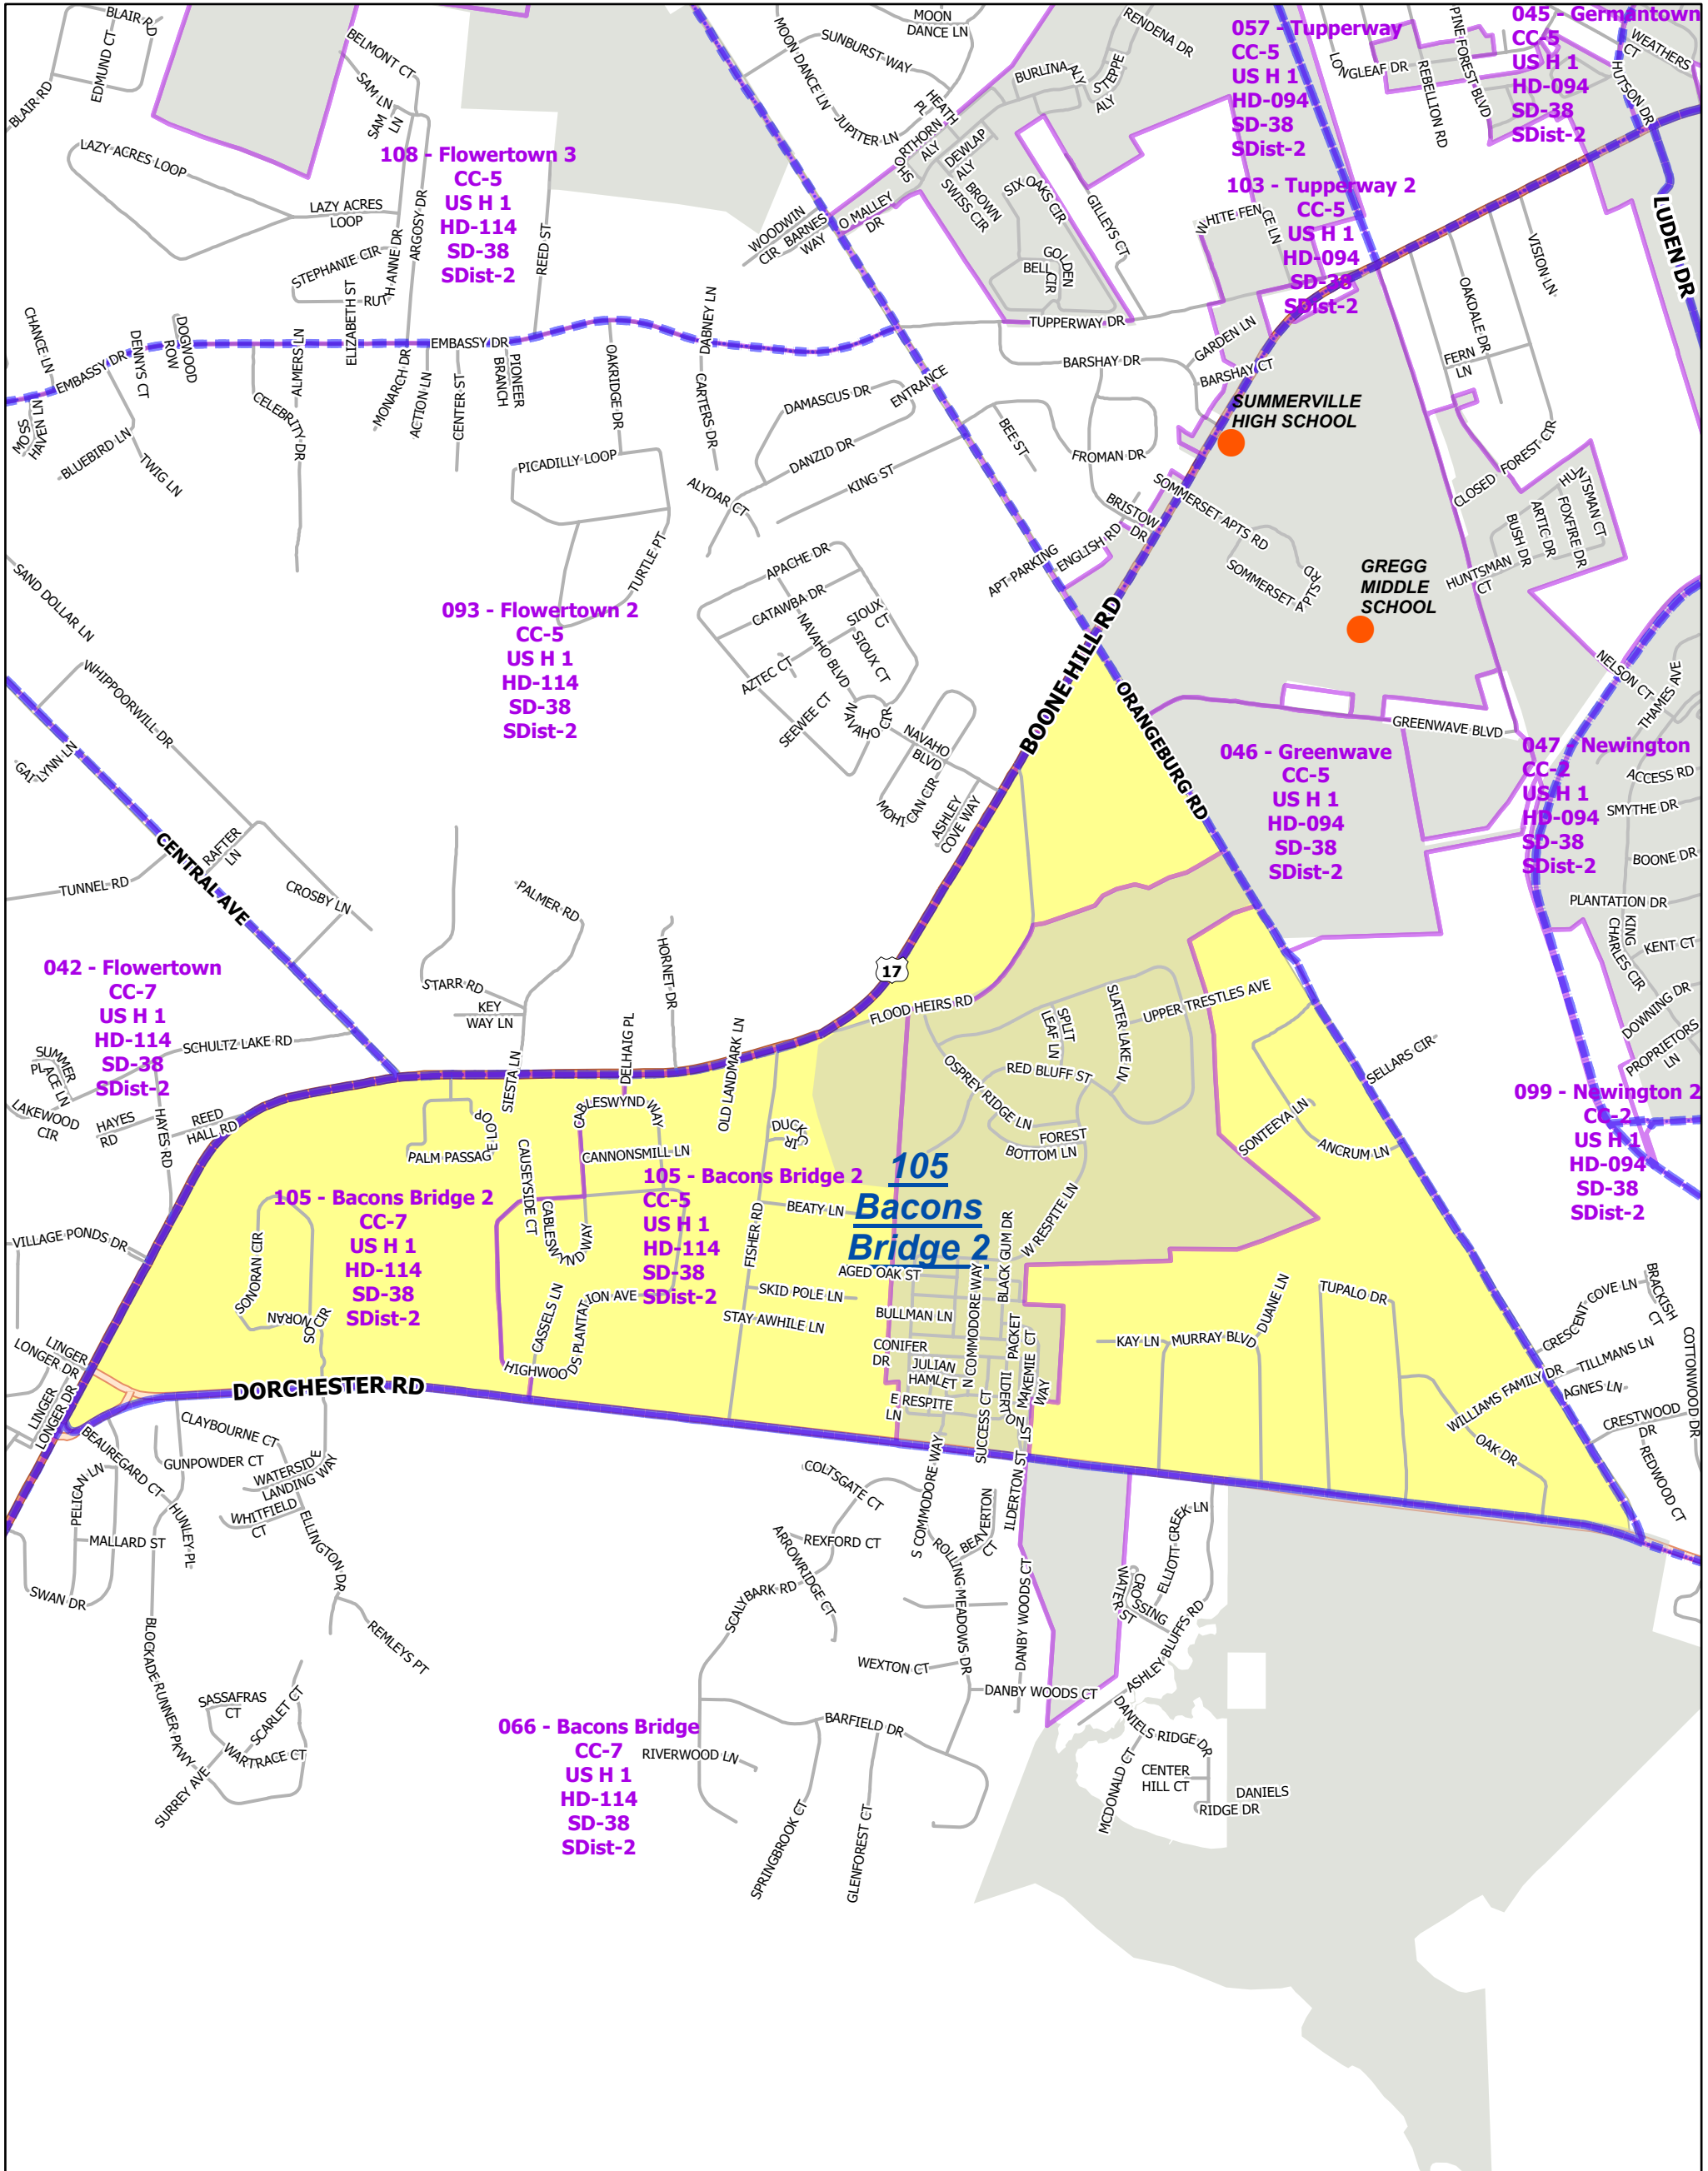

Precinct : 105 - Bacons Bridge 2

Precinct Number : 105

Precinct Name : Bacons Bridge 2

Polling Place : BEECH HILL ELEMENTARY

Polling Location : 1001 BEECH HILL RD

- Precincts
- Sub Precinct
- Active Precinct
- PollingLocations**
- Polling Place**
- Active