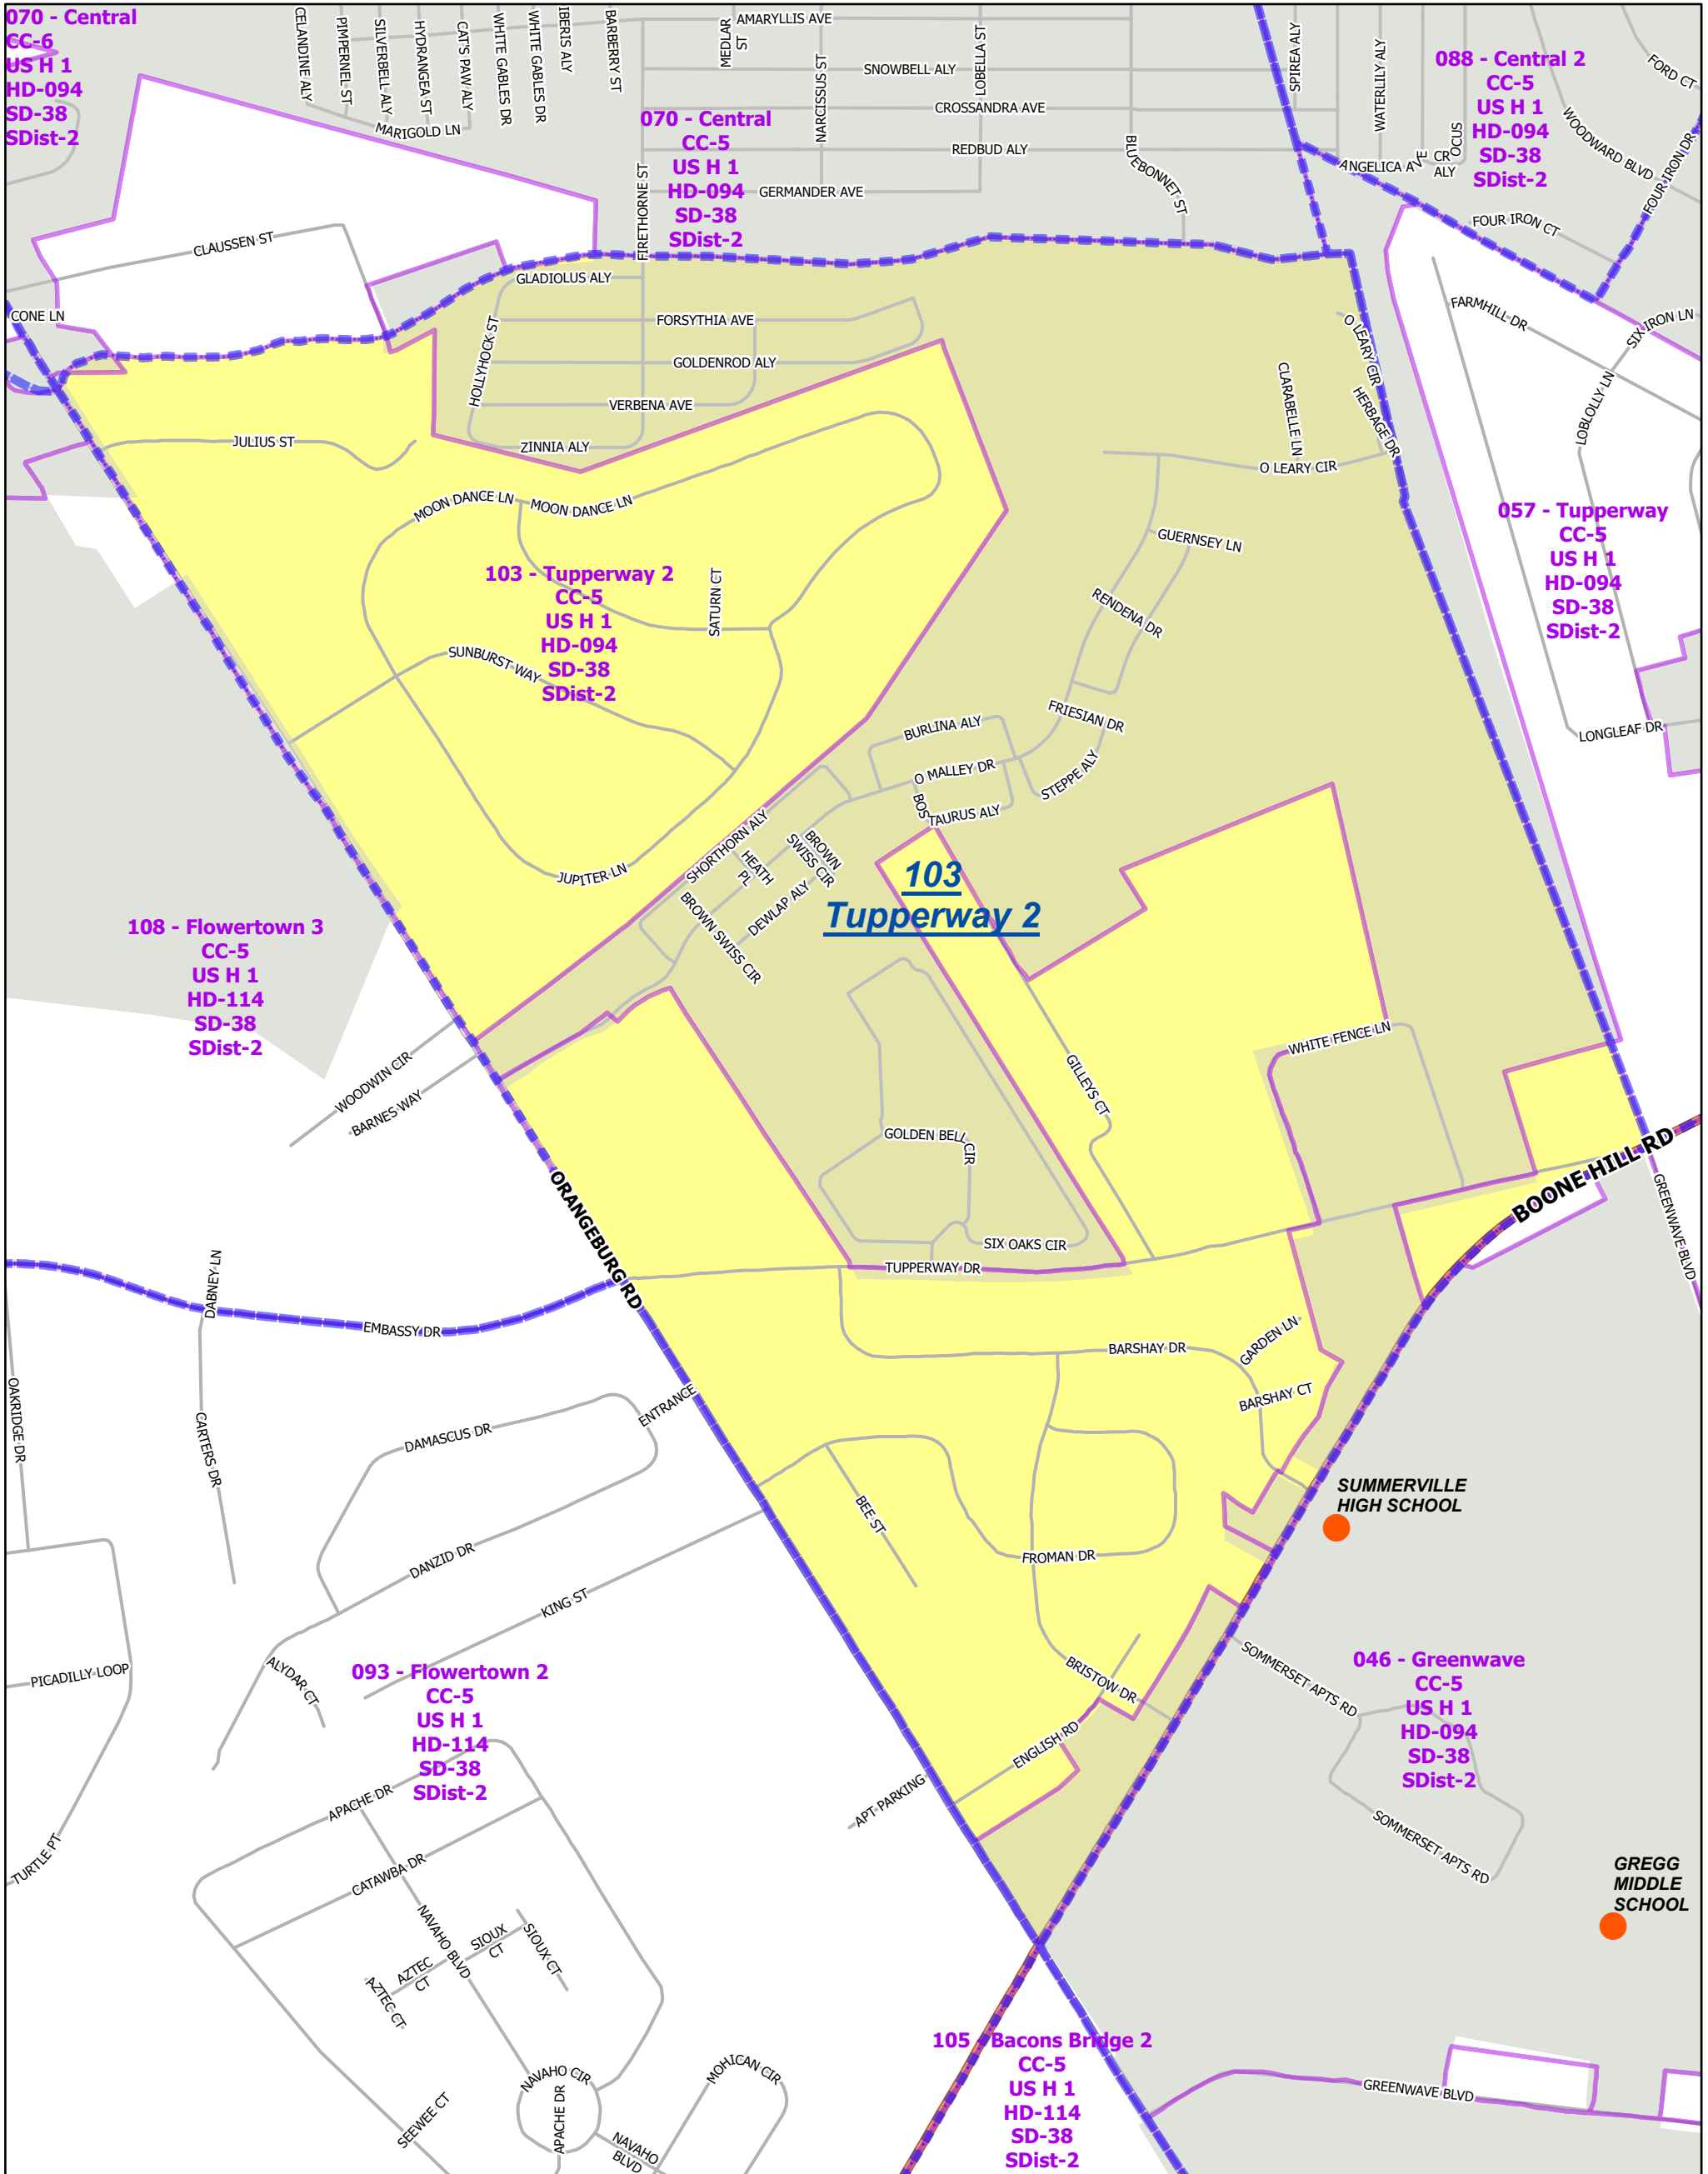

Precinct : 103 - Tupperway 2

Precinct Number : 103

Precinct Name : Tupperway 2

Polling Place : SUMMERVILLE HIGH SCHOOL

Polling Location : 1101 BOONE HILL RD

- Precincts
- Sub Precinct
- Active Precinct
- PollingLocations**
- Polling Place**
- Active