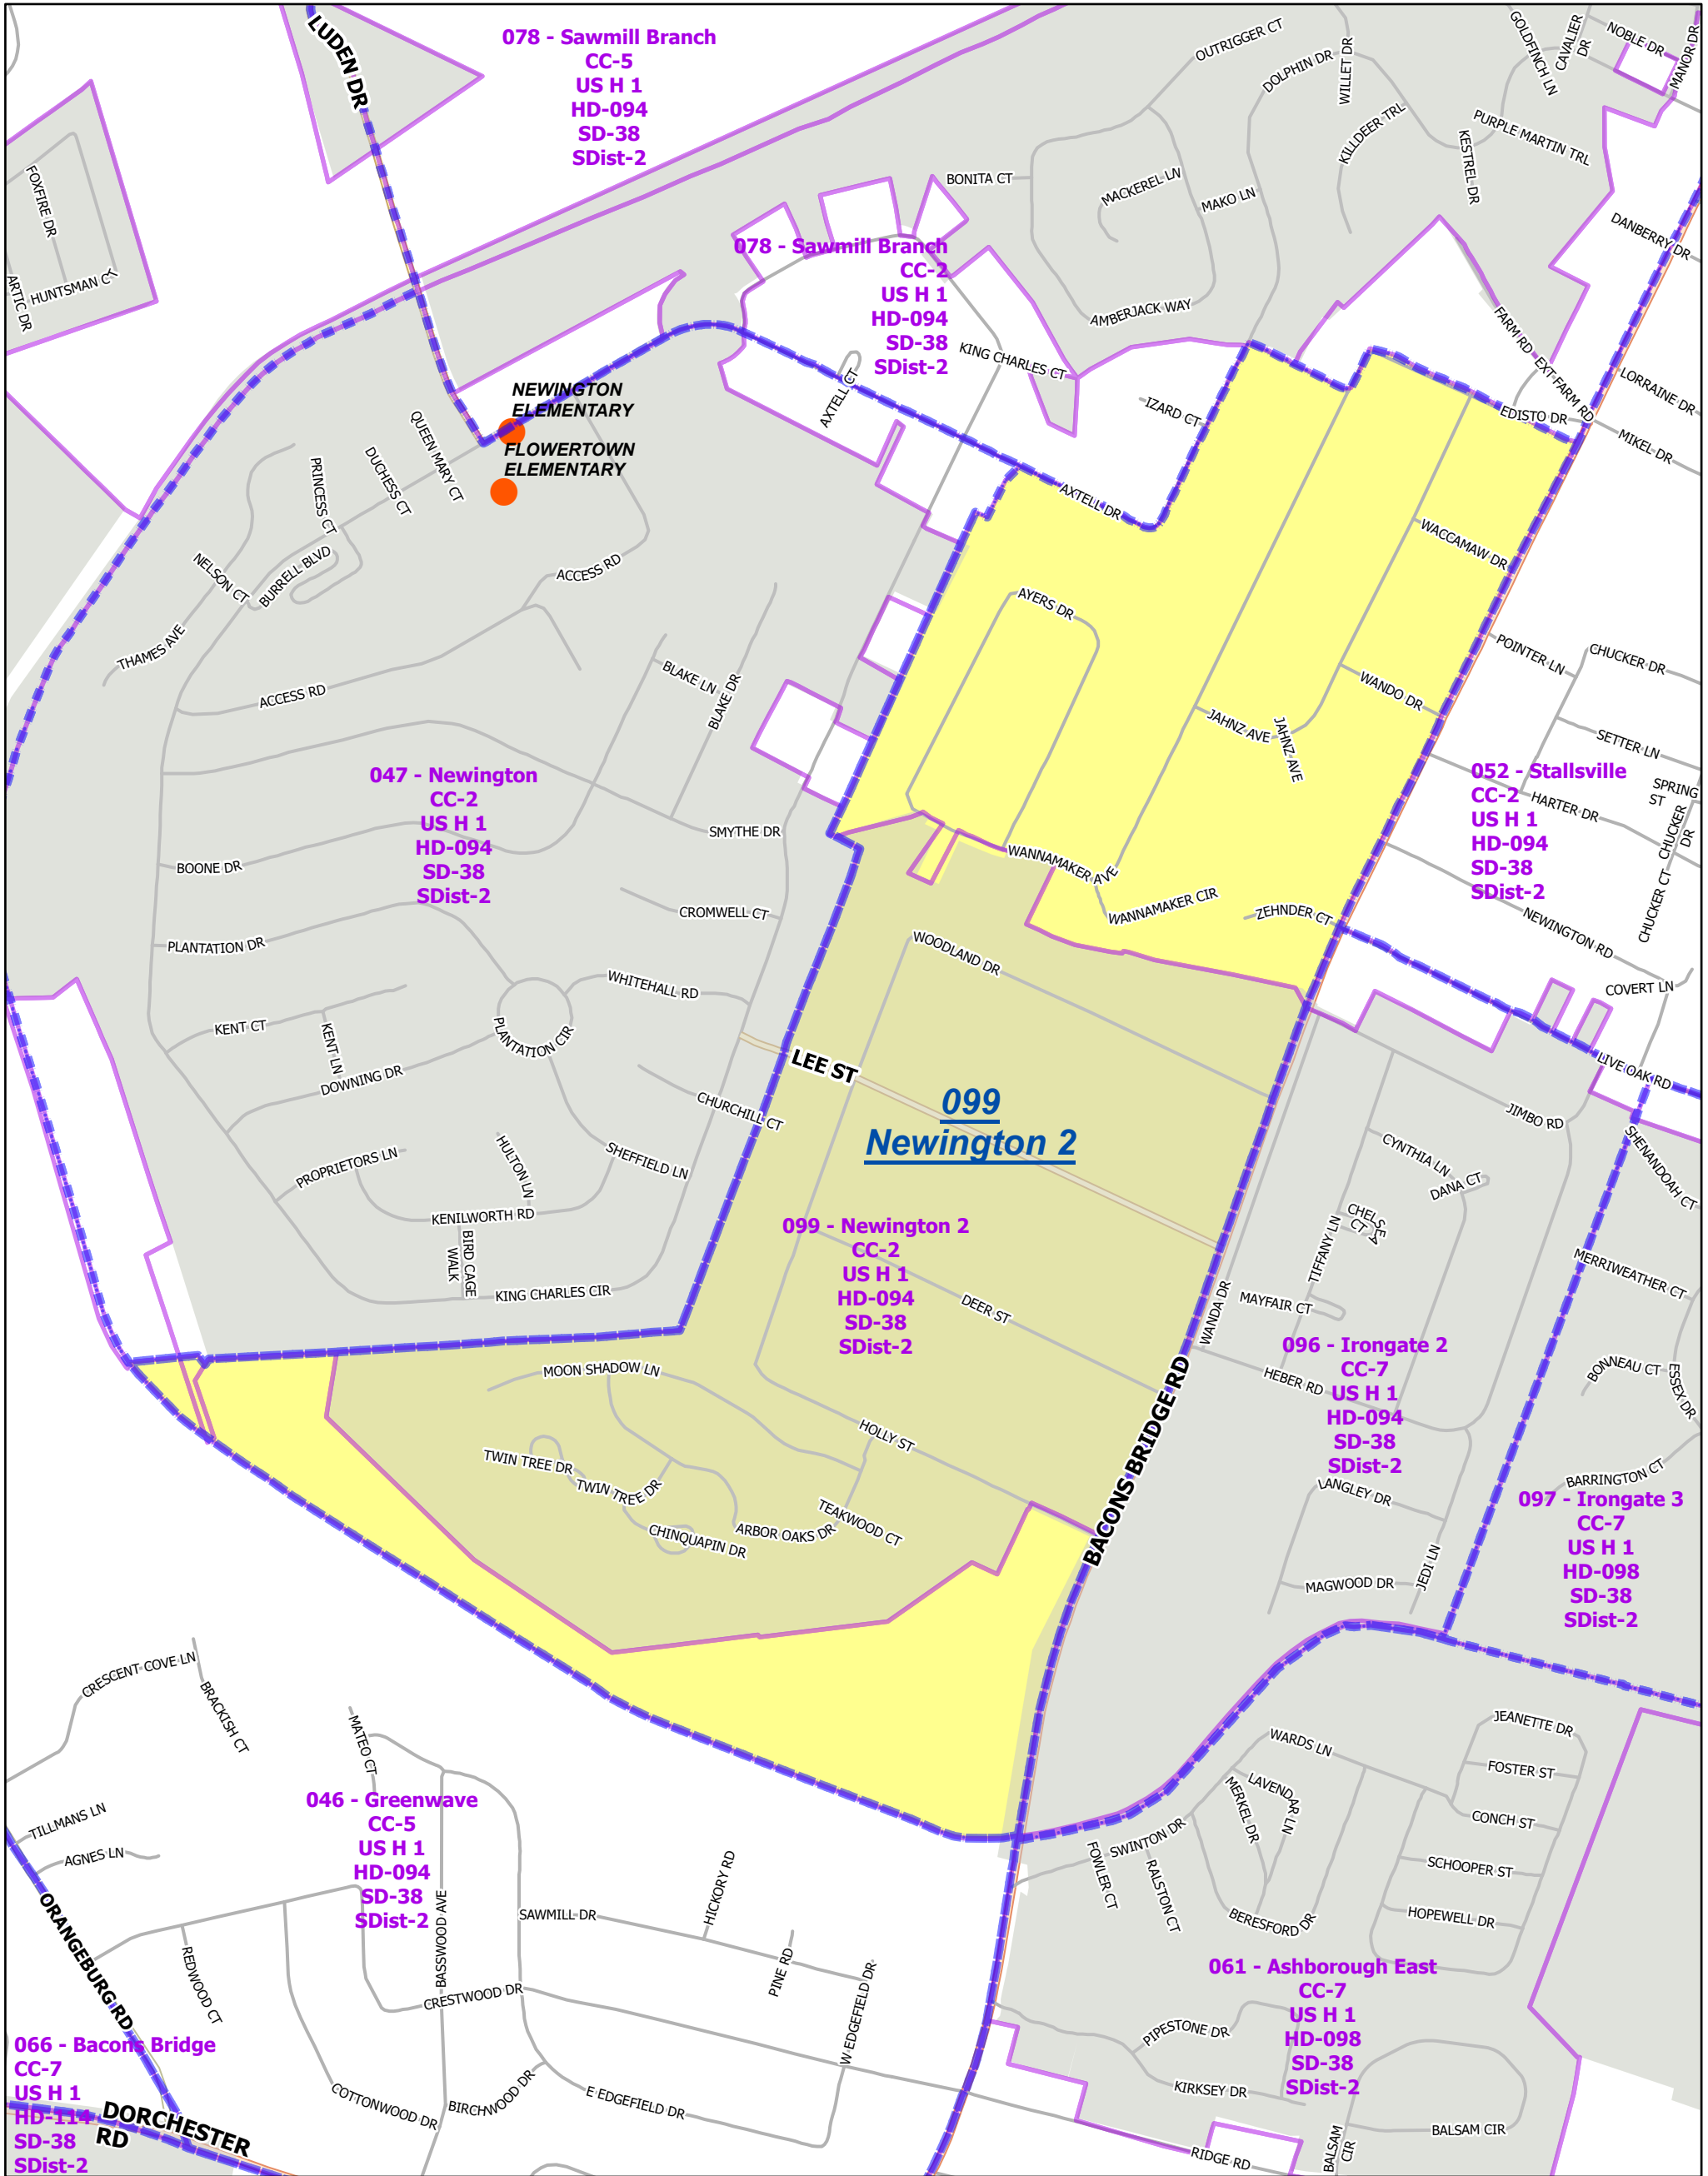

Precinct : 099 - Newington 2

Precinct Number : 099

Precinct Name : Newington 2

Polling Place : NEWINGTON ELEMENTARY

Polling Location : 10 KING CHARLES CIR

- Precincts
- Sub Precinct
- Active Precinct
- PollingLocations**
- Polling Place**
- Active