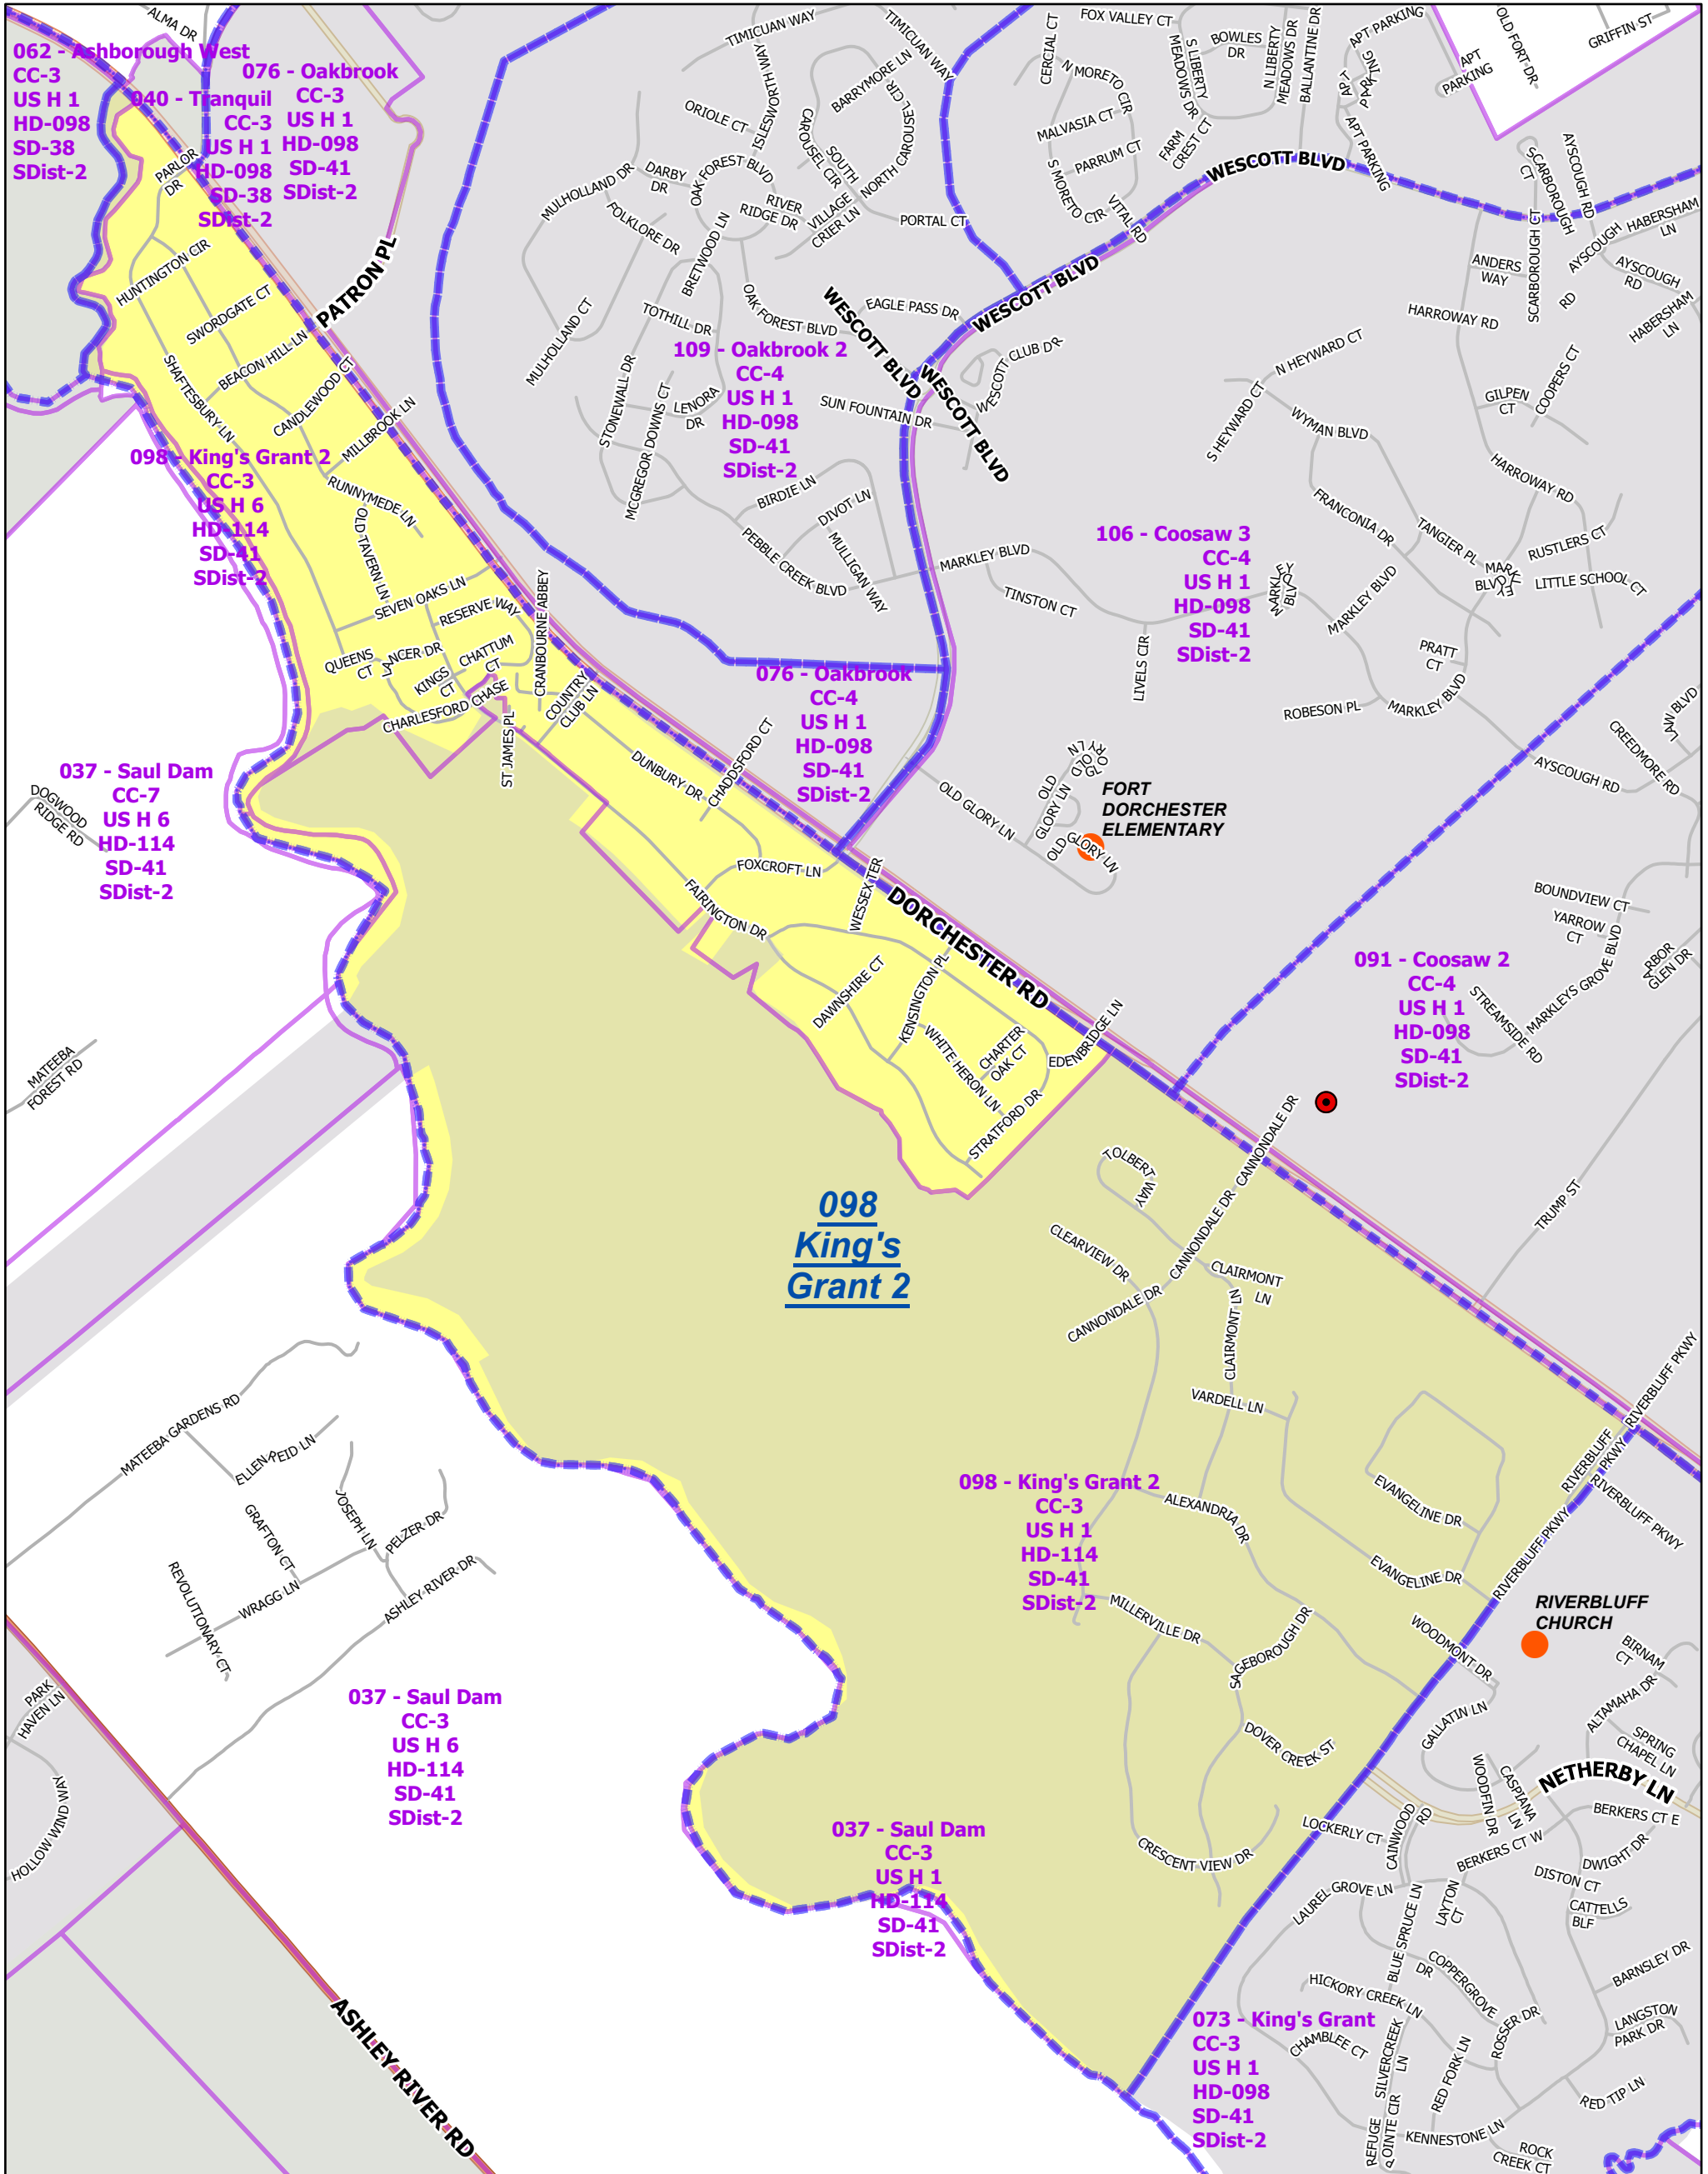

Precinct : 098 - King's Grant 2

Precinct Number : 098

Precinct Name : King's Grant 2

Polling Place : RIVERBLUFF CHURCH

Polling Location : 5421 RIVERBLUFF PKWY

- Precincts
- Sub Precinct
- Active Precinct

PollingLocations

Polling Place

- Active
- Early