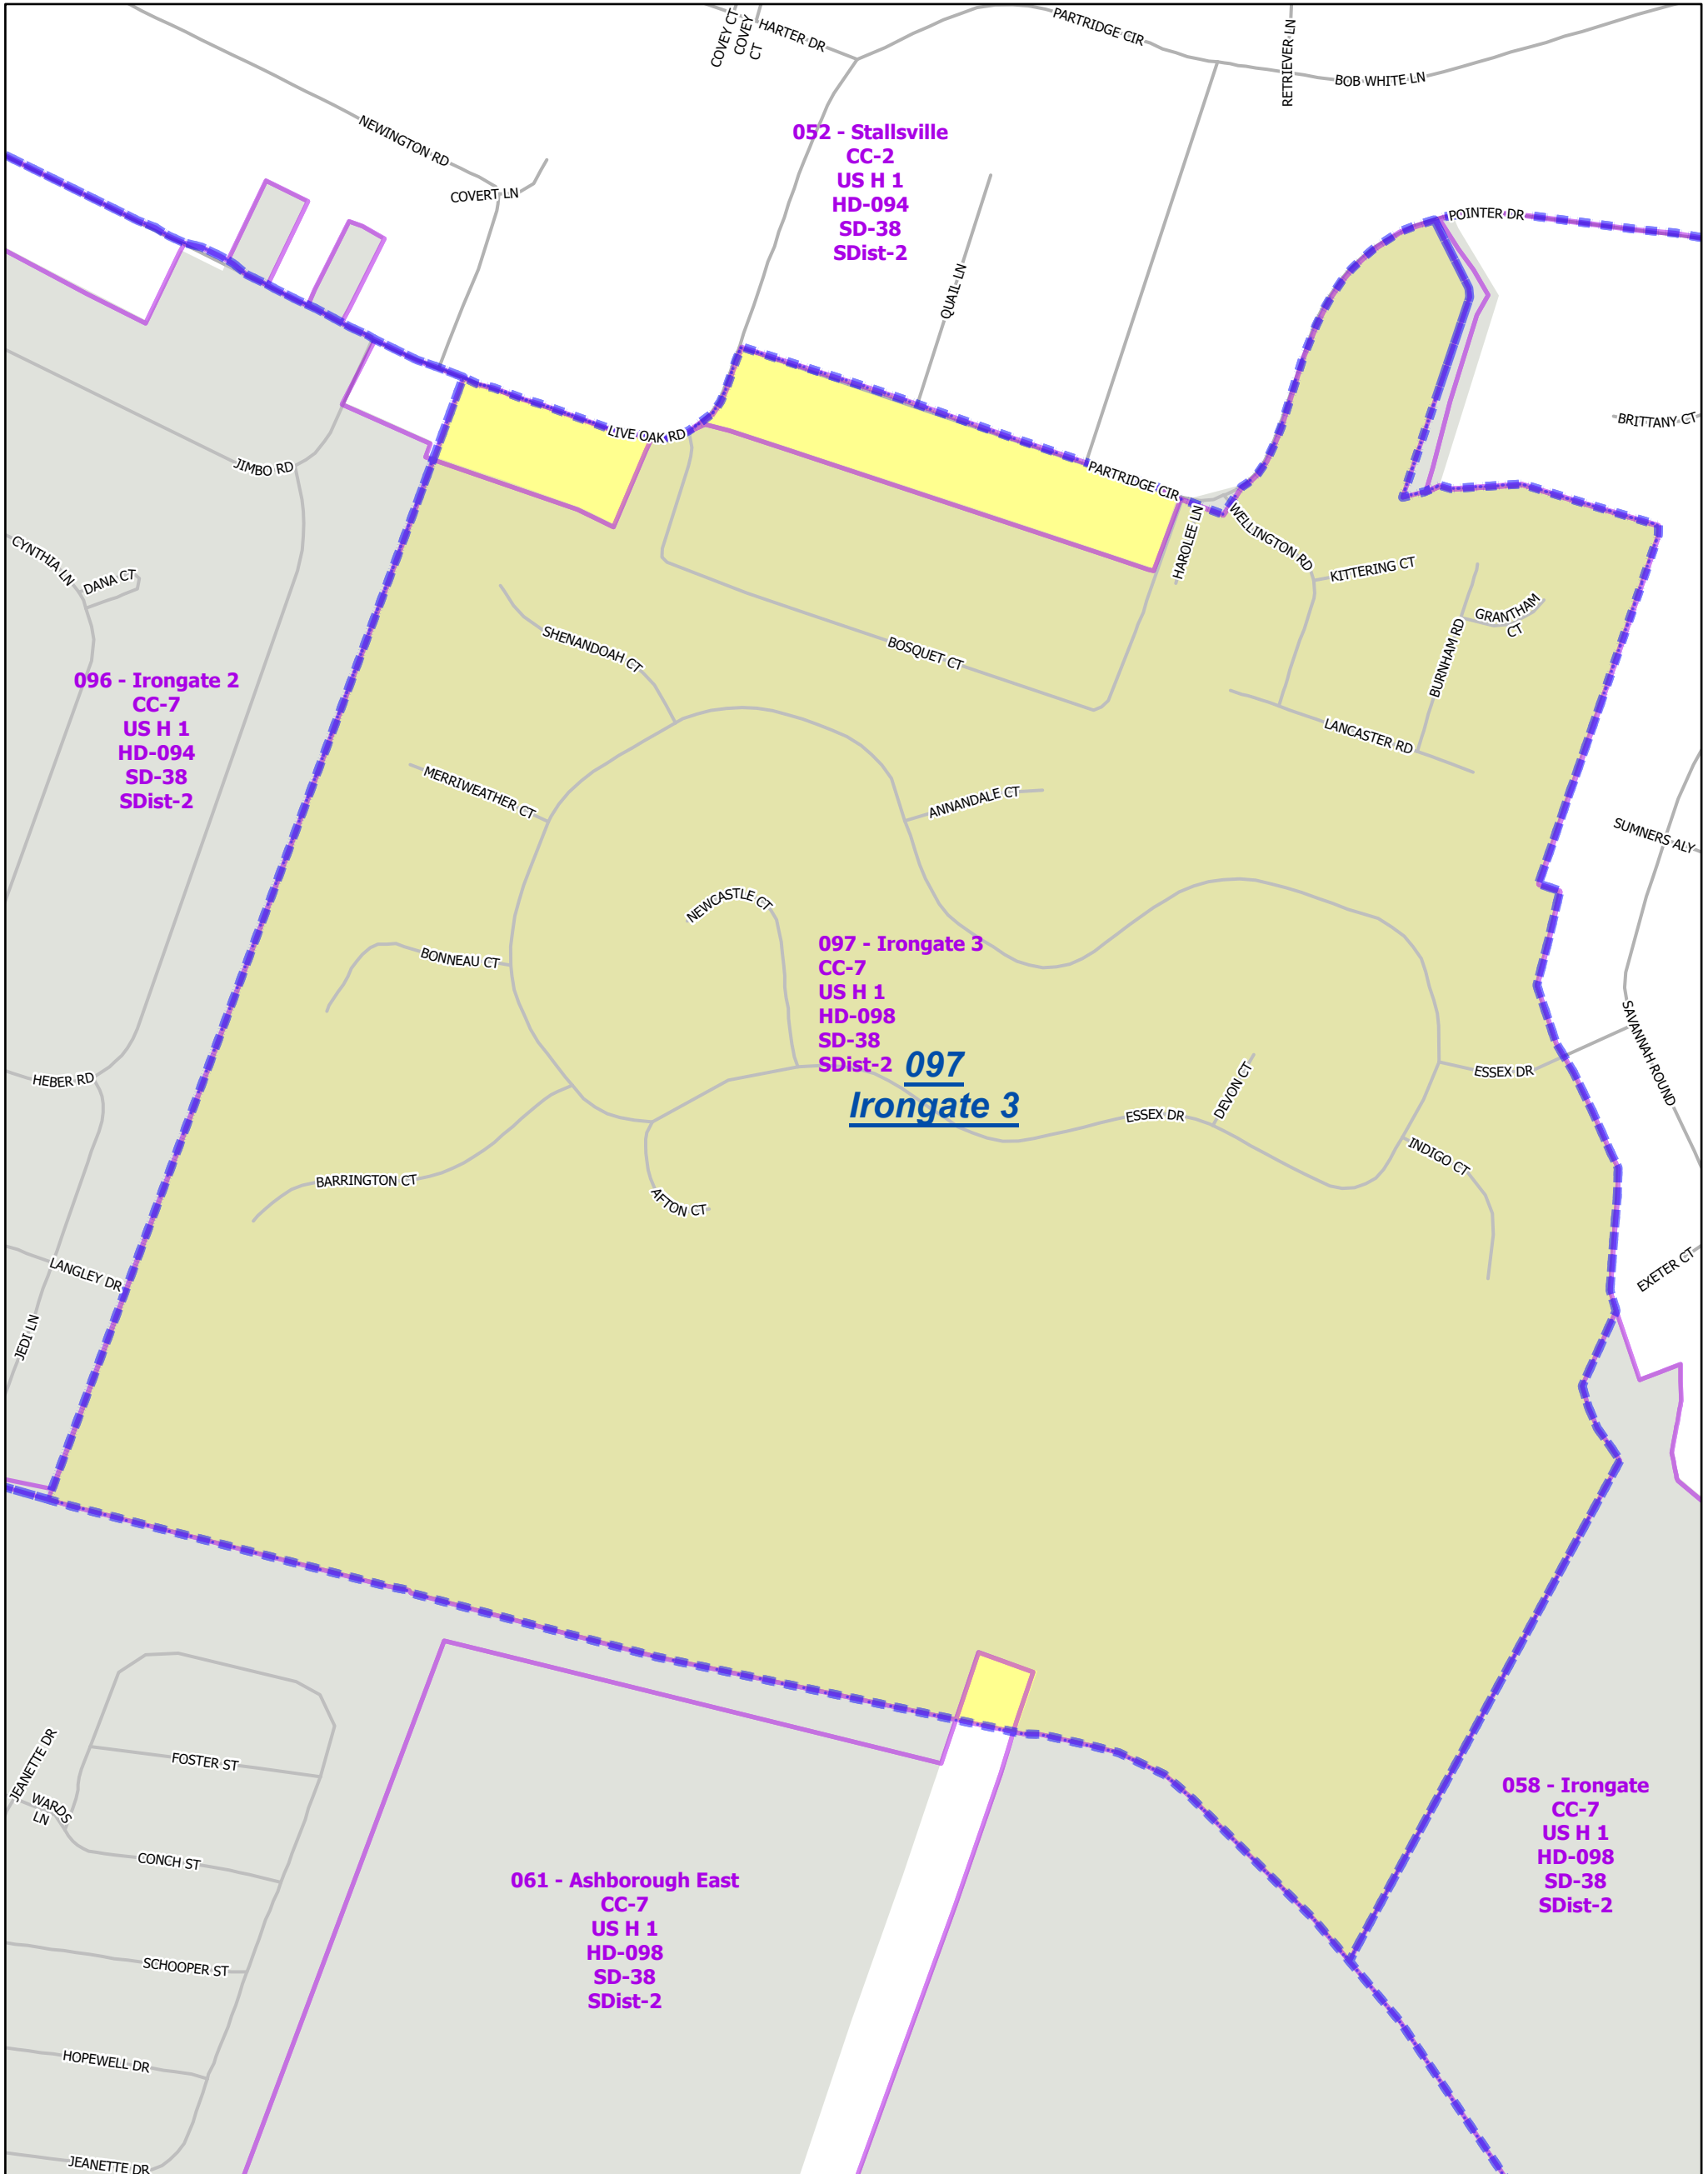

# Precinct : 097 - Irongate 3

**052 - Stallville**  
 CC-2  
 US H 1  
 HD-094  
 SD-38  
 SDist-2

**096 - Irongate 2**  
 CC-7  
 US H 1  
 HD-094  
 SD-38  
 SDist-2

**097 - Irongate 3**  
 CC-7  
 US H 1  
 HD-098  
 SD-38  
 SDist-2 **097**  
**Irongate 3**

**061 - Ashborough East**  
 CC-7  
 US H 1  
 HD-098  
 SD-38  
 SDist-2

**058 - Irongate**  
 CC-7  
 US H 1  
 HD-098  
 SD-38  
 SDist-2

- Precincts
- Sub Precinct
- Active Precinct

**Precinct Number : 097**

**Precinct Name : Irongate 3**  
**Polling Place : GRACE LUTHERAN CHURCH**  
**Polling Location : 1600 OLD TROLLEY RD**