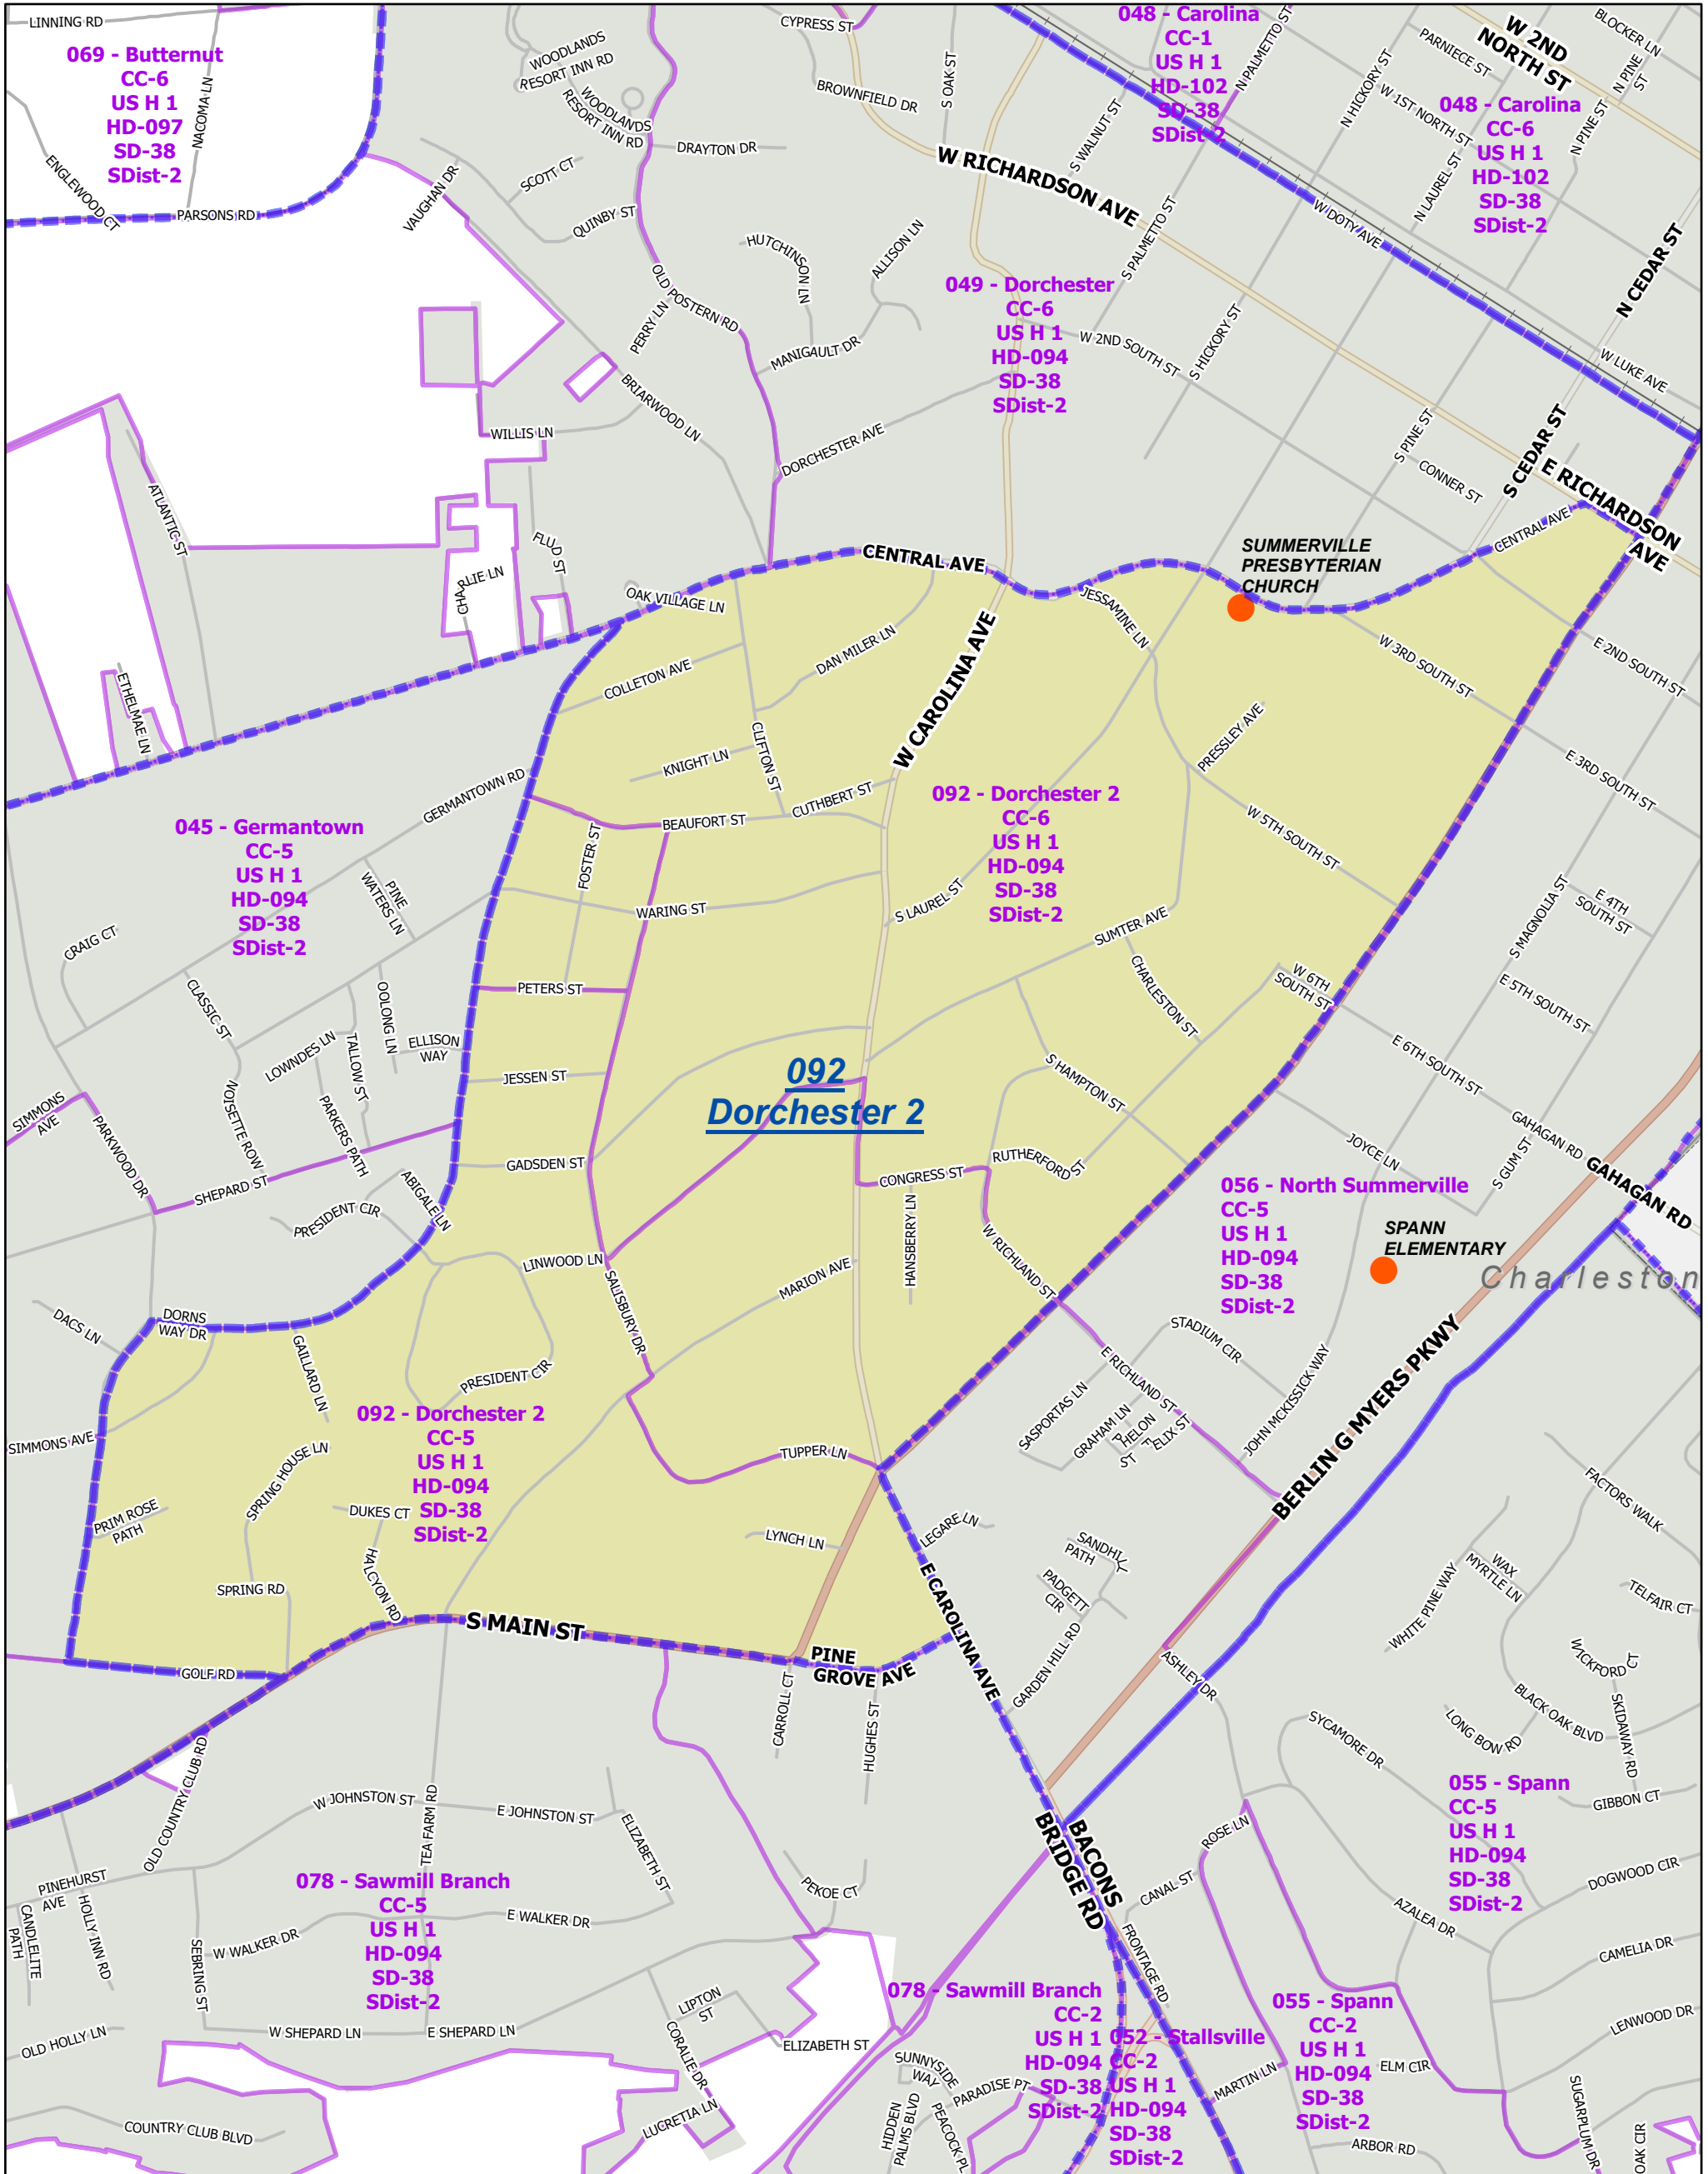

Precinct : 092 - Dorchester 2

Precinct Number : 092

Precinct Name : Dorchester 2

Polling Place : SUMMERVILLE PRESBYTERIAN CHURCH

Polling Location : 407 S LAUREL ST

- Precincts
- Sub Precinct
- Active Precinct
- PollingLocations**
- Polling Place**
- Active