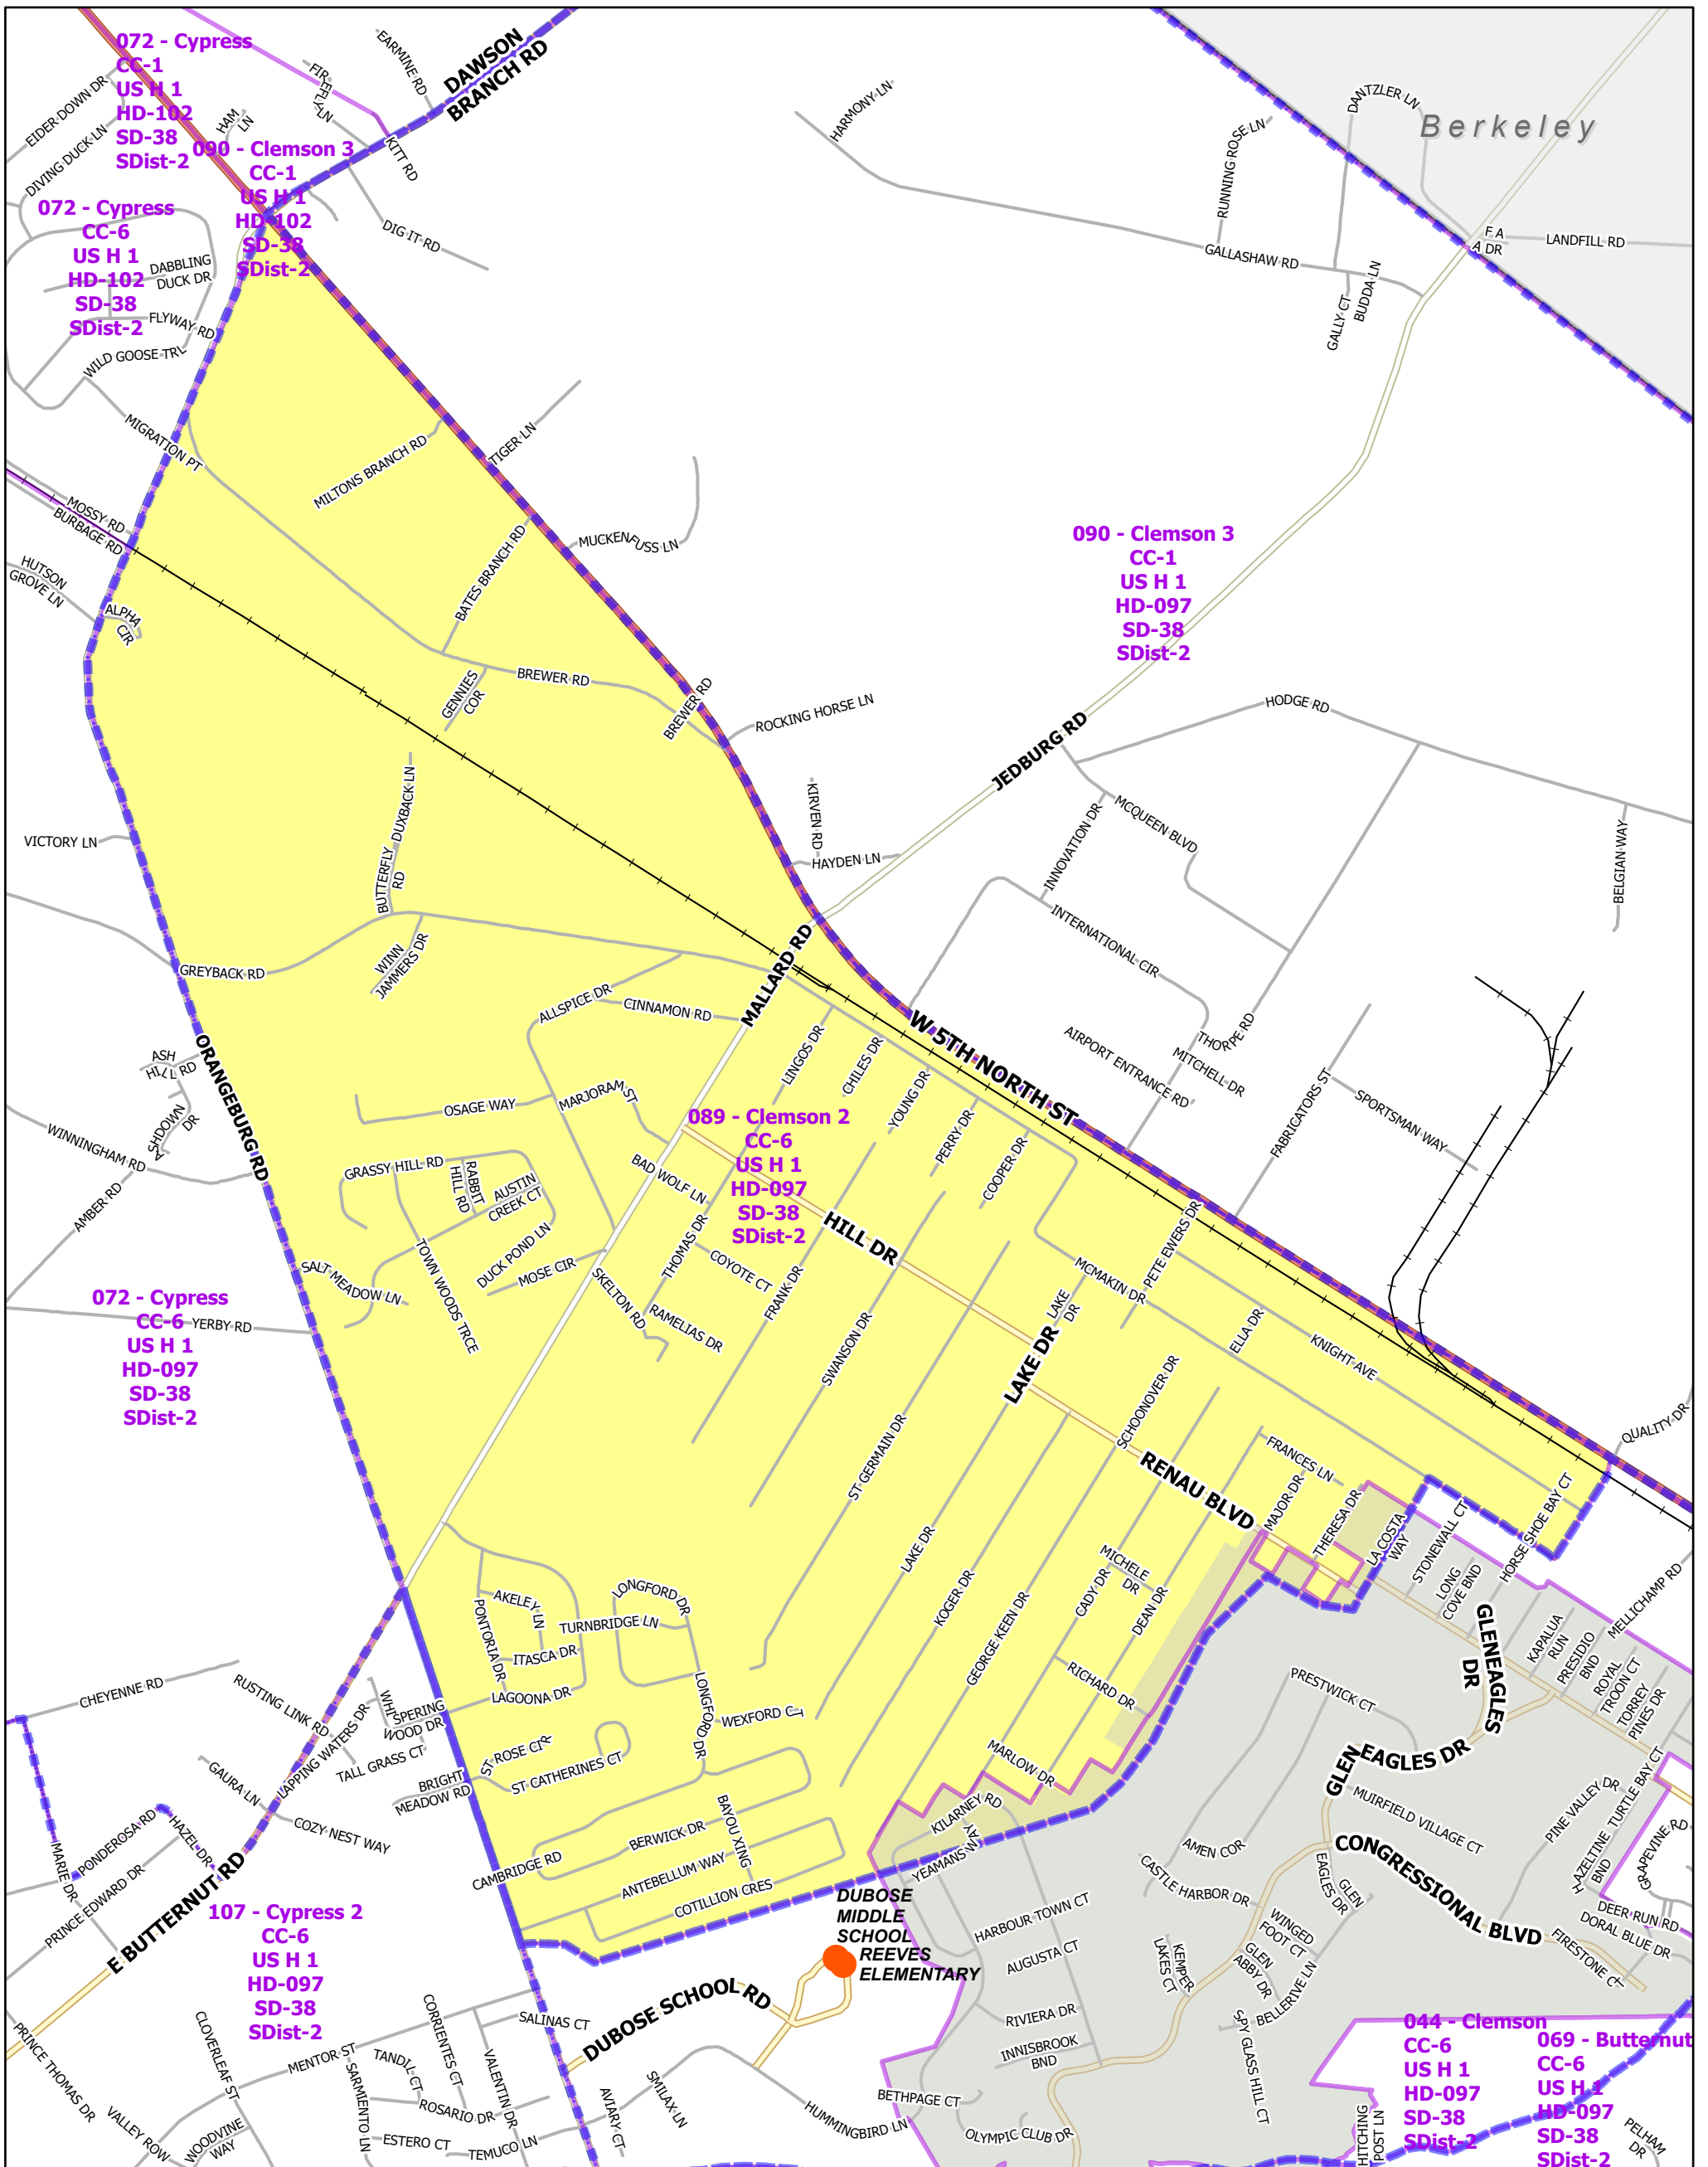

Precinct : 089 - Clemson 2

Precinct Number : 089
Precinct Name : Clemson 2
Polling Place : DUBOSE MIDDLE SCHOOL
Polling Location : 1000 DUBOSE SCHOOL RD

- Precincts
- Sub Precinct
- Active Precinct
- PollingLocations**
- Polling Place**
- Active