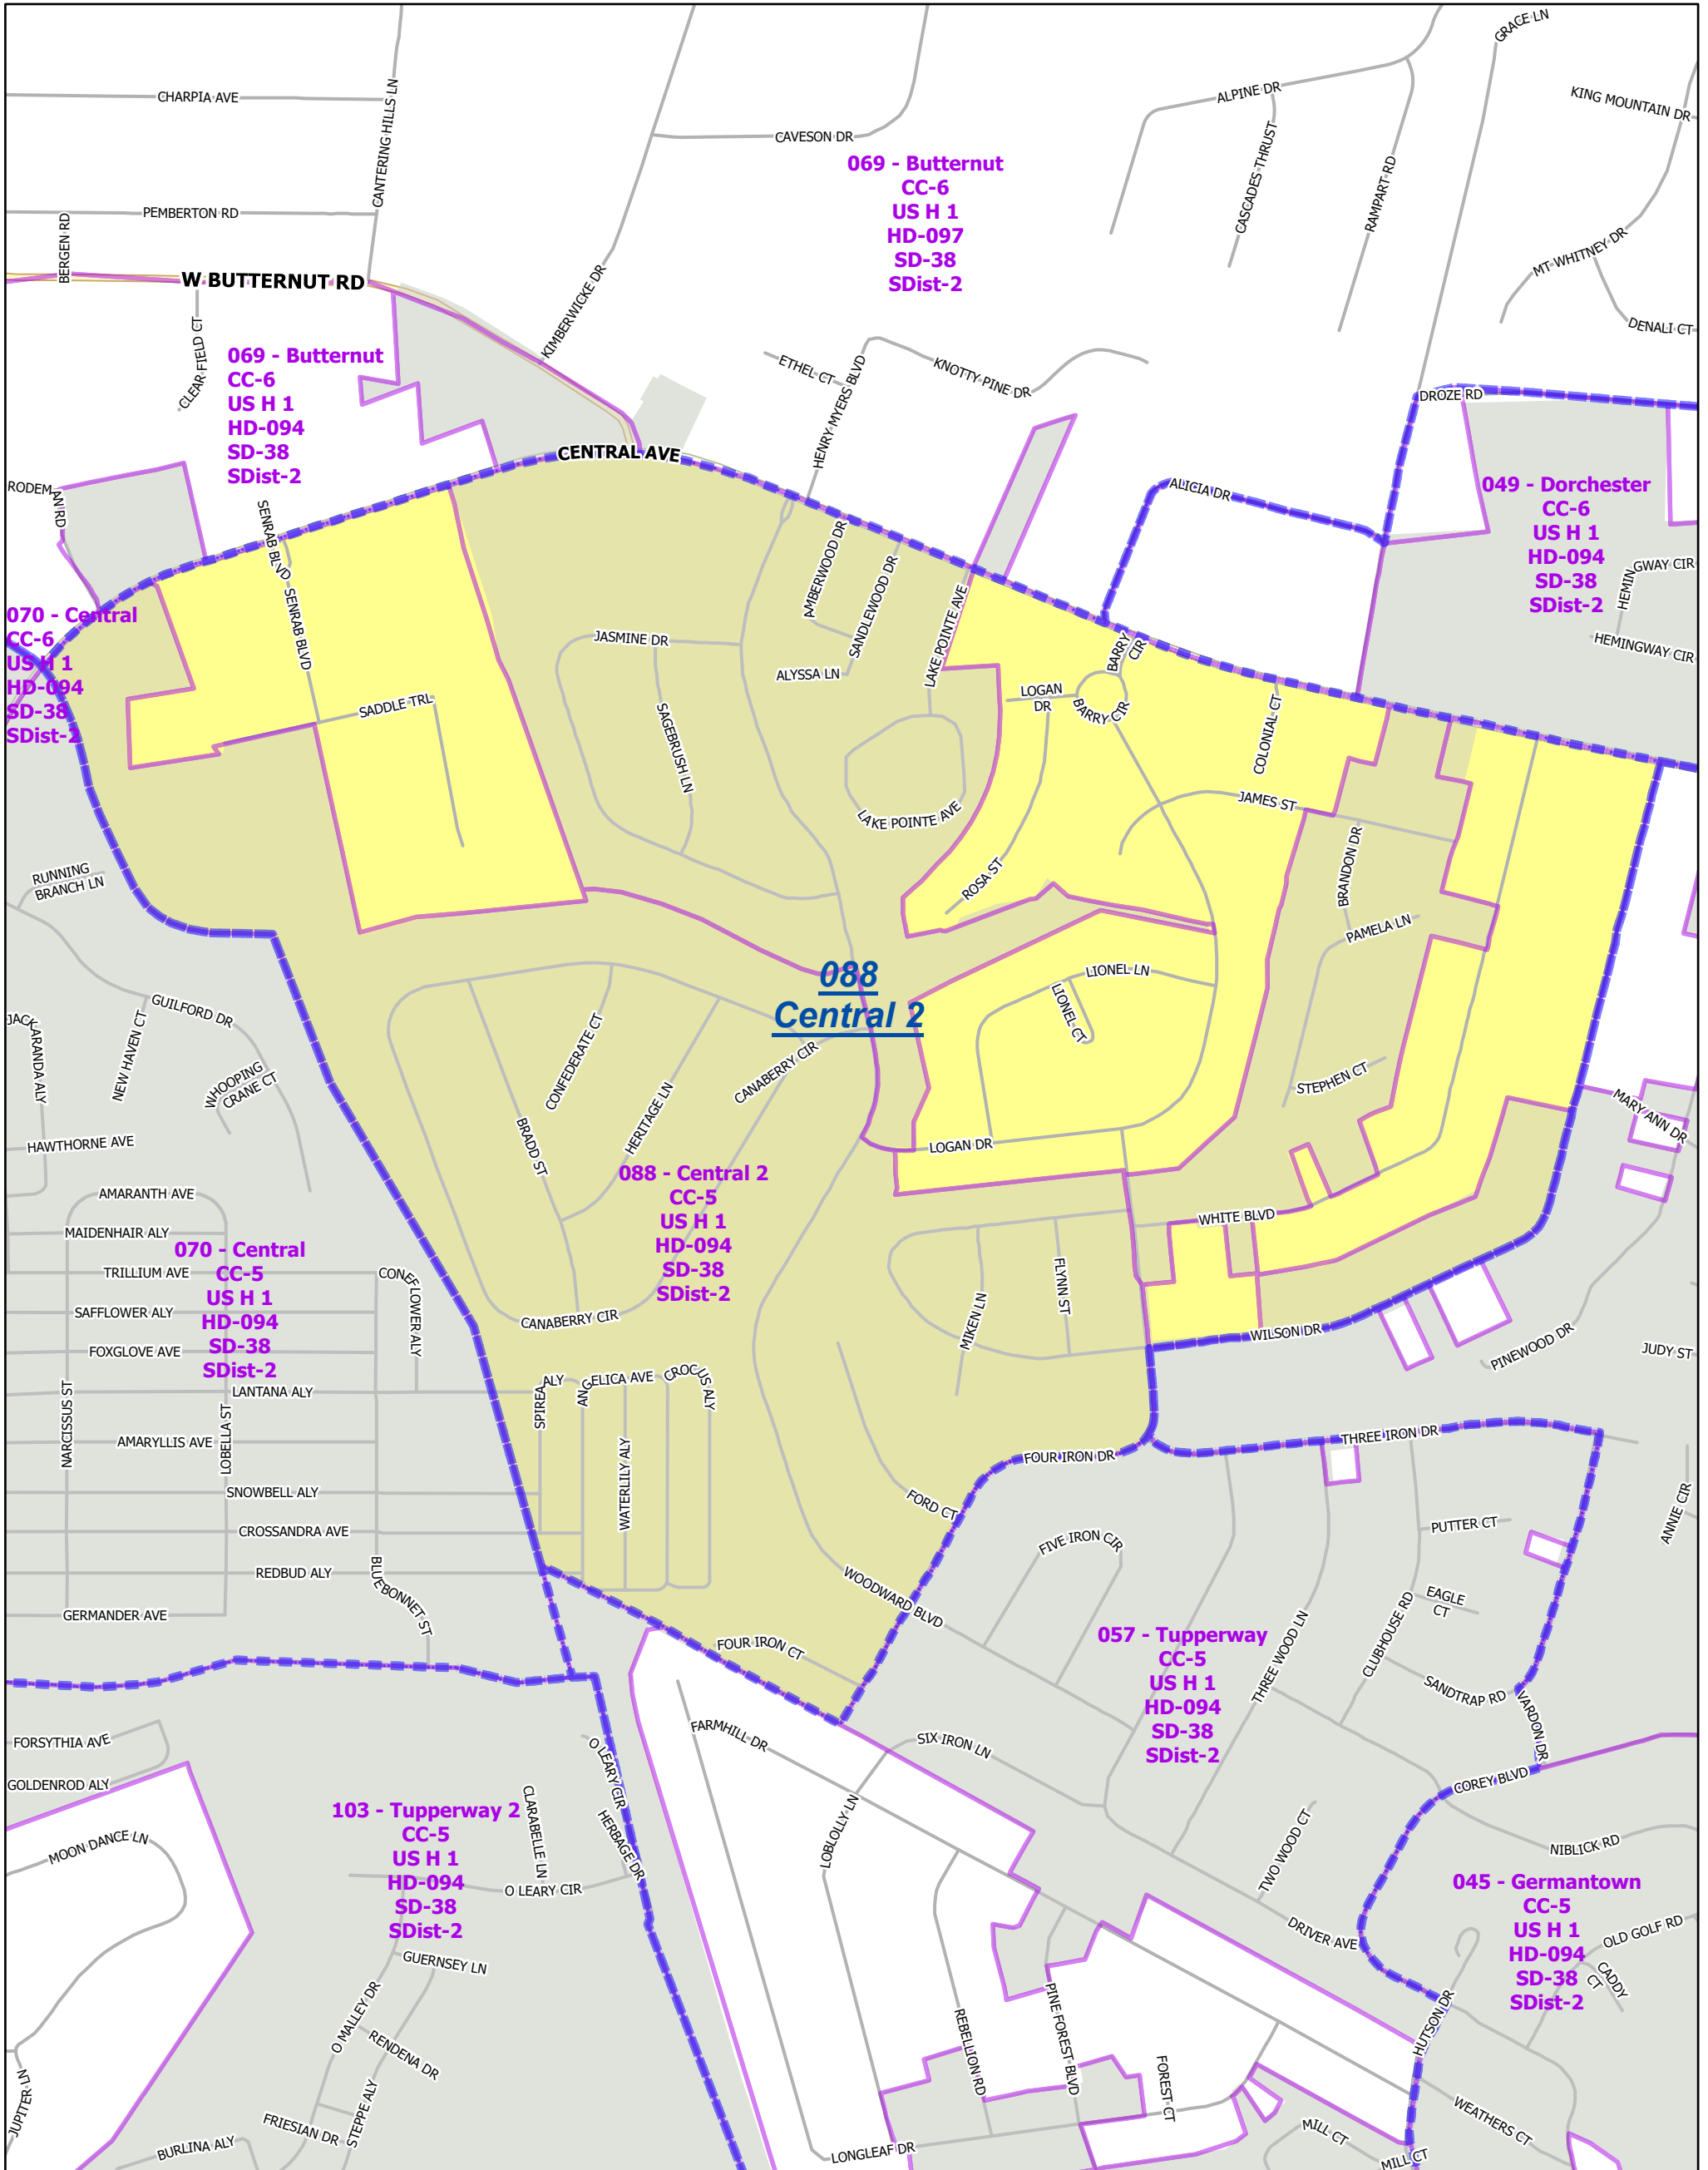

Precinct : 088 - Central 2

- Precincts
- Sub Precinct
- Active Precinct

Precinct Number : 088

Precinct Name : Central 2

Polling Place : KNIGHTSVILLE UNITED METHODIST CHURCH

Polling Location : 1505 CENTRAL AVE