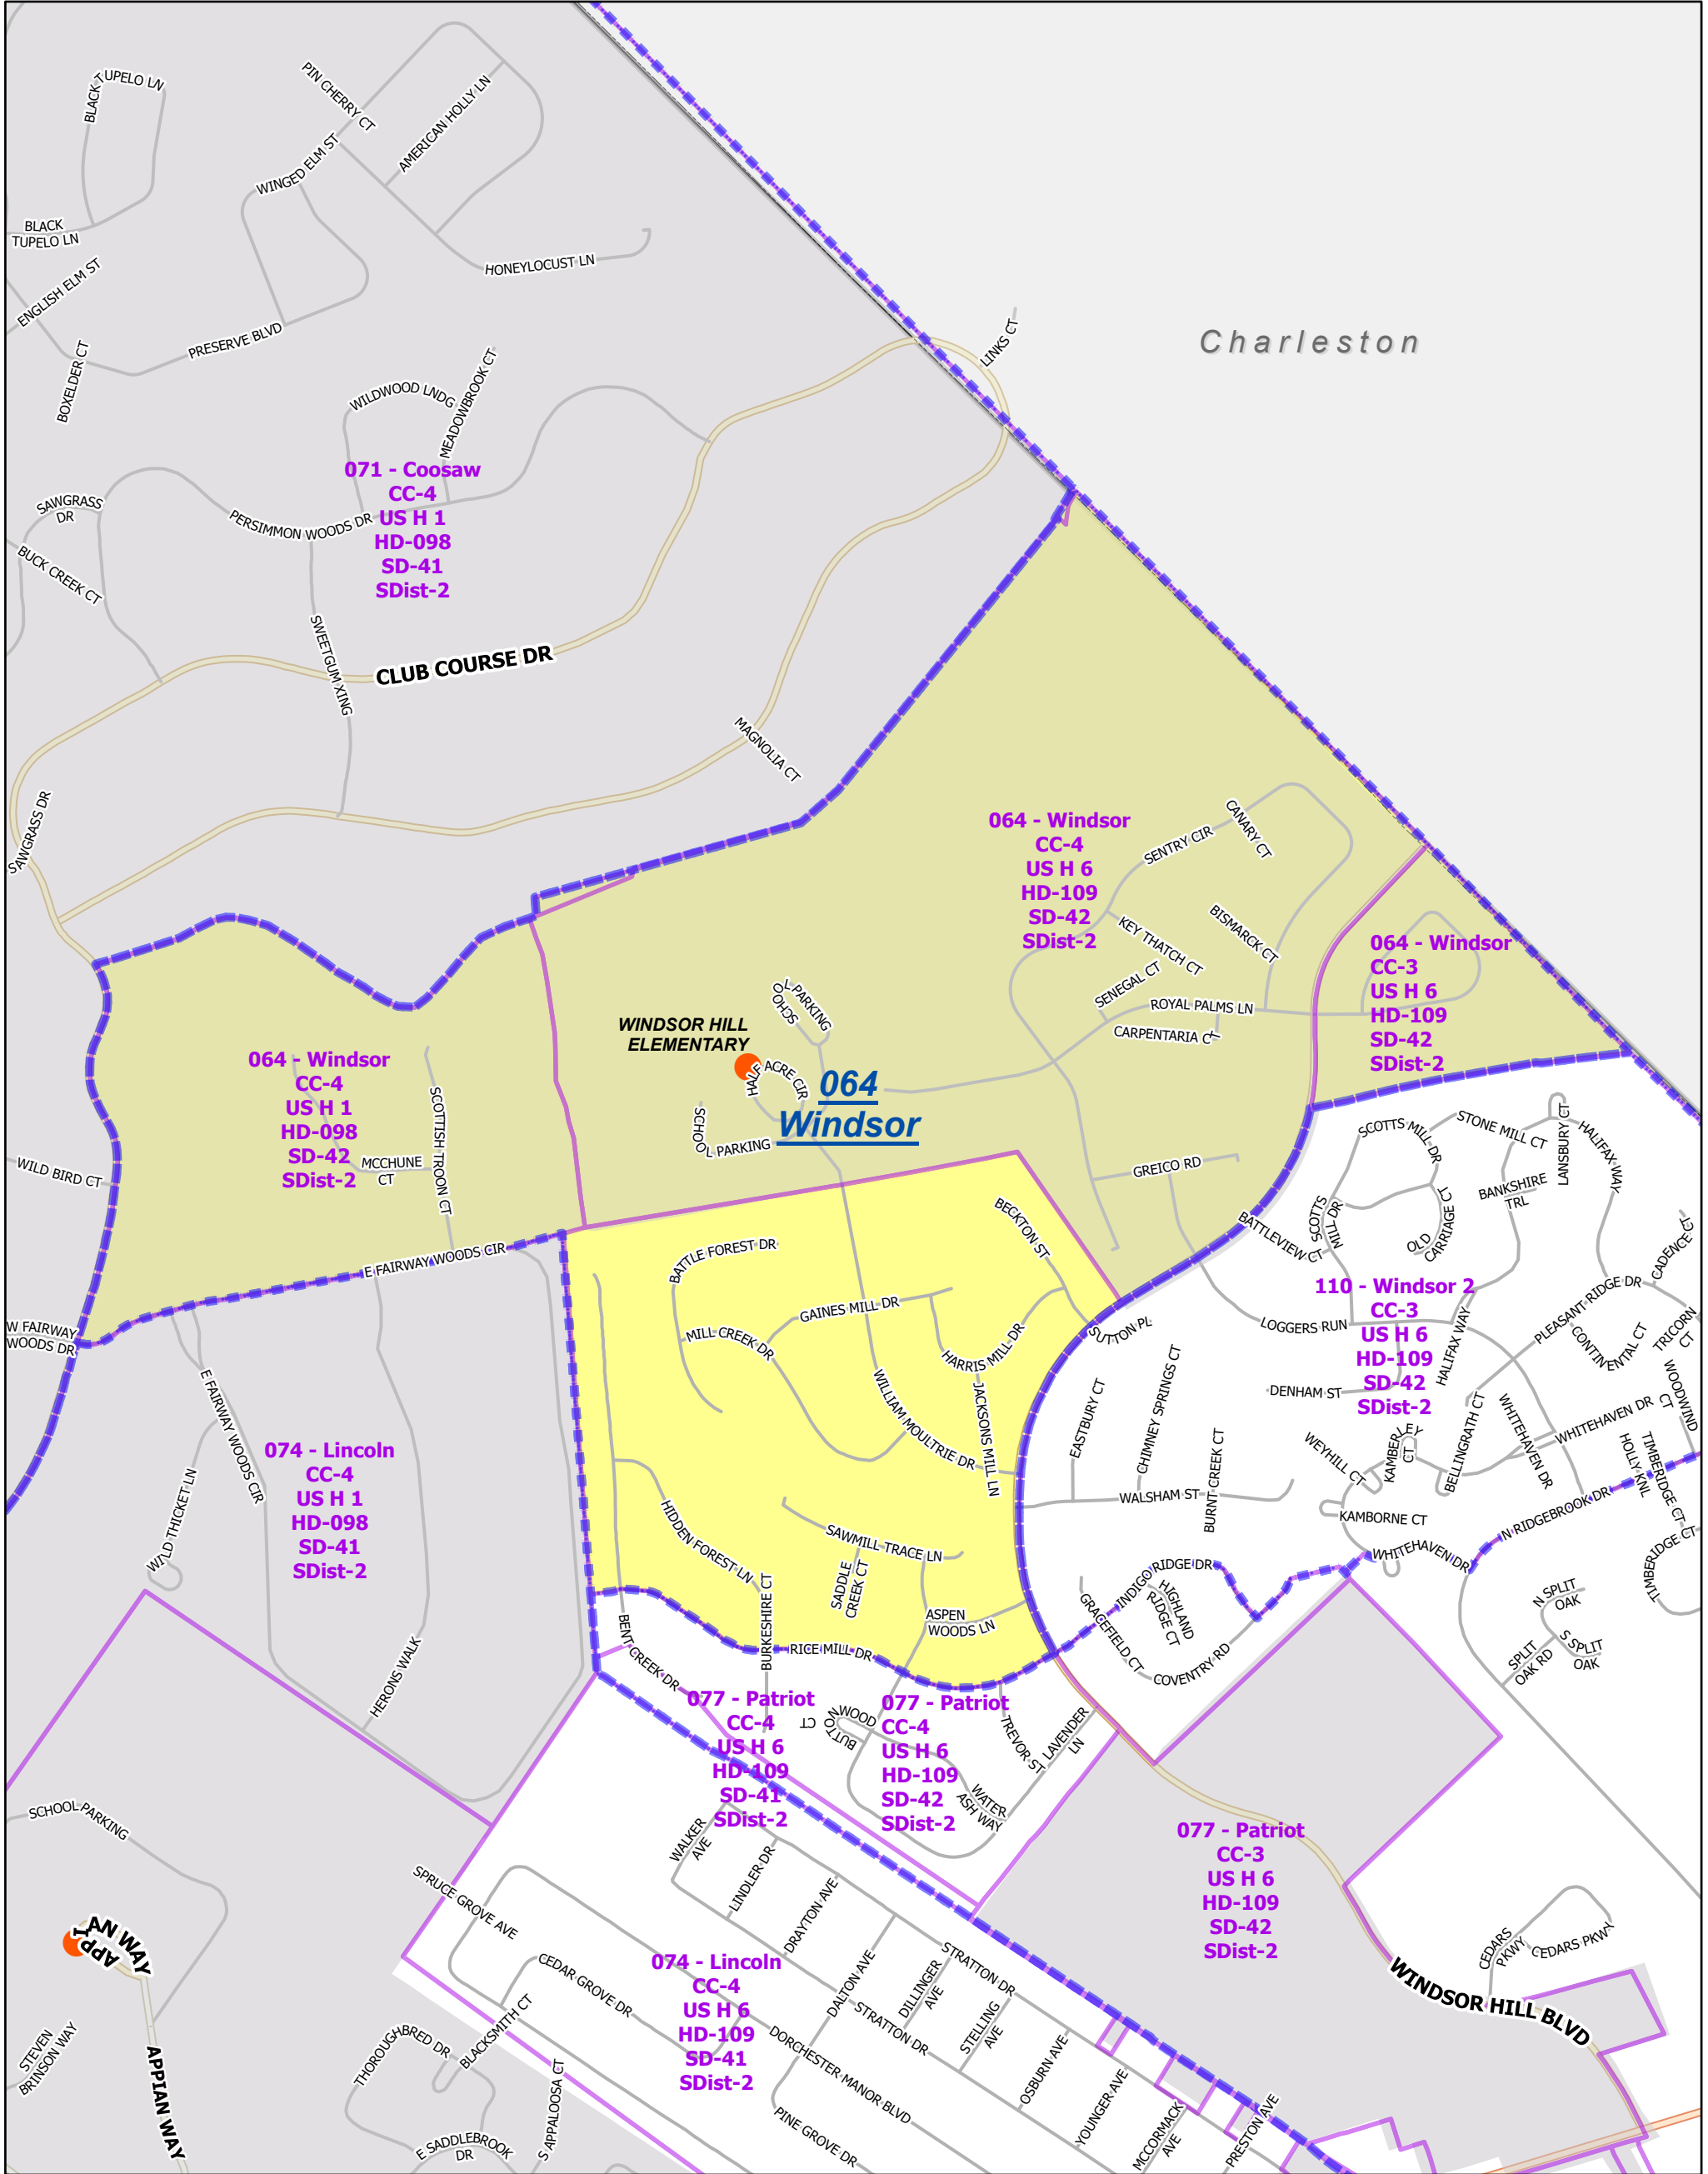

Precinct : 064 - Windsor

Precinct Number : 064

Precinct Name : Windsor

Polling Place : WINDSOR HILL ELEMENTARY

Polling Location : 8600 WILLIAM MOULTERE DR

- Precincts
- Sub Precinct
- Active Precinct
- PollingLocations**
- Polling Place**
- Active