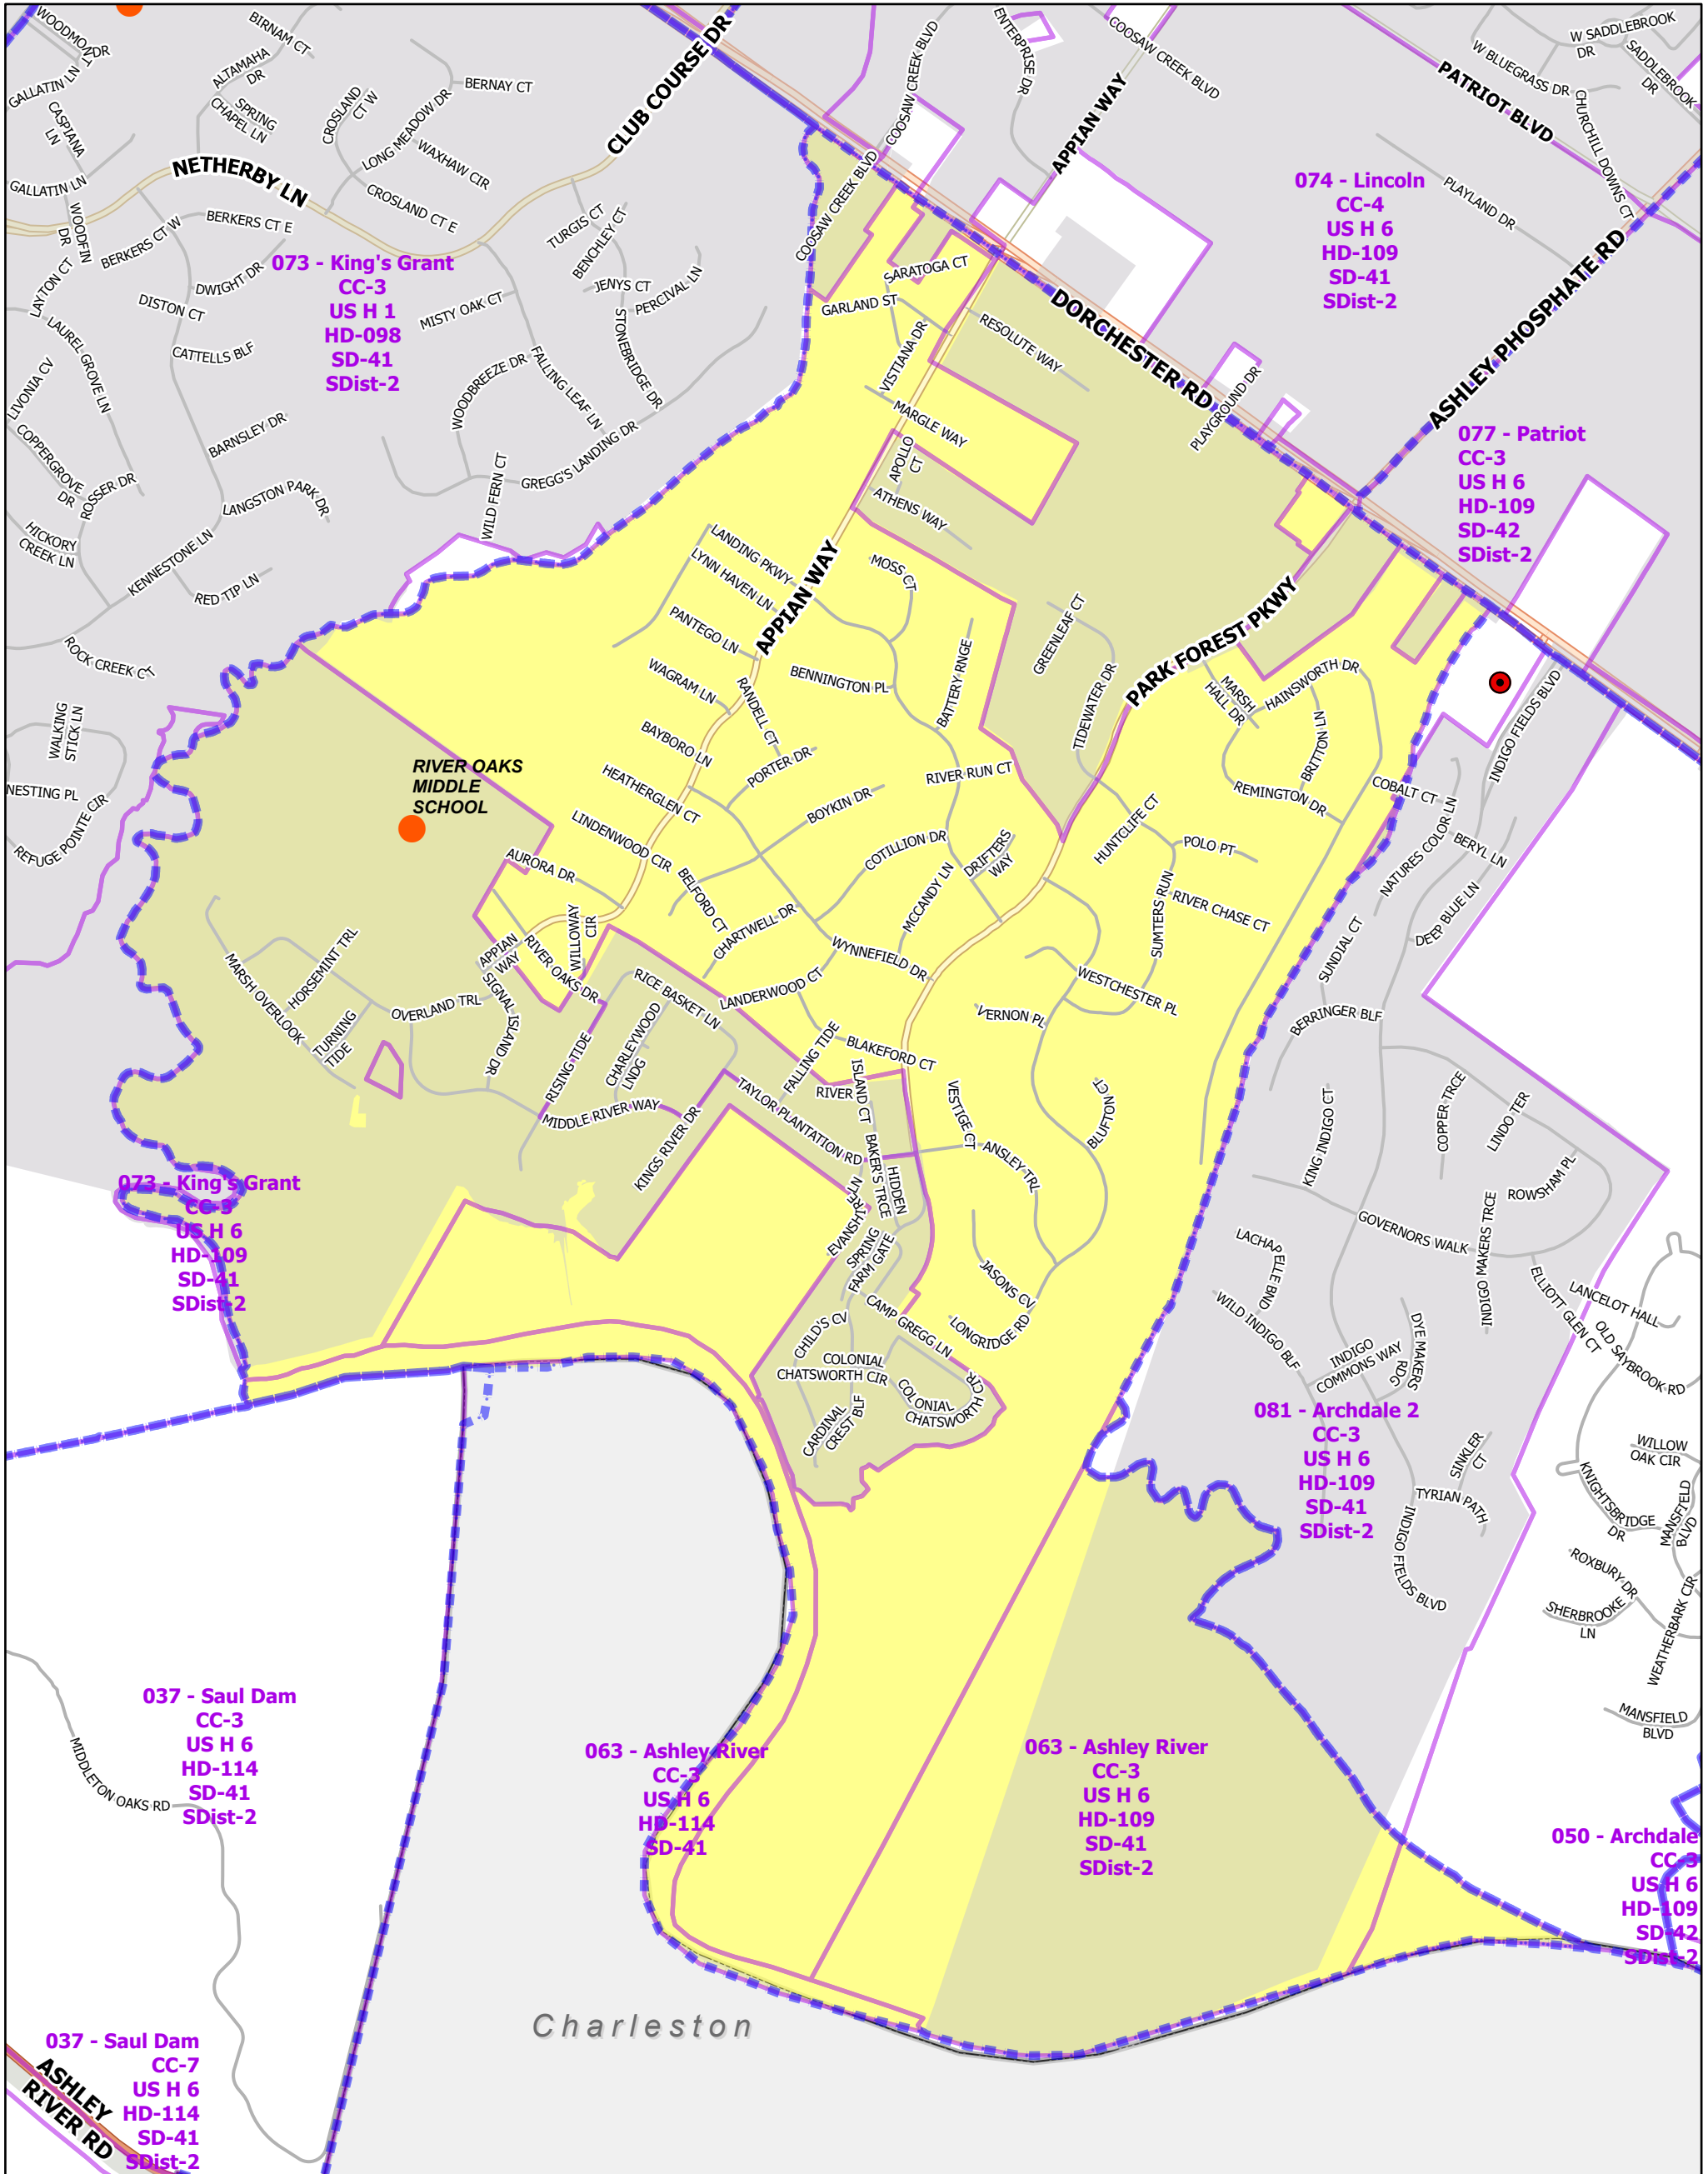

Precinct : 063 - Ashley River

Precinct Number : 063

Precinct Name : Ashley River

Polling Place : RIVER OAKS MIDDLE SCHOOL

Polling Location : 8642 RIVER OAKS DR

- Precincts
- Sub Precinct
- Active Precinct

PollingLocations

Polling Place

- Active
- Early