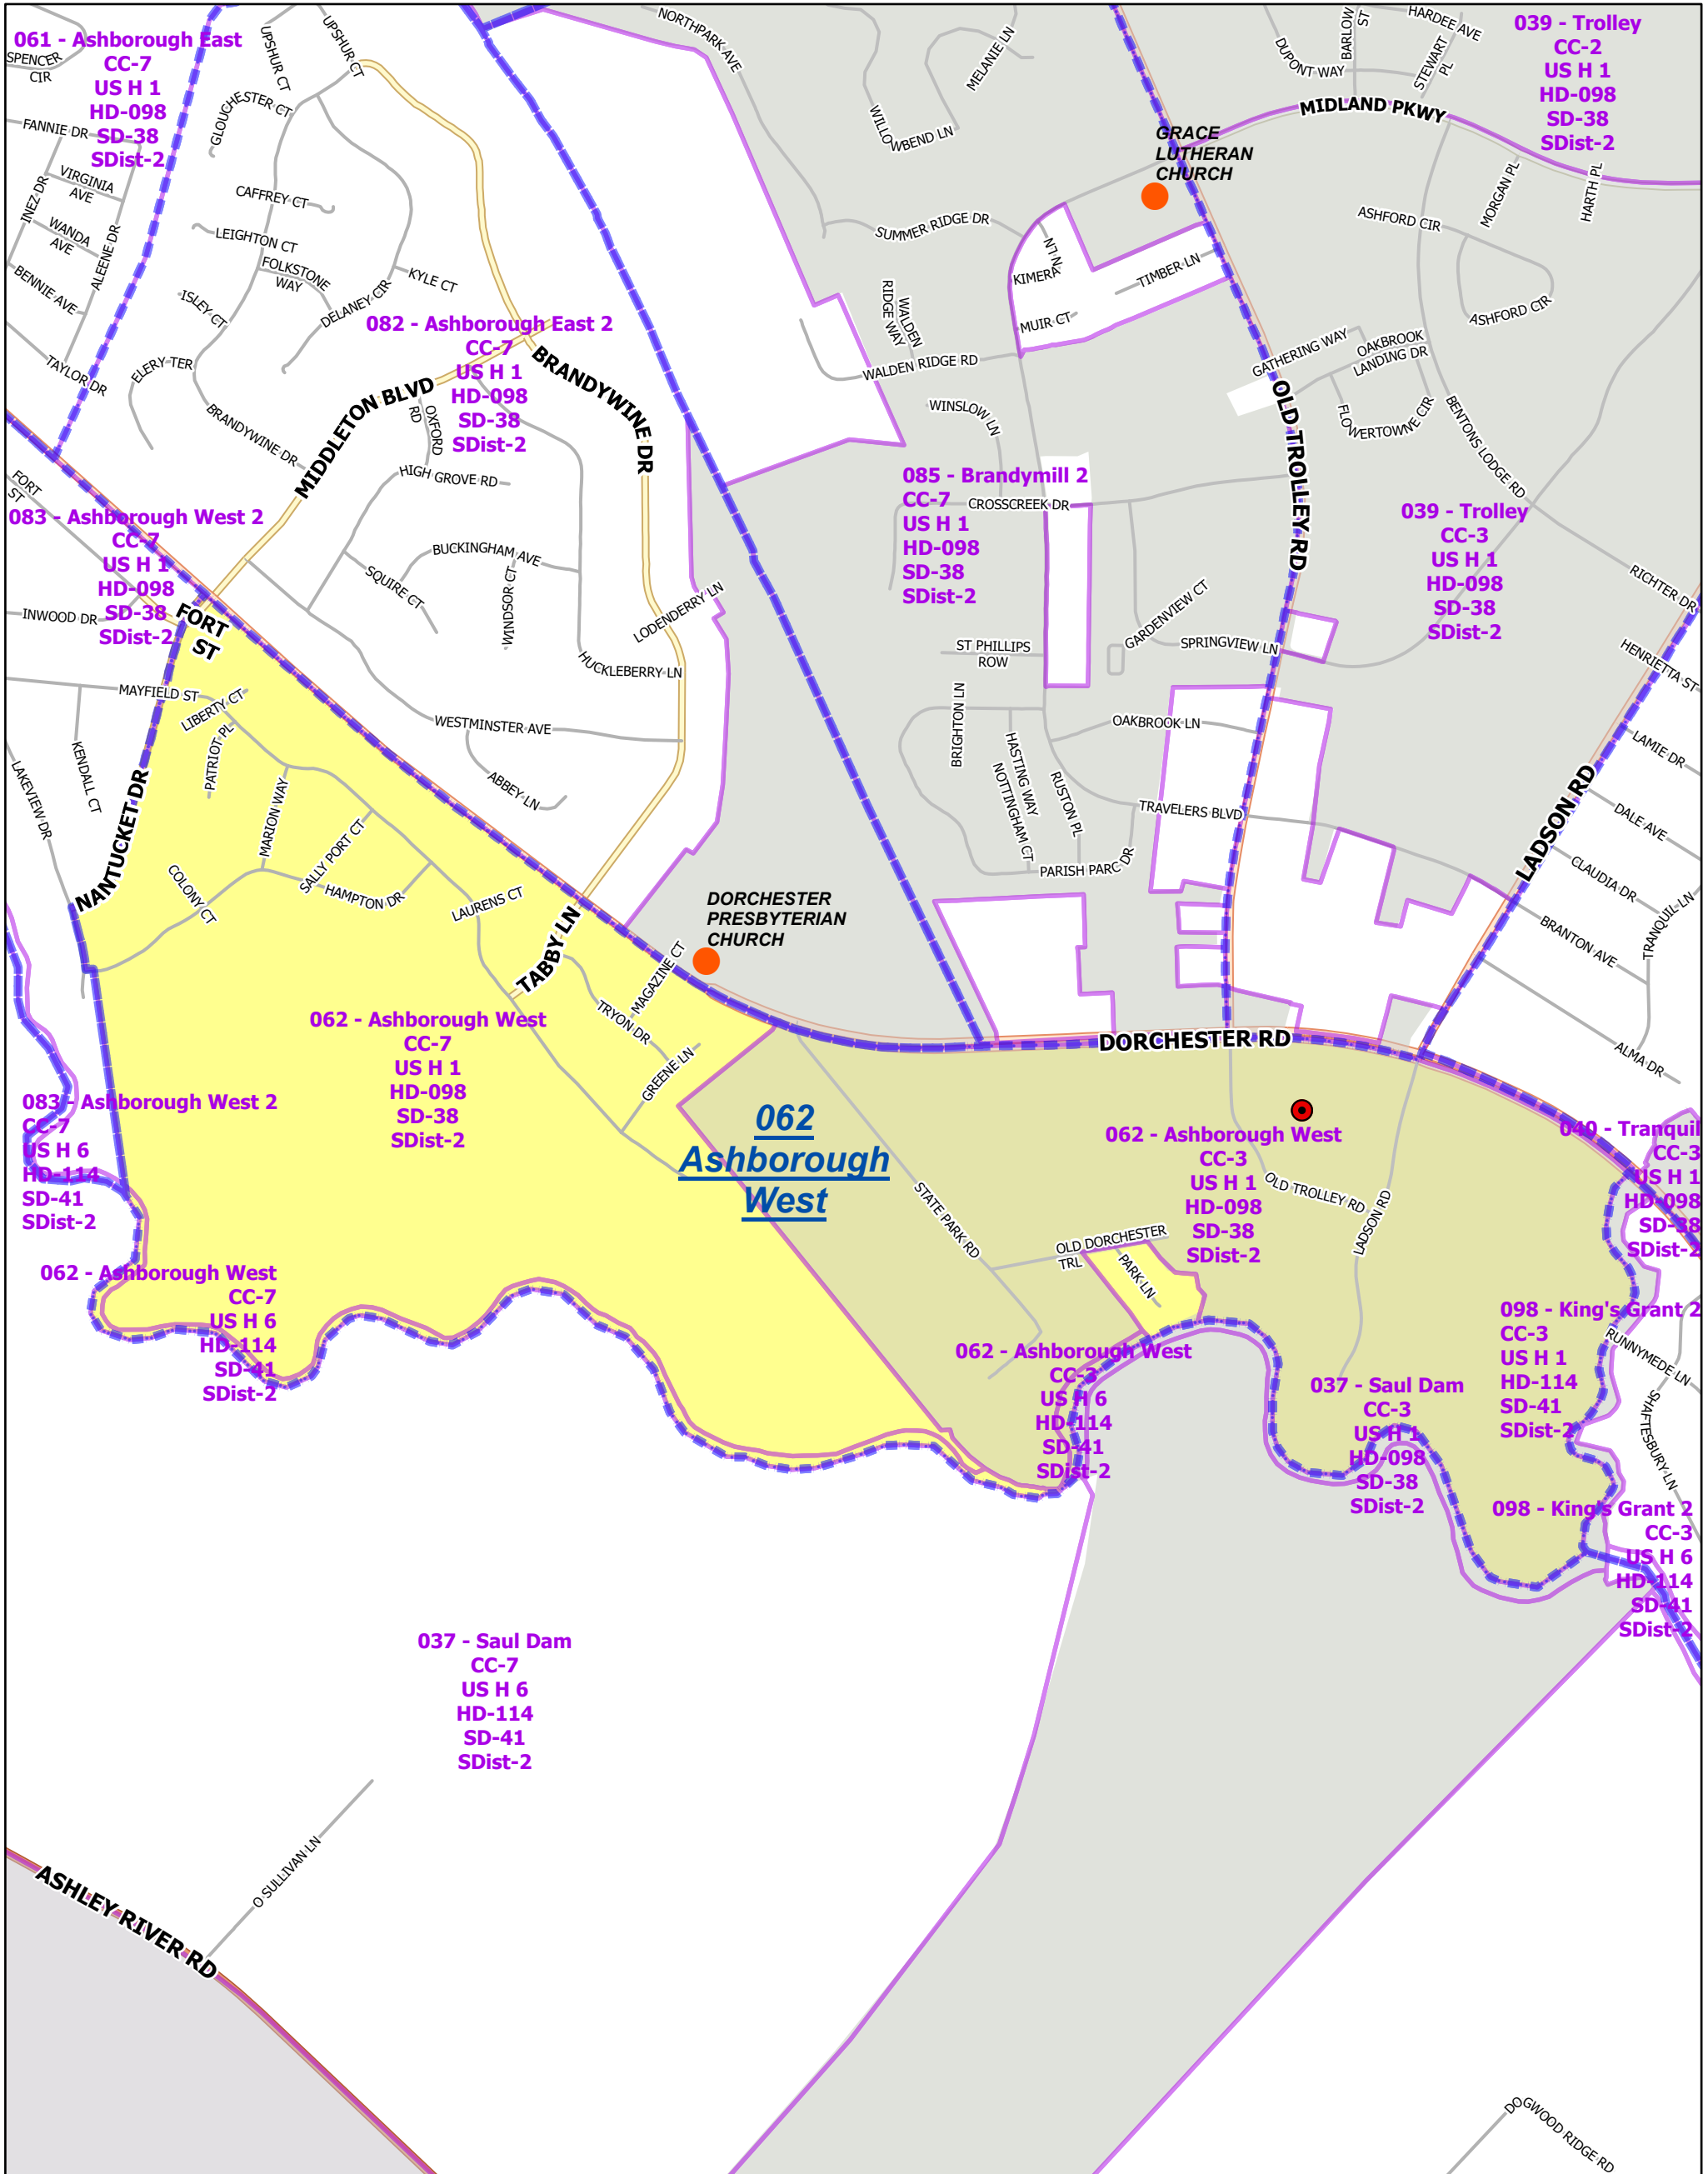

Precinct : 062 - Ashborough

Precinct Number : 062
Precinct Name : Ashborough West
Polling Place : FIRST EMMANUEL BAPTIST CHURCH
Polling Location : 10665 DORCHESTER RD

- Precincts
- Sub Precinct
- Active Precinct
- PollingLocations**
- Polling Place**
- Active
- Early