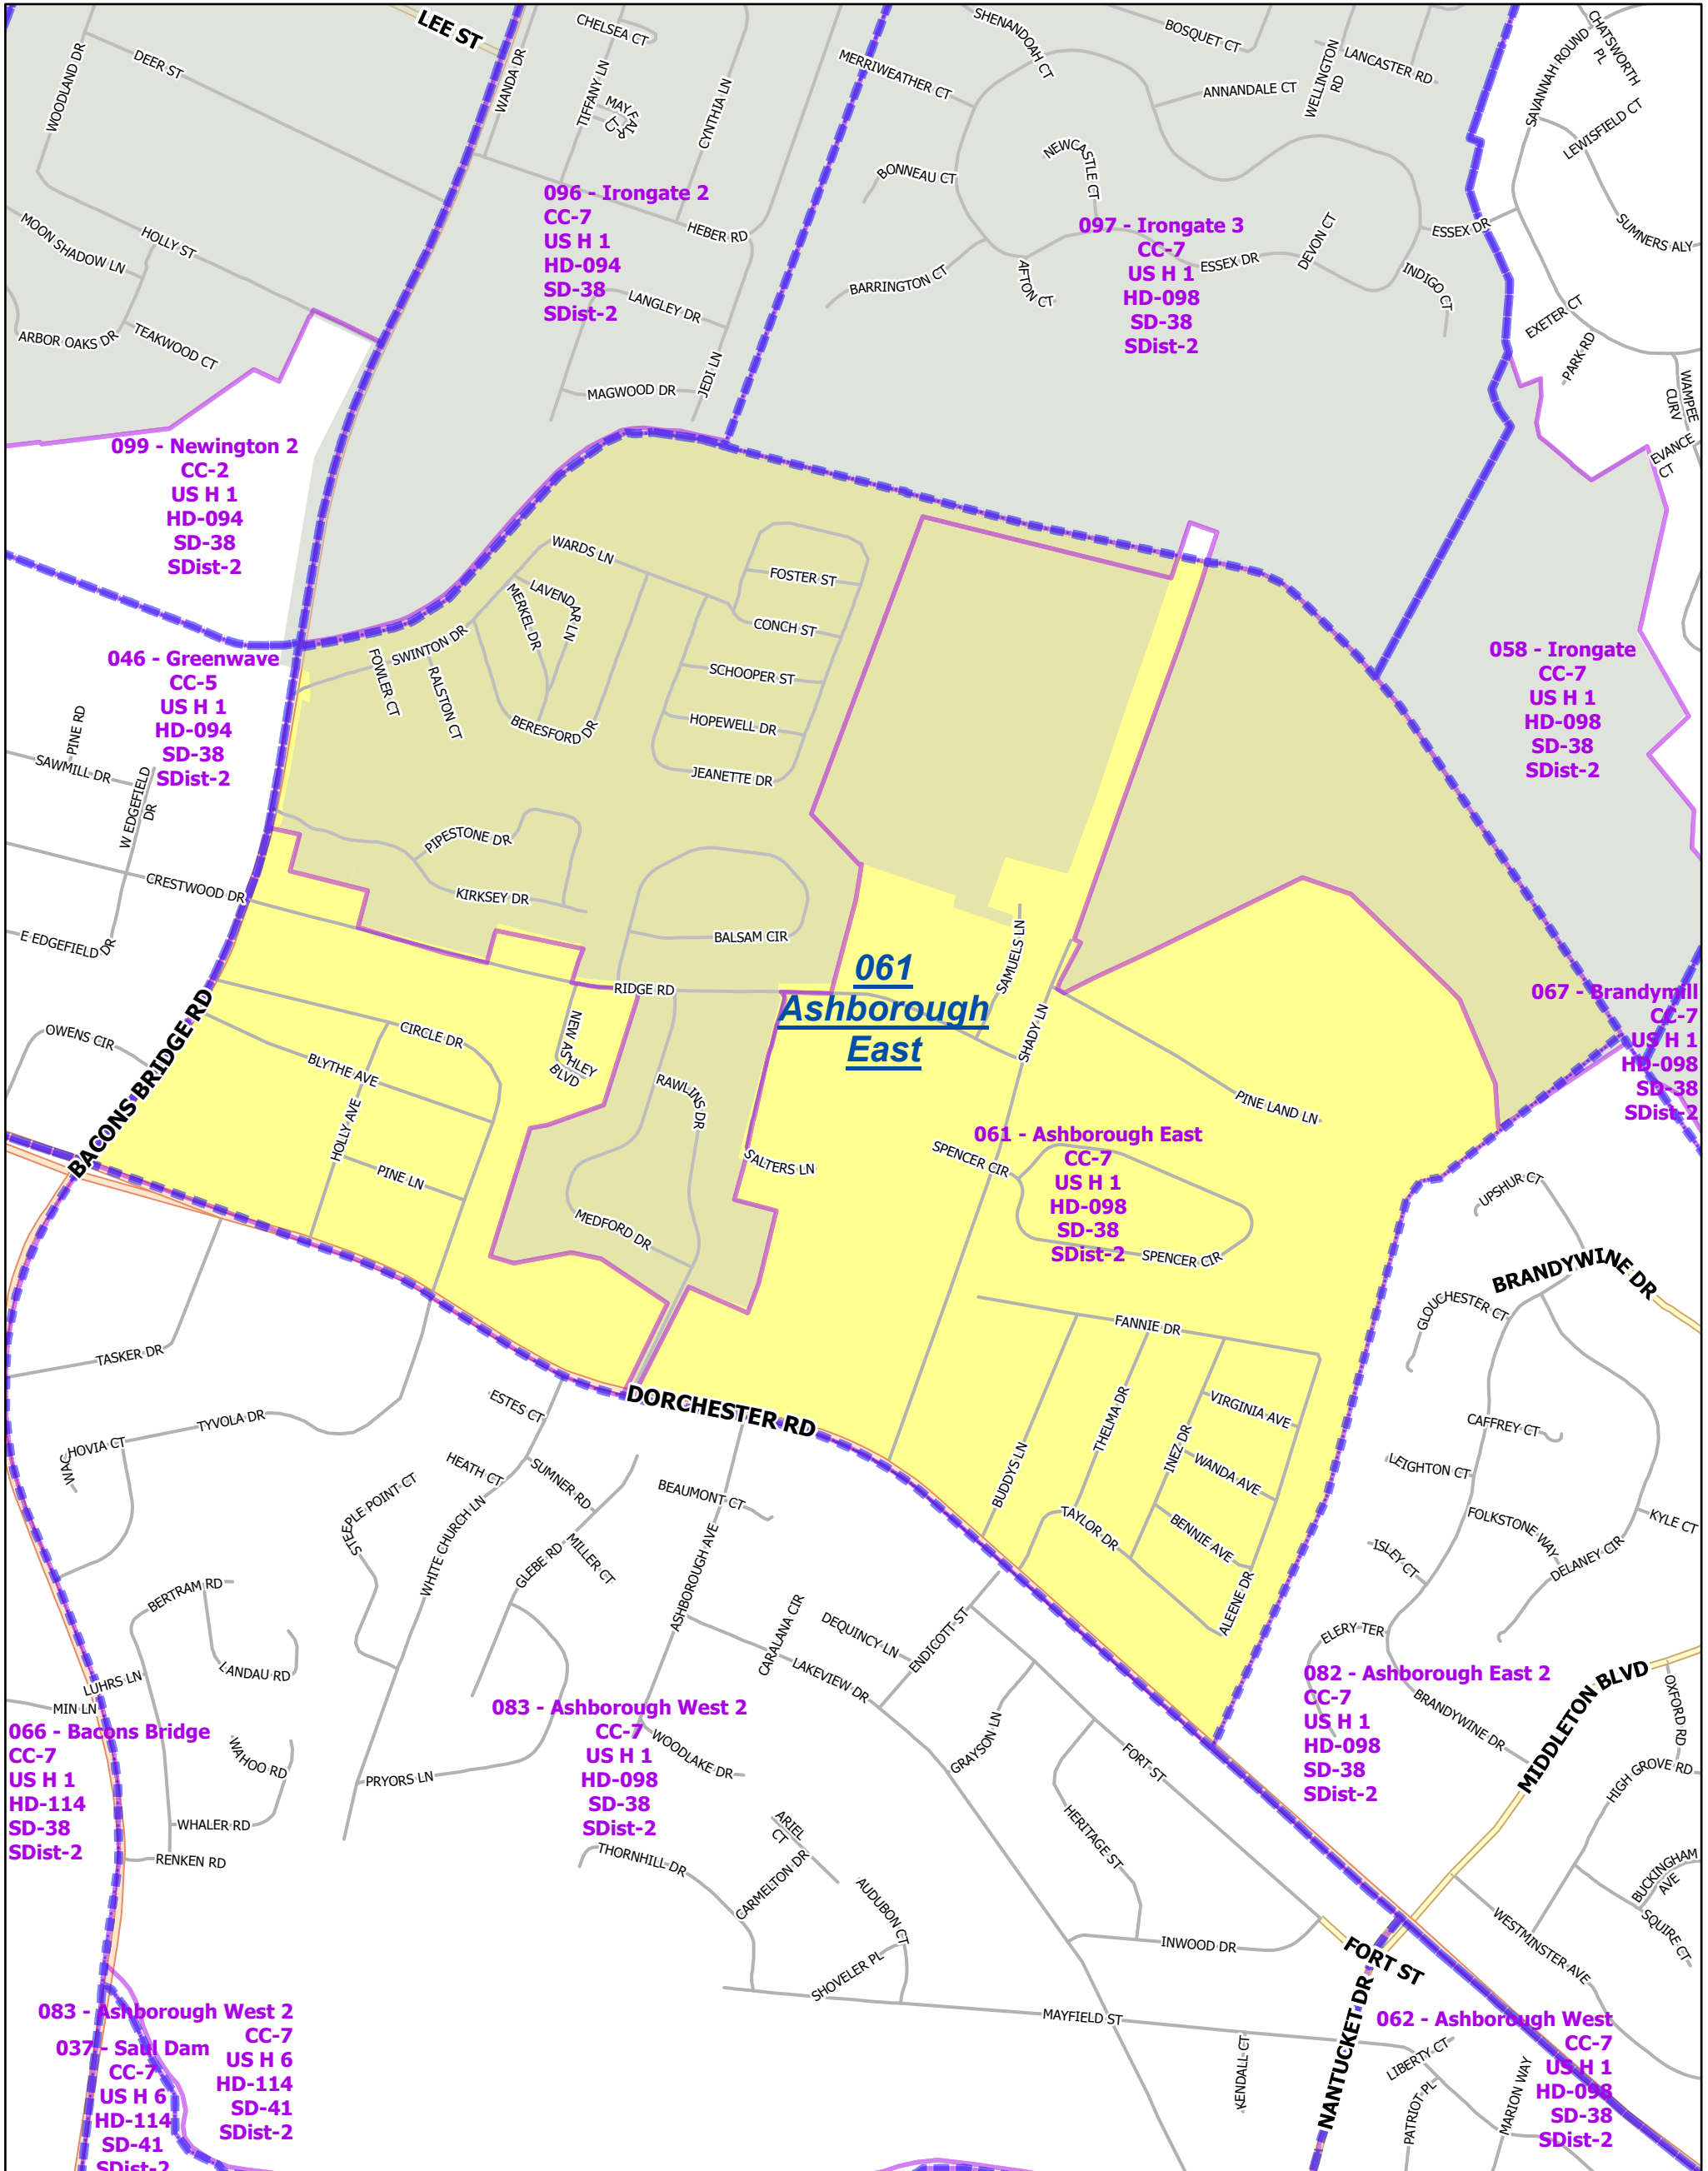

# Precinct : 061 - Ashborough

**Precinct Number : 061**

**Precinct Name : Ashborough East**  
**Polling Place : DORCHESTER PRESBYTERIAN CHURCH**  
**Polling Location : 10290 DORCHESTER RD**

- Precincts
- Sub Precinct
- Active Precinct