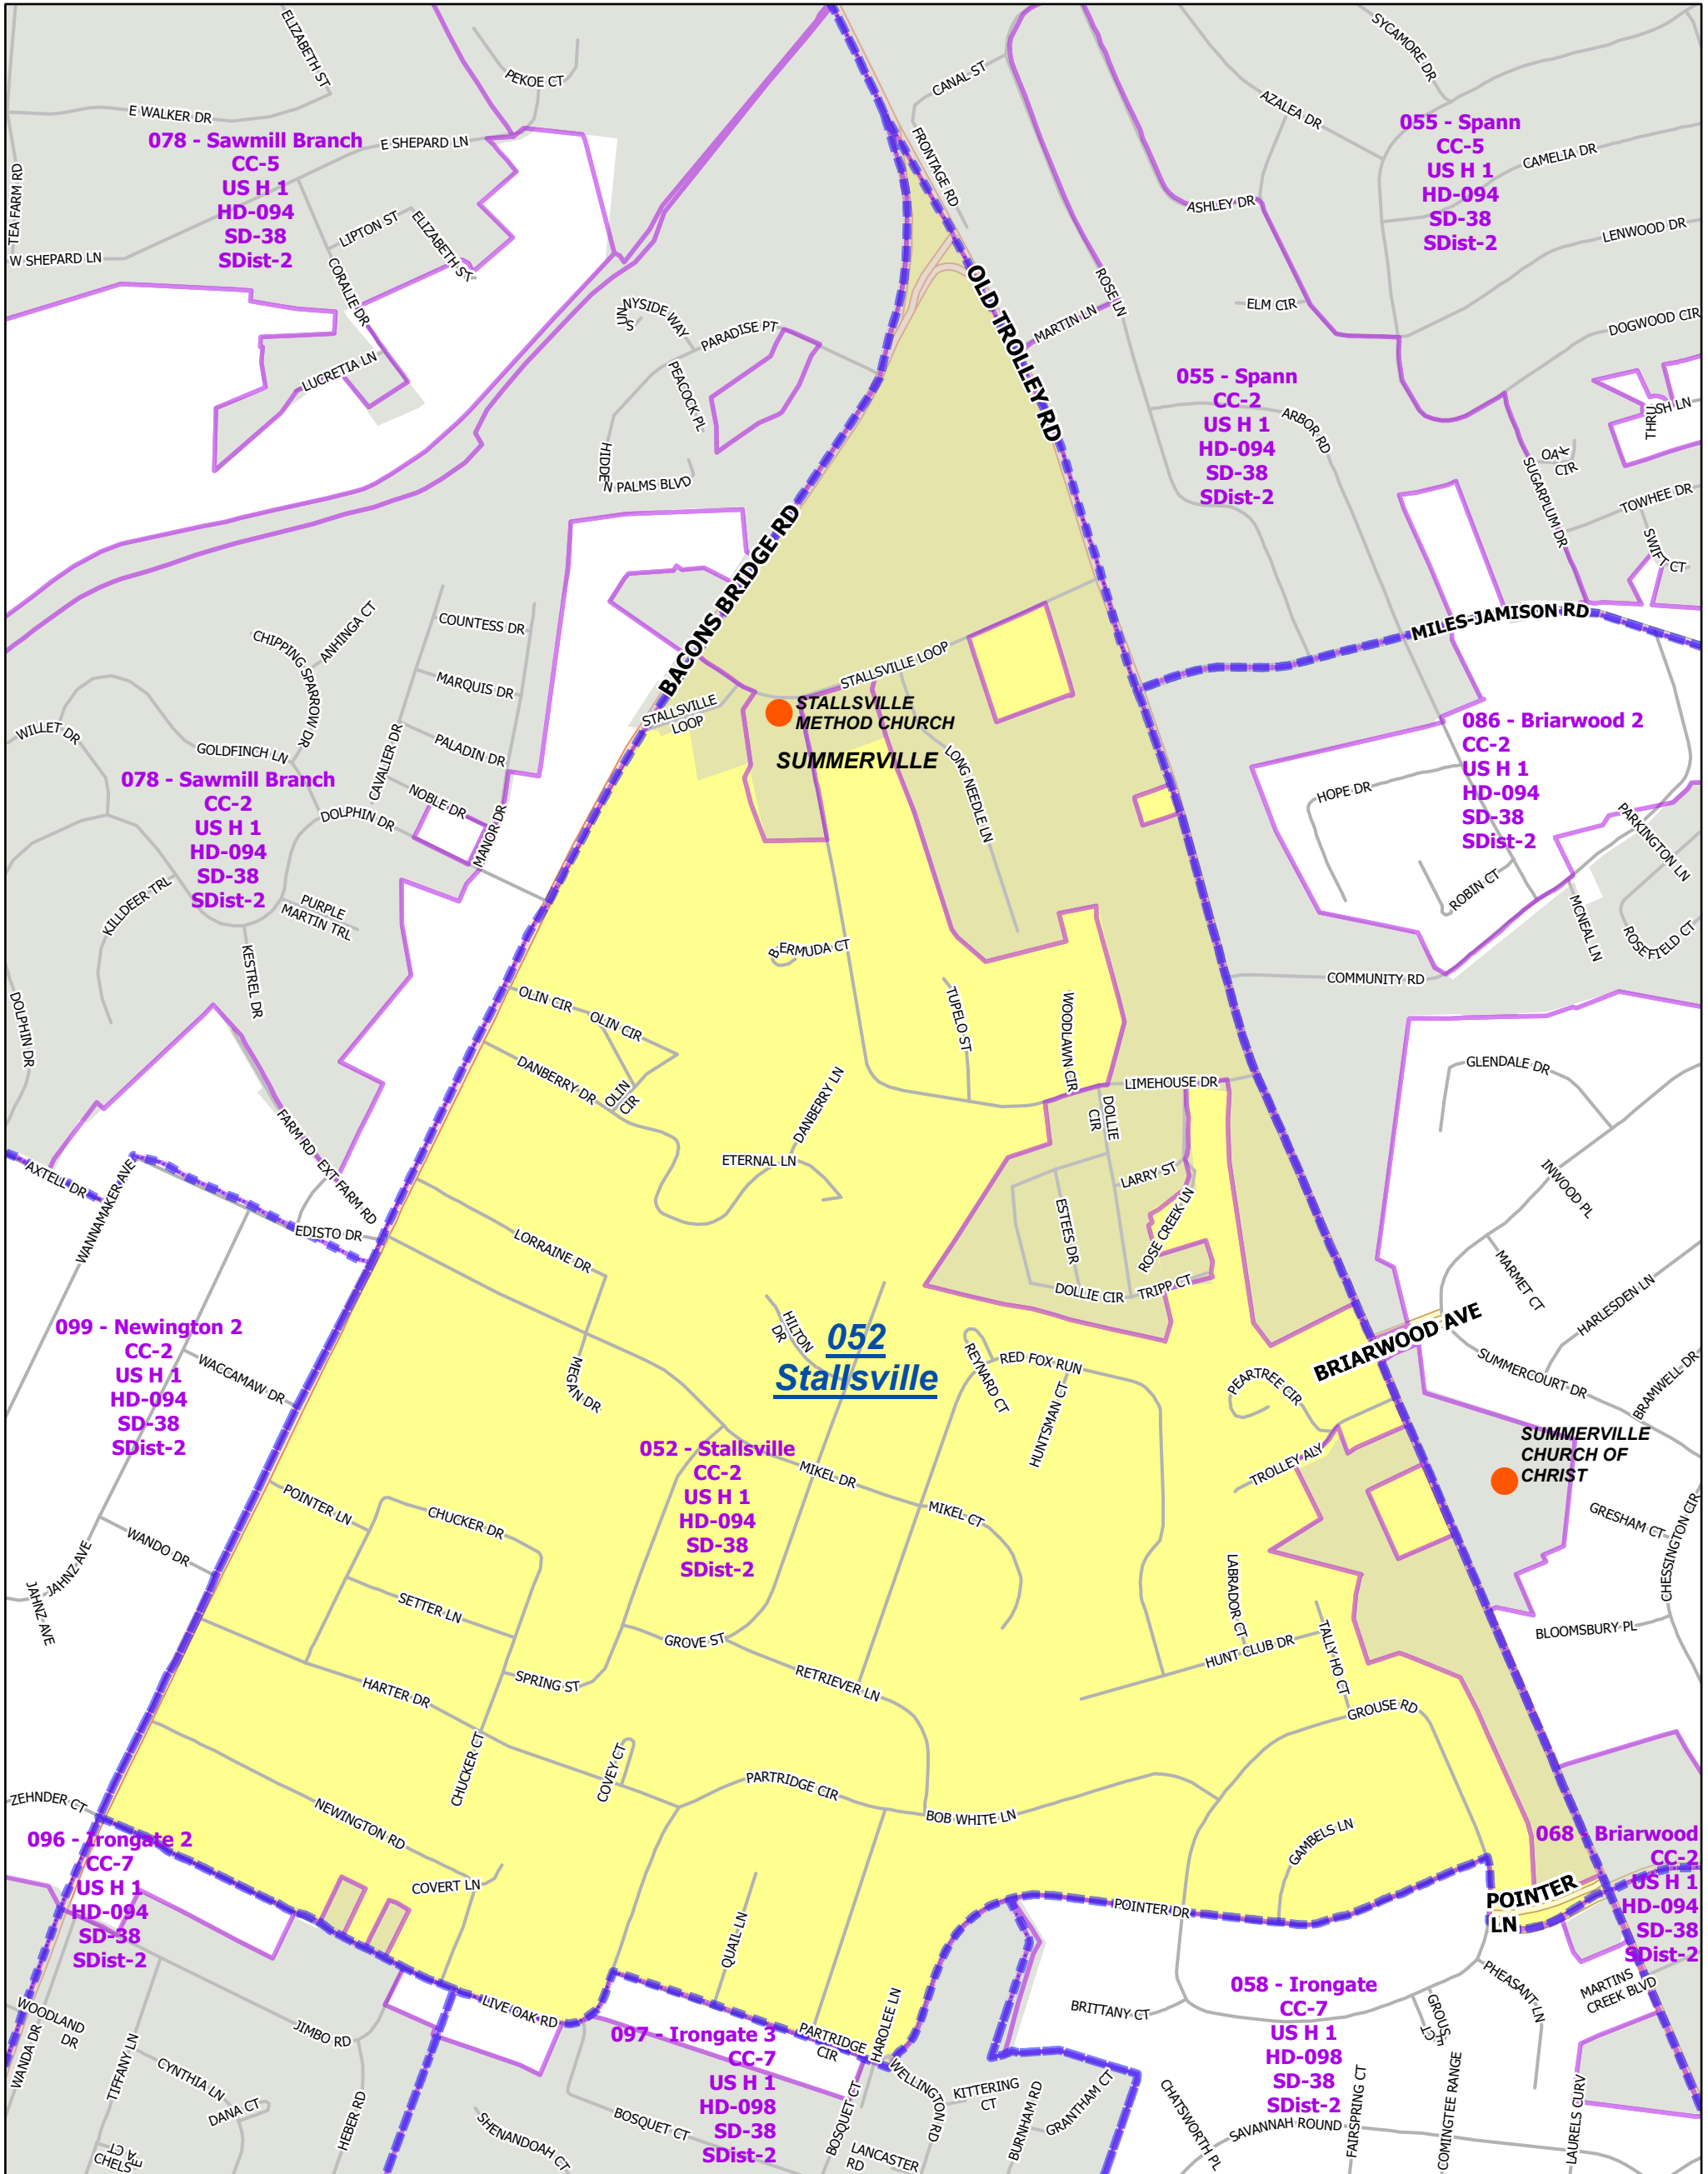

Precinct : 052 - Stallville

Precinct Number : 052

Precinct Name : Stallville
Polling Place : STALLVILLE METHODIST CHURCH
Polling Location : 255 STALLVILLE RD

- Precincts
- Sub Precinct
- Active Precinct
- PollingLocations**
- Polling Place**
- Active