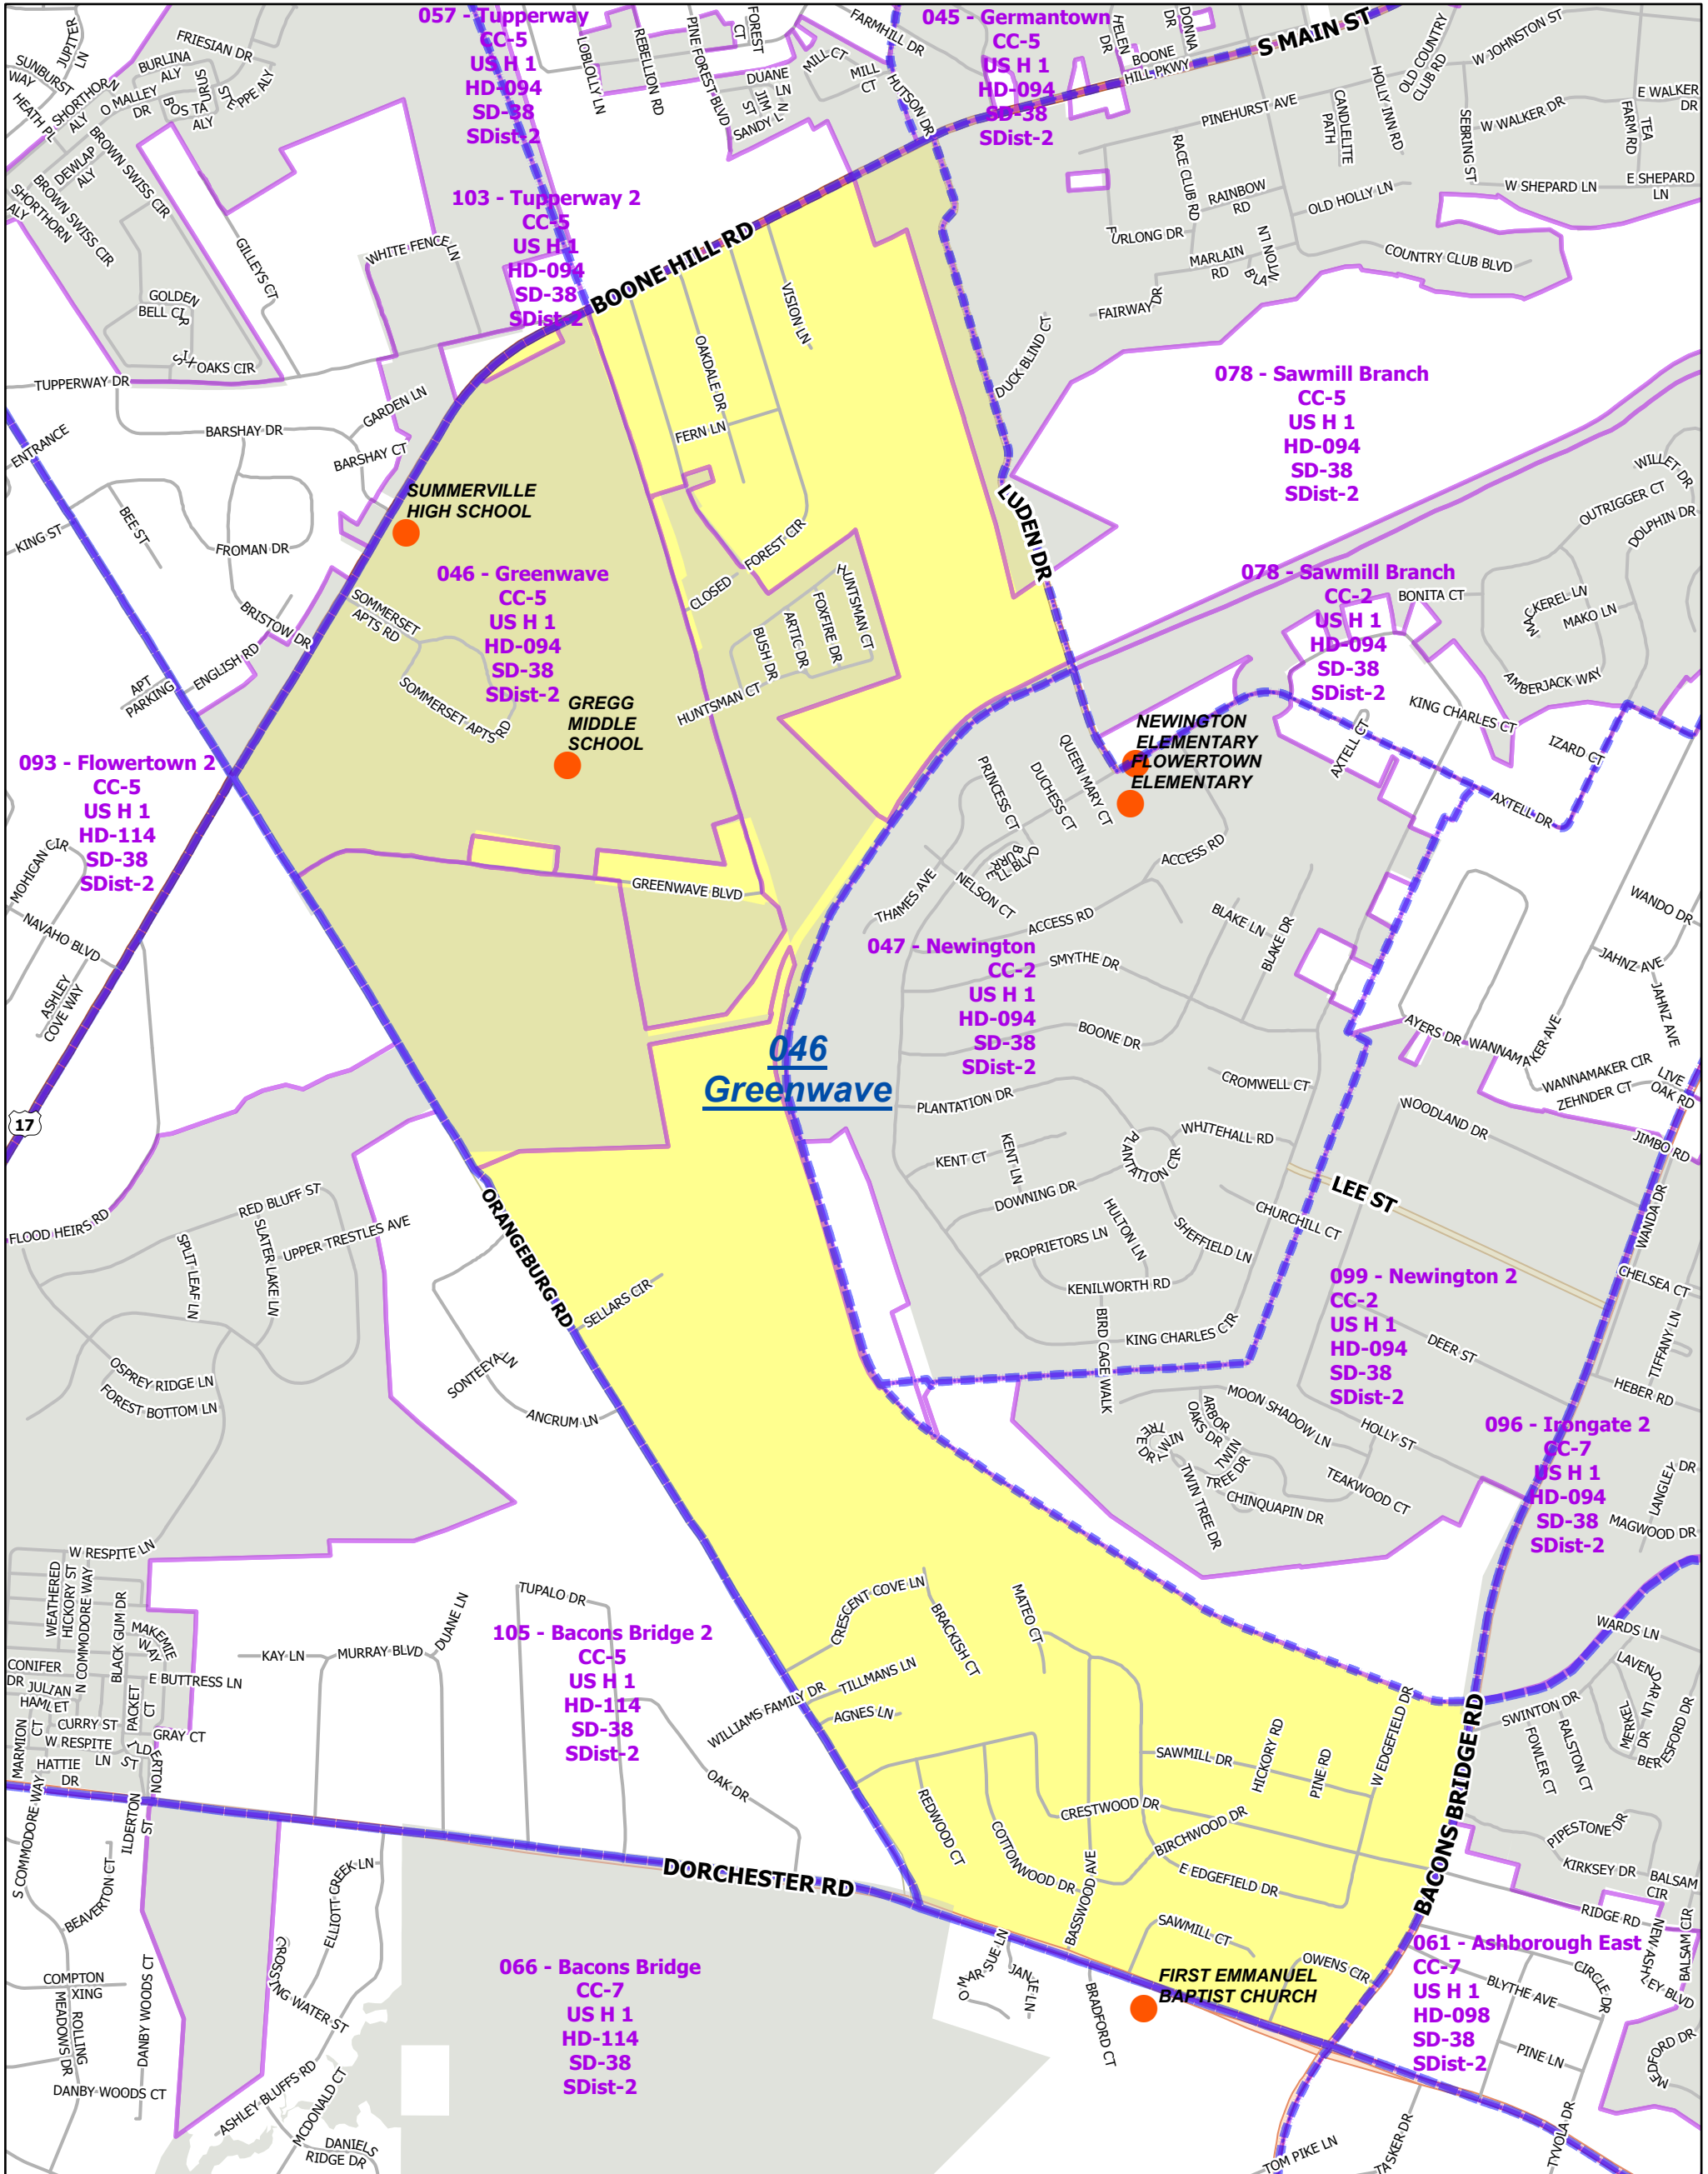

Precinct : 046 - Greenwave

Precinct Number : 046

Precinct Name : Greenwave

Polling Place : GREGG MIDDLE SCHOOL

Polling Location : 500 GREENWAVE BLVD

- Precincts
- Sub Precinct
- Active Precinct
- PollingLocations**
- Polling Place
- Active