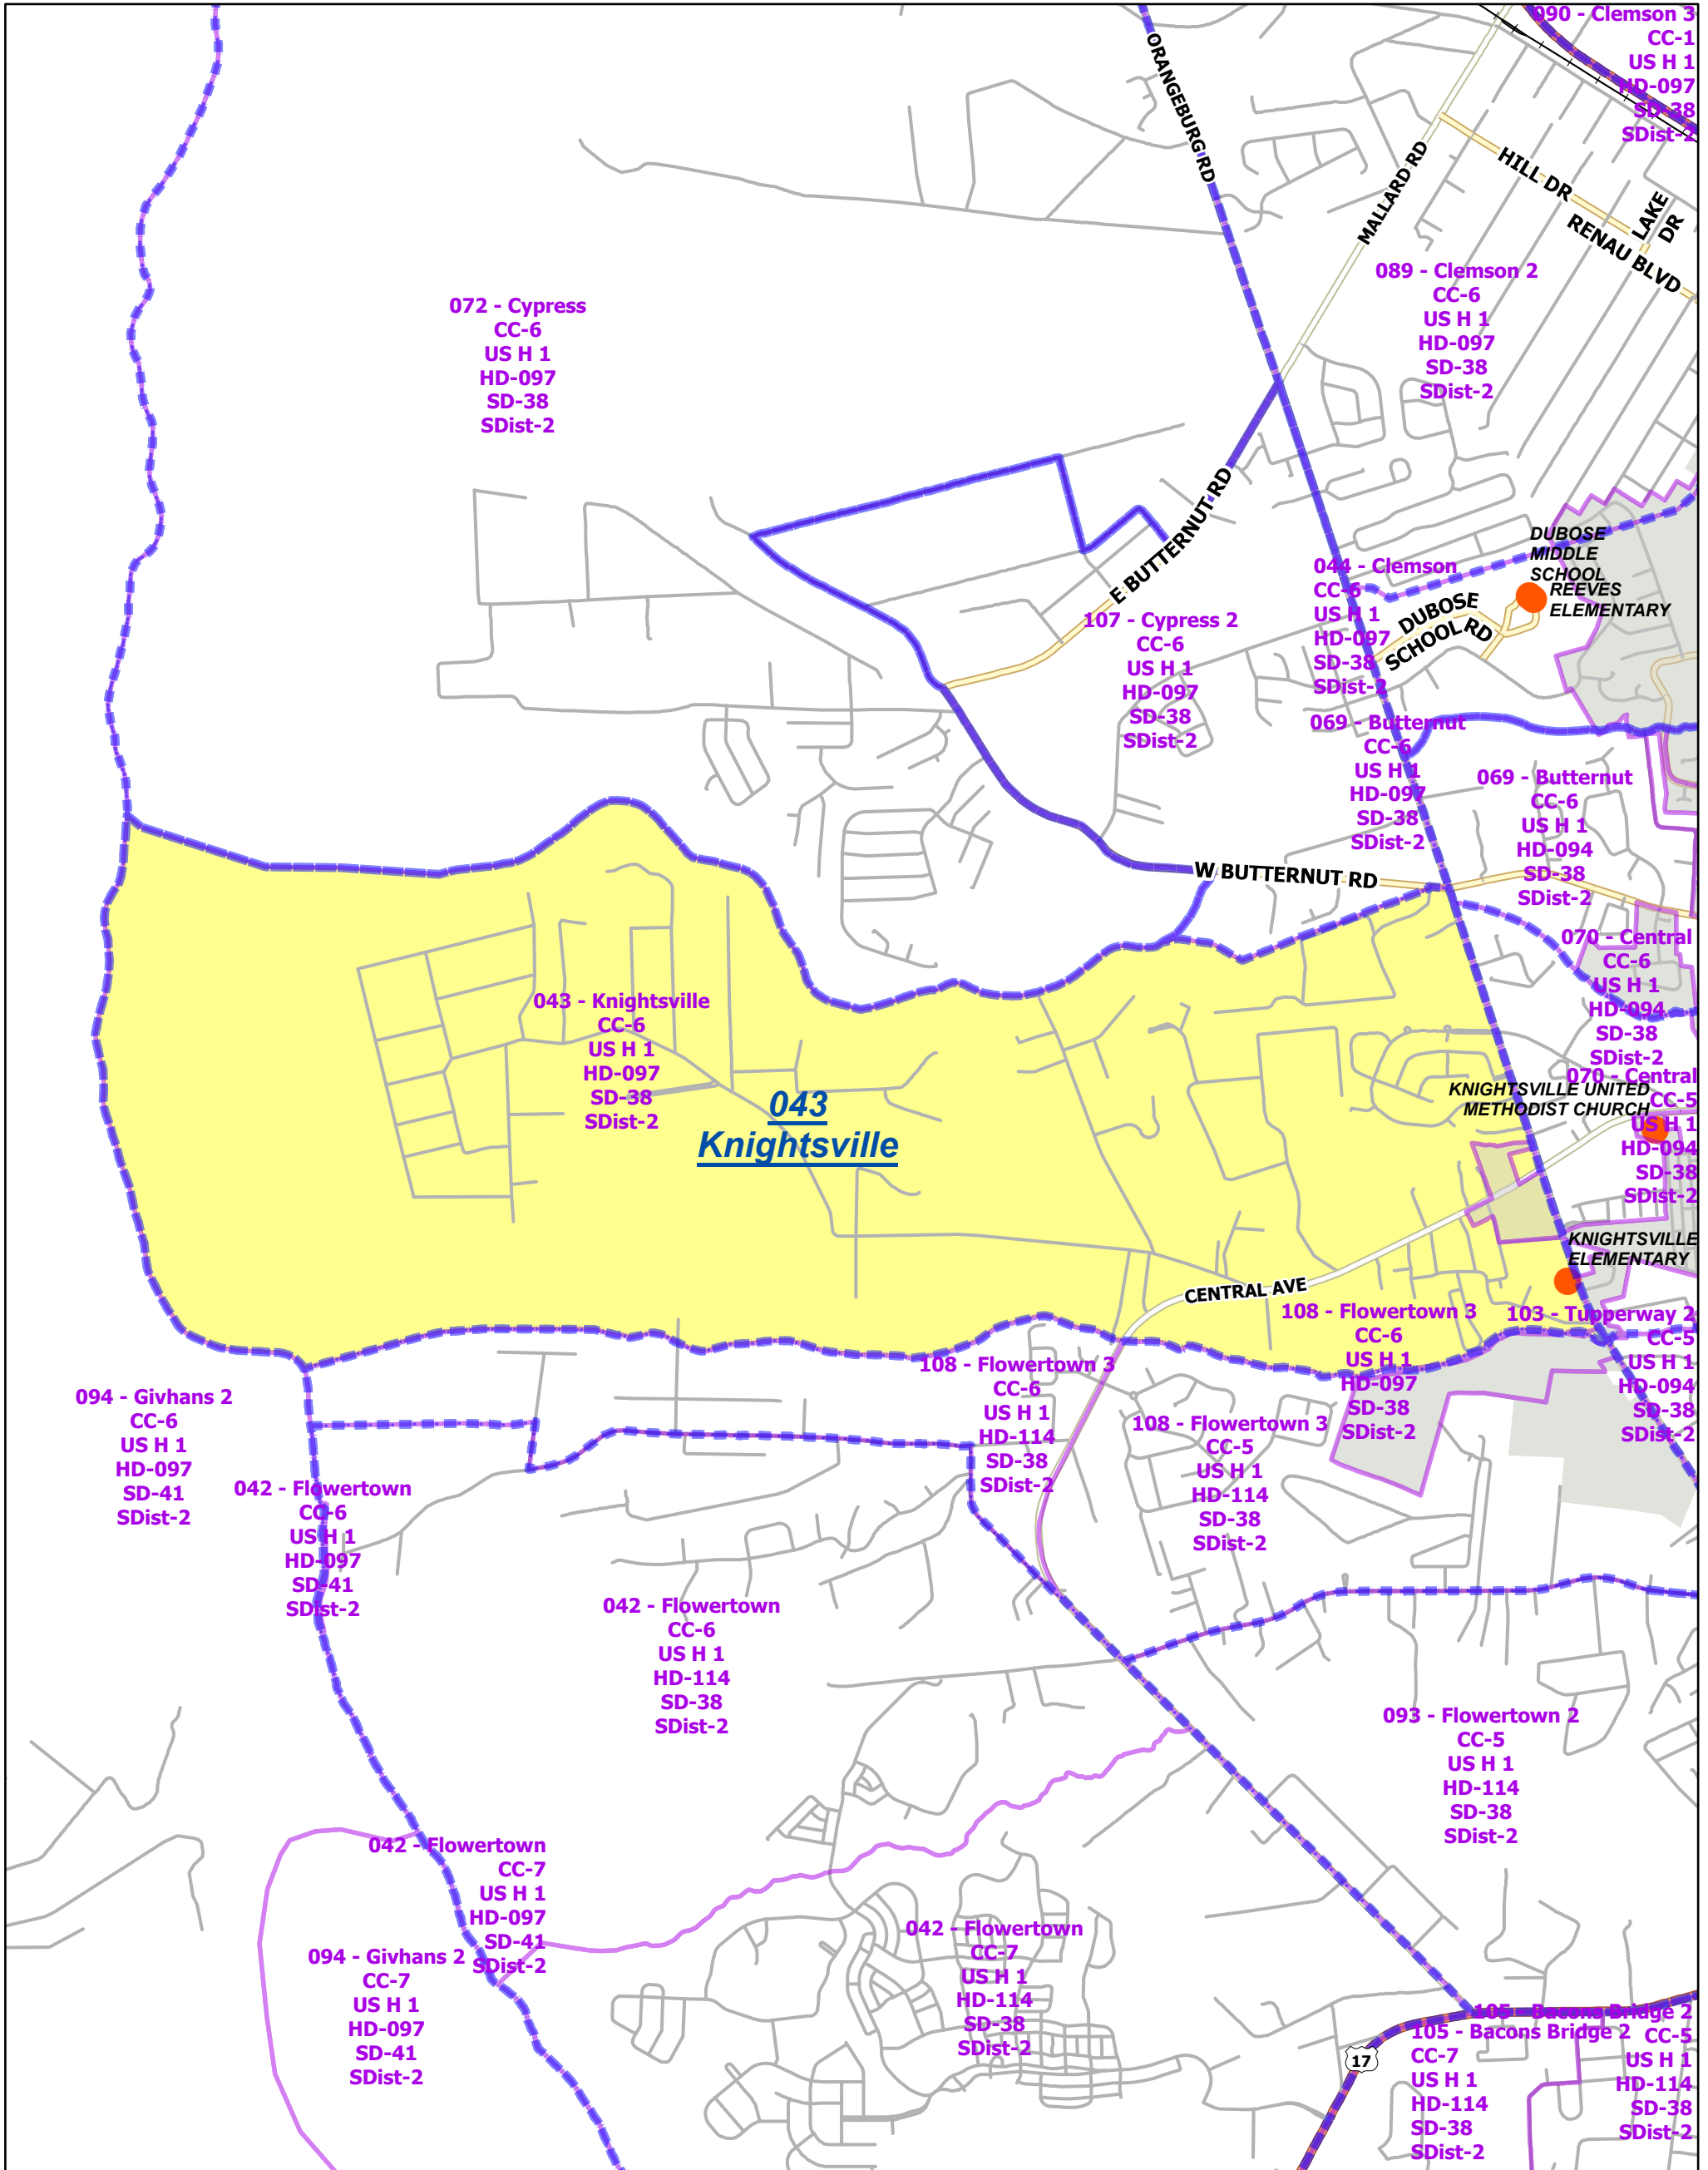

Precinct : 043 - Knightsville

Precinct Number : 043

Precinct Name : Knightsville

Polling Place : KNIGHTSVILLE ELEMENTARY

Polling Location : 847 ORANGEBURG RD

- Precincts
- Sub Precinct
- Active Precinct
- PollingLocations**
- Polling Place**
- Active