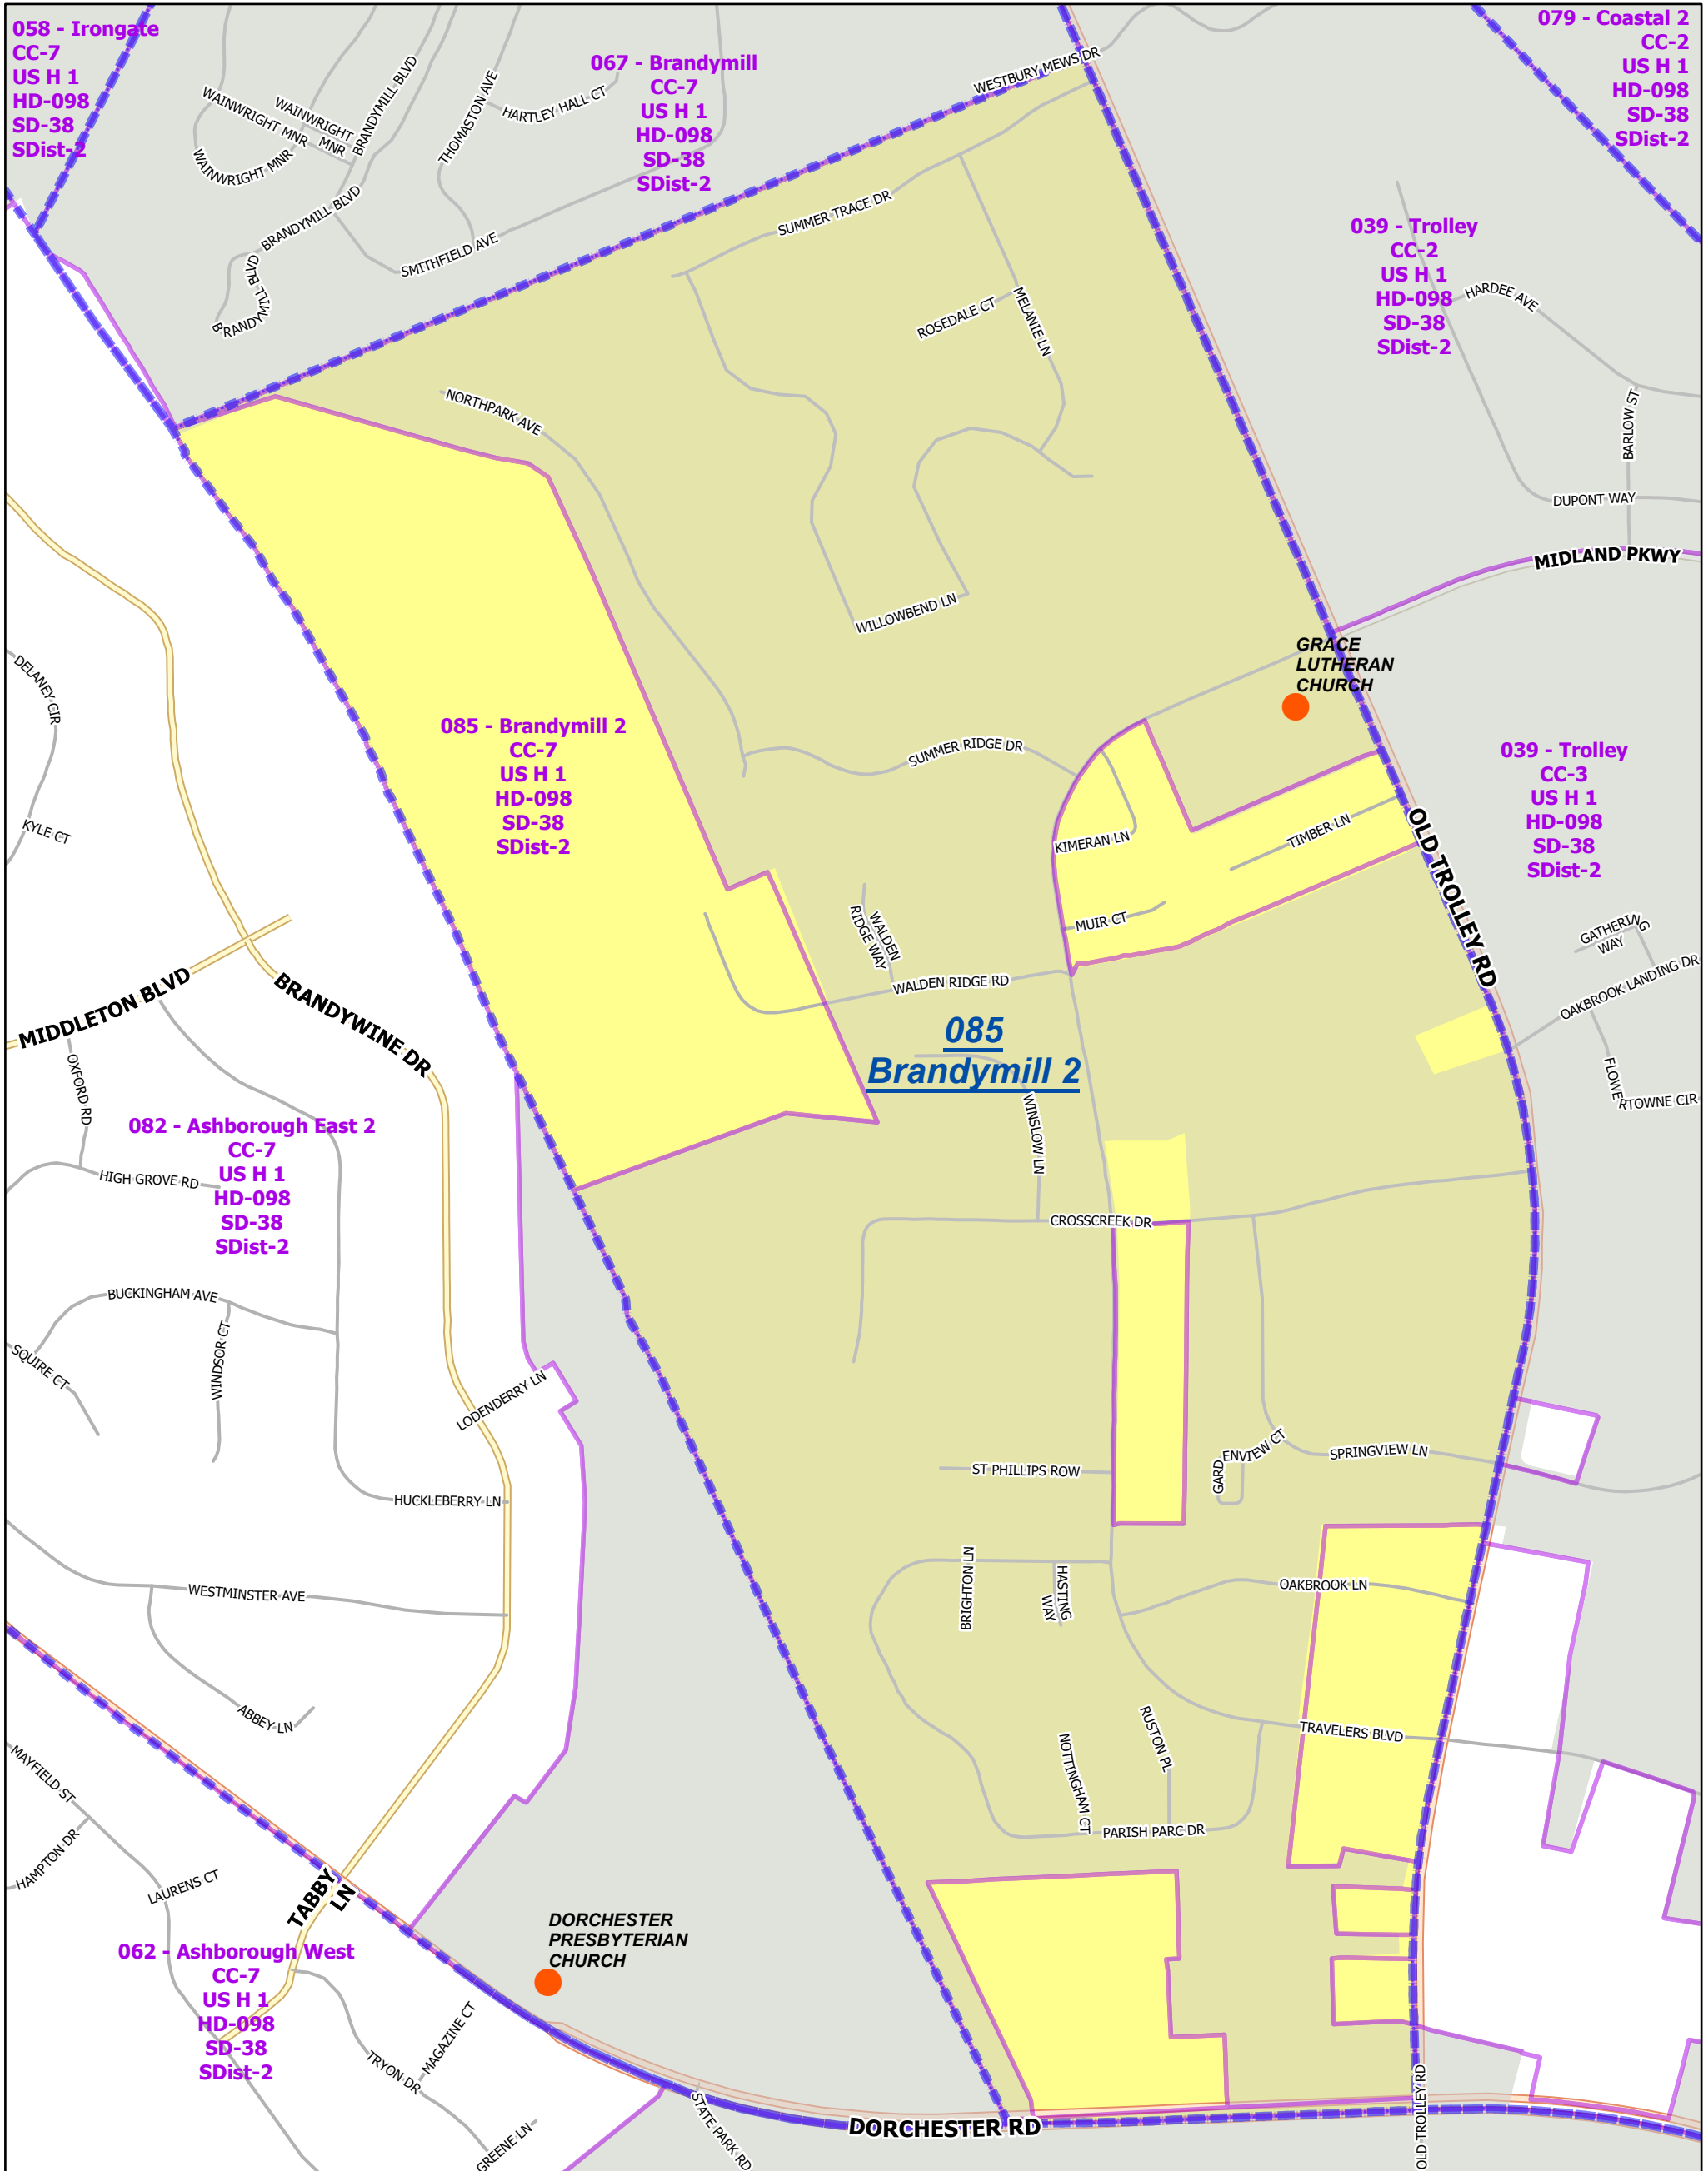

# Precinct : 085 - Brandymill 2

**Precinct Number : 085**

**Precinct Name : Brandymill 2**

**Polling Place : GRACE LUTHERAN CHURCH**

**Polling Location : 1600 OLD TROLLEY RD**

- Precincts
- Sub Precinct
- Active Precinct
- PollingLocations**
- Polling Place**
- Active