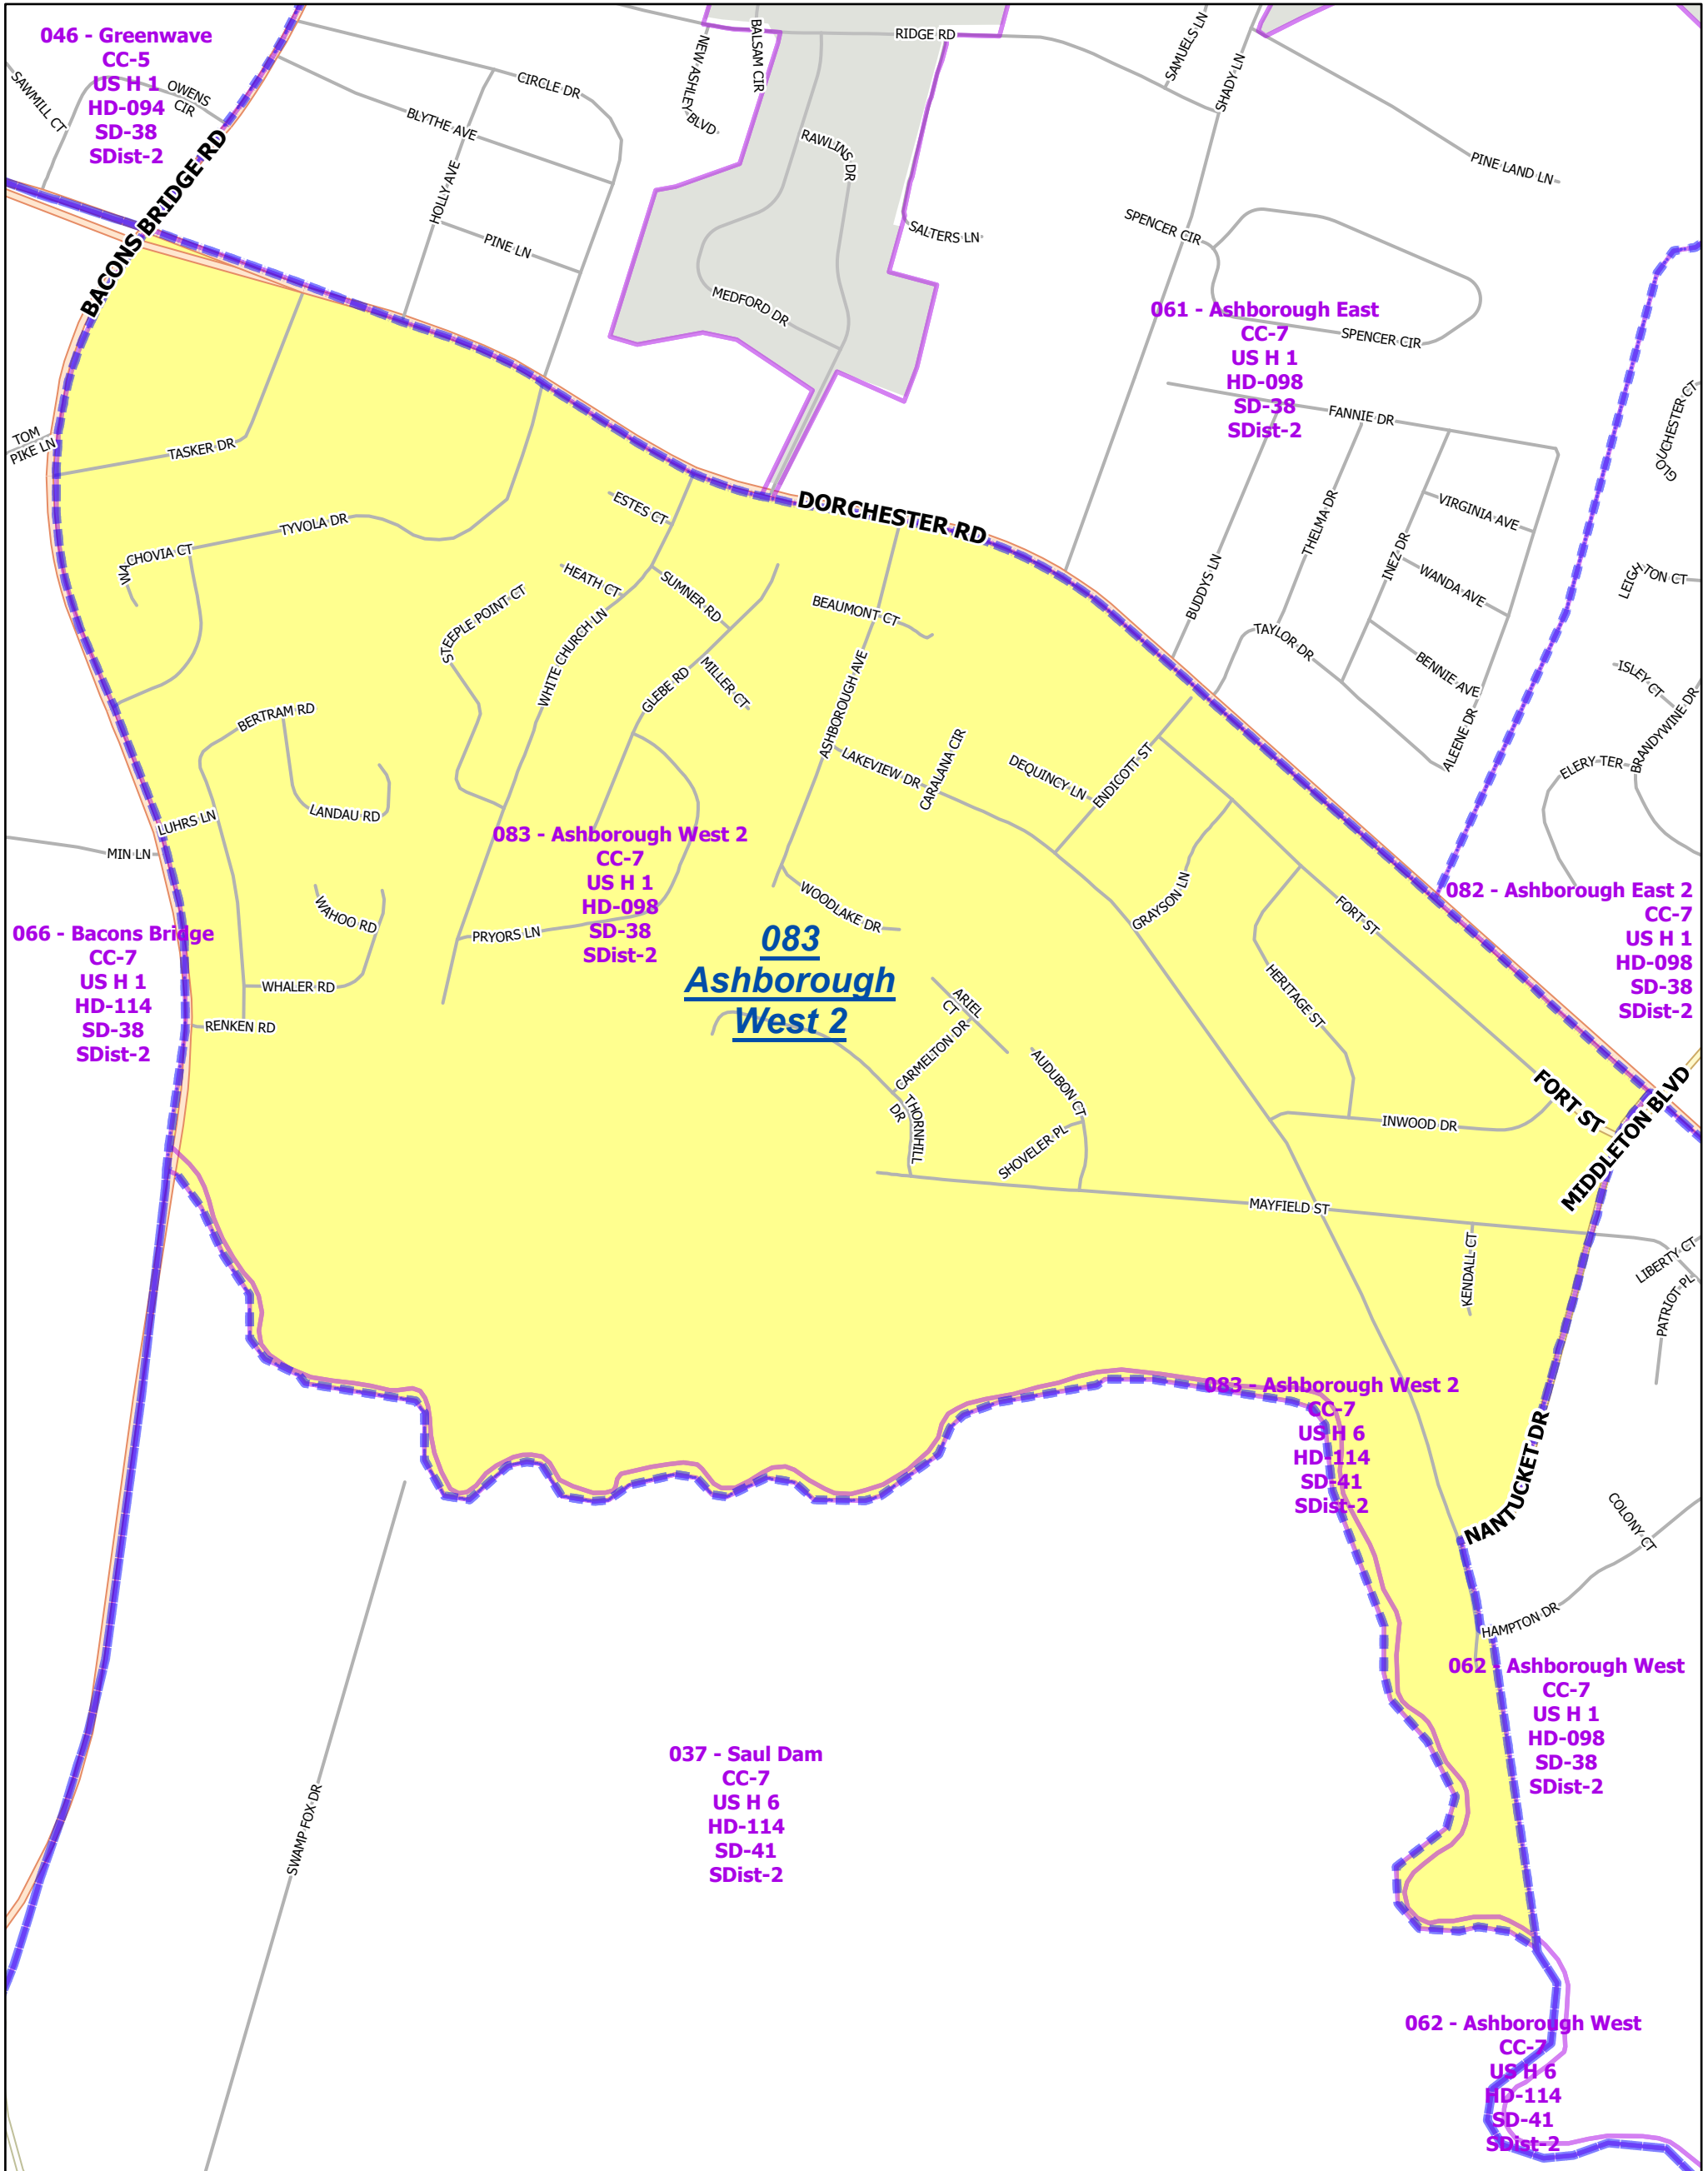

Precinct : 083 - Ashborough

Precinct Number : 083

Precinct Name : Ashborough West 2
Polling Place : FIRST EMMANUEL BAPTIST CHURCH
Polling Location : 10665 DORCHESTER RD

- Precincts
- Sub Precinct
- Active Precinct