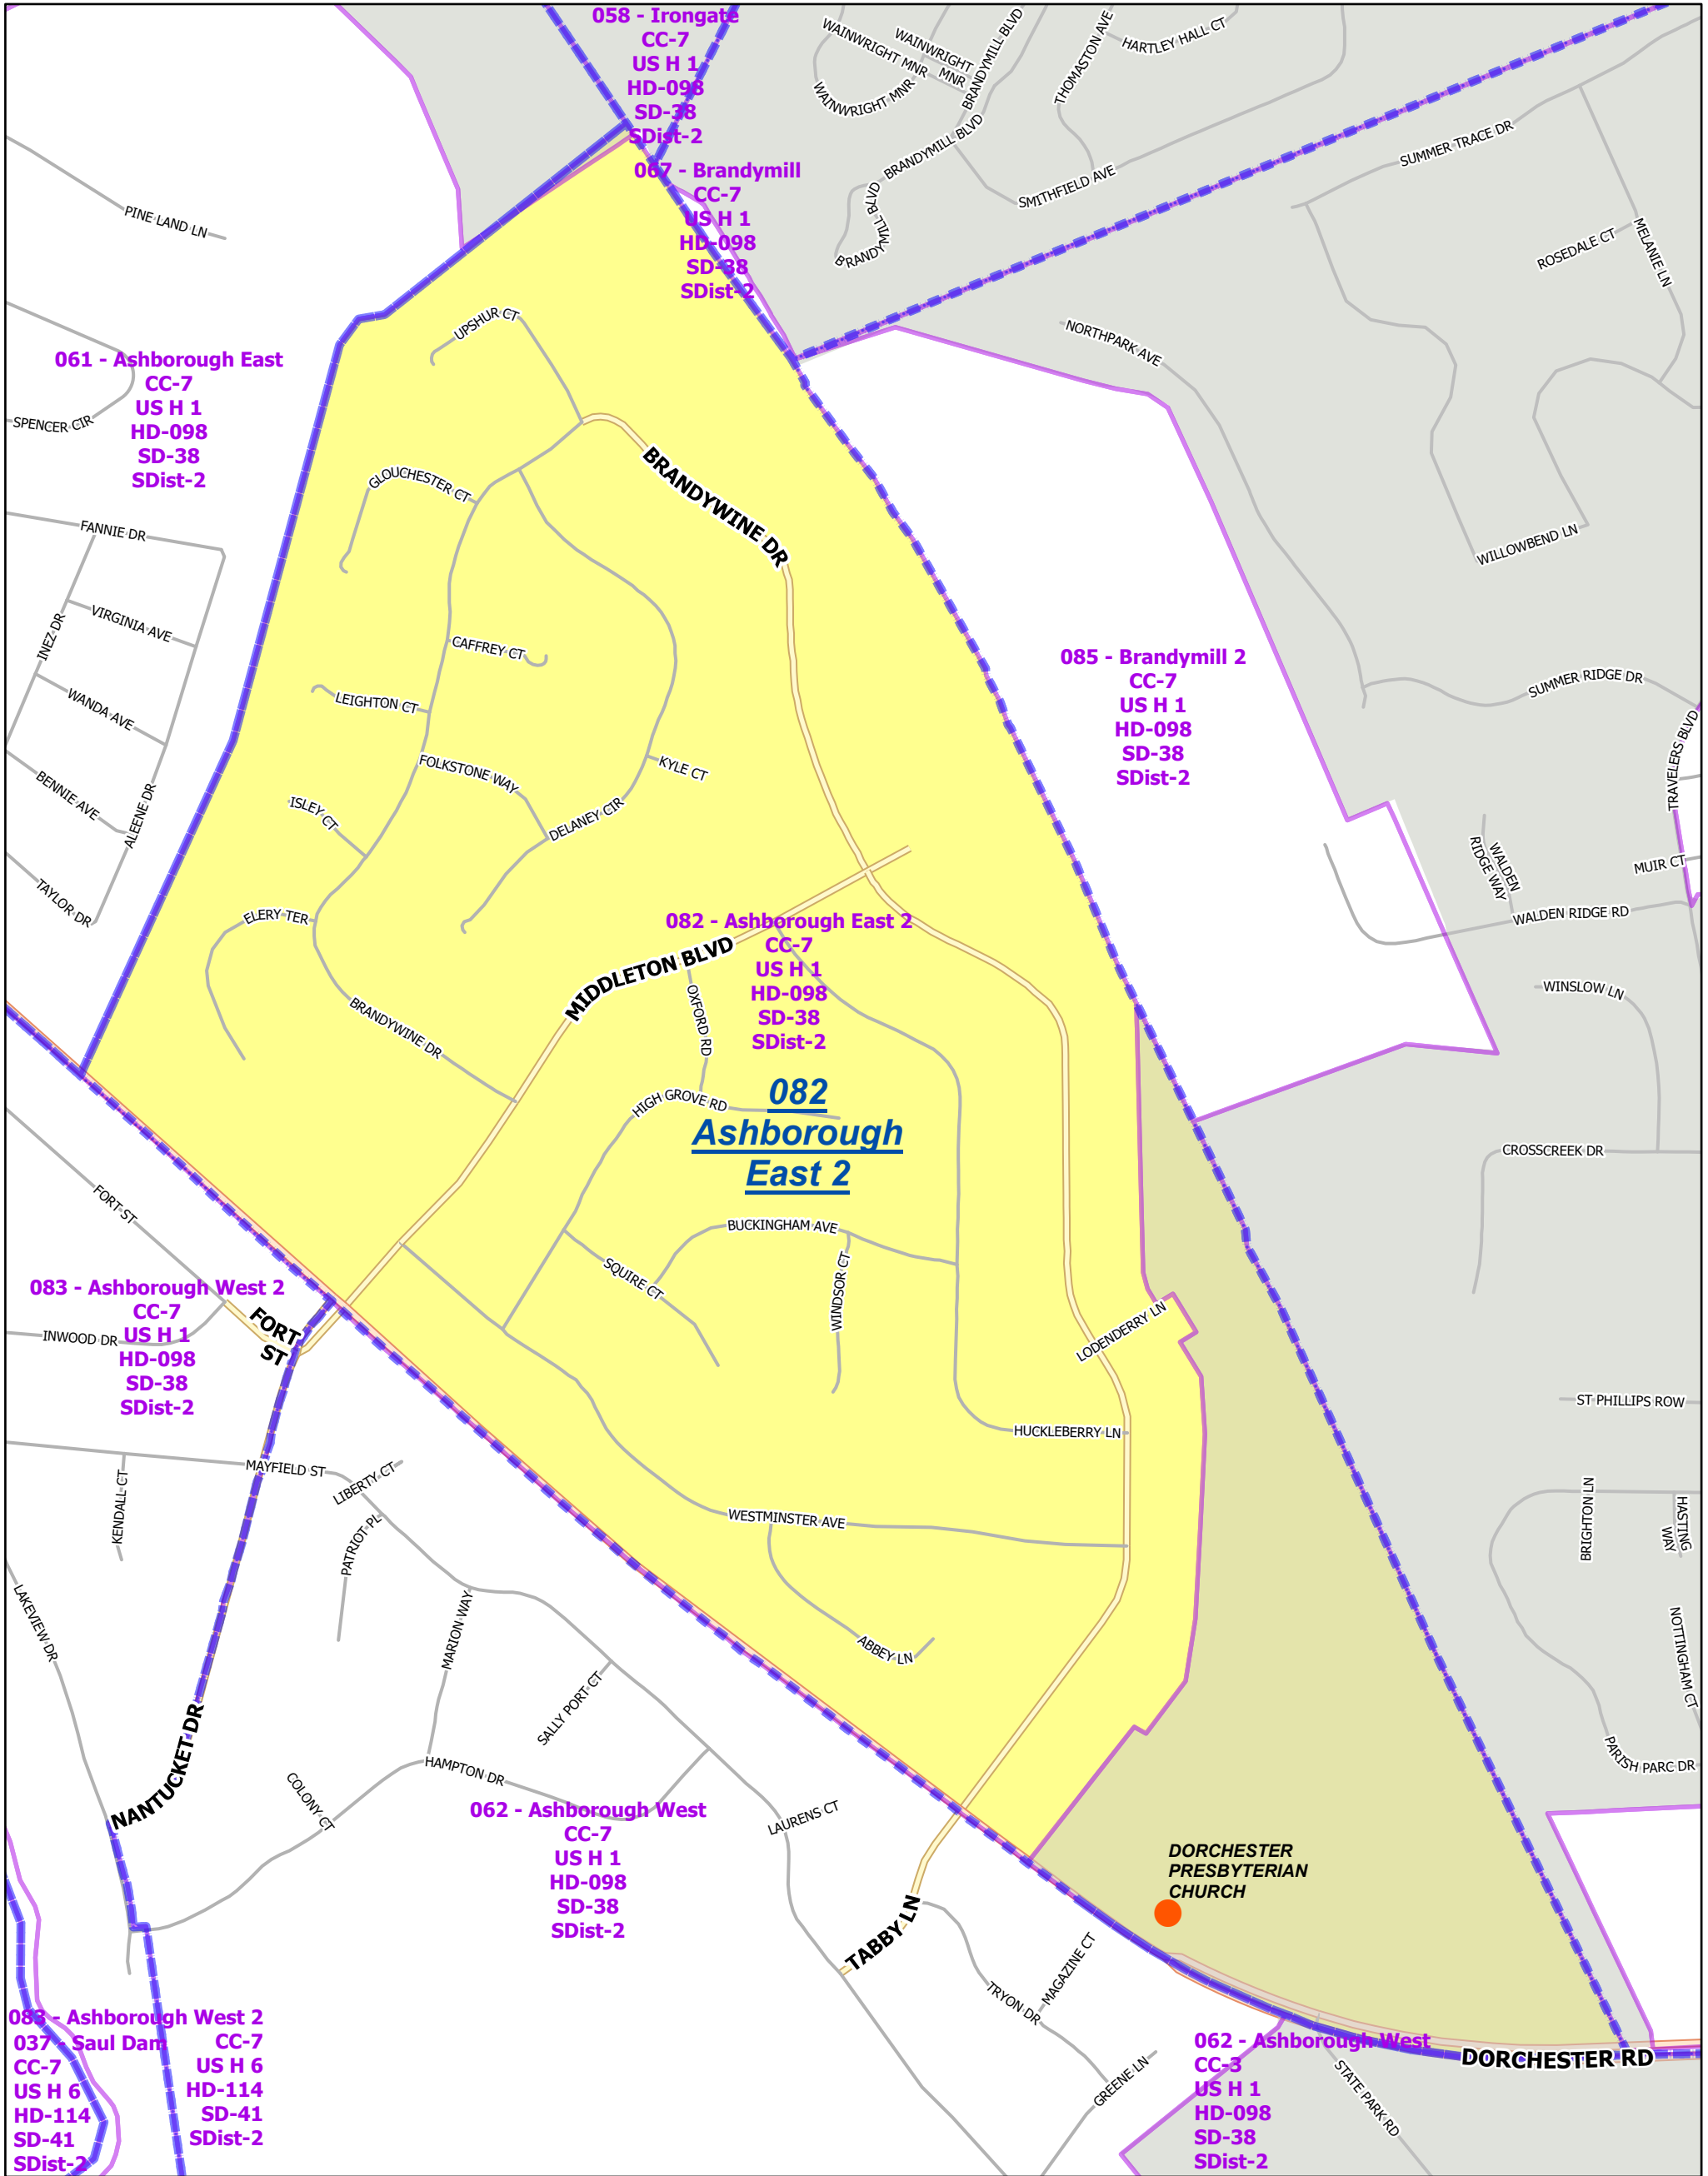

Precinct : 082 - Ashborough

Precinct Number : 082

Precinct Name : Ashborough East 2
 Polling Place : DORCHESTER PRESBYTERIAN CHURCH
 Polling Location : 10290 DORCHESTER RD

Precincts
 Sub Precinct
 Active Precinct
PollingLocations
 Polling Place
 Active