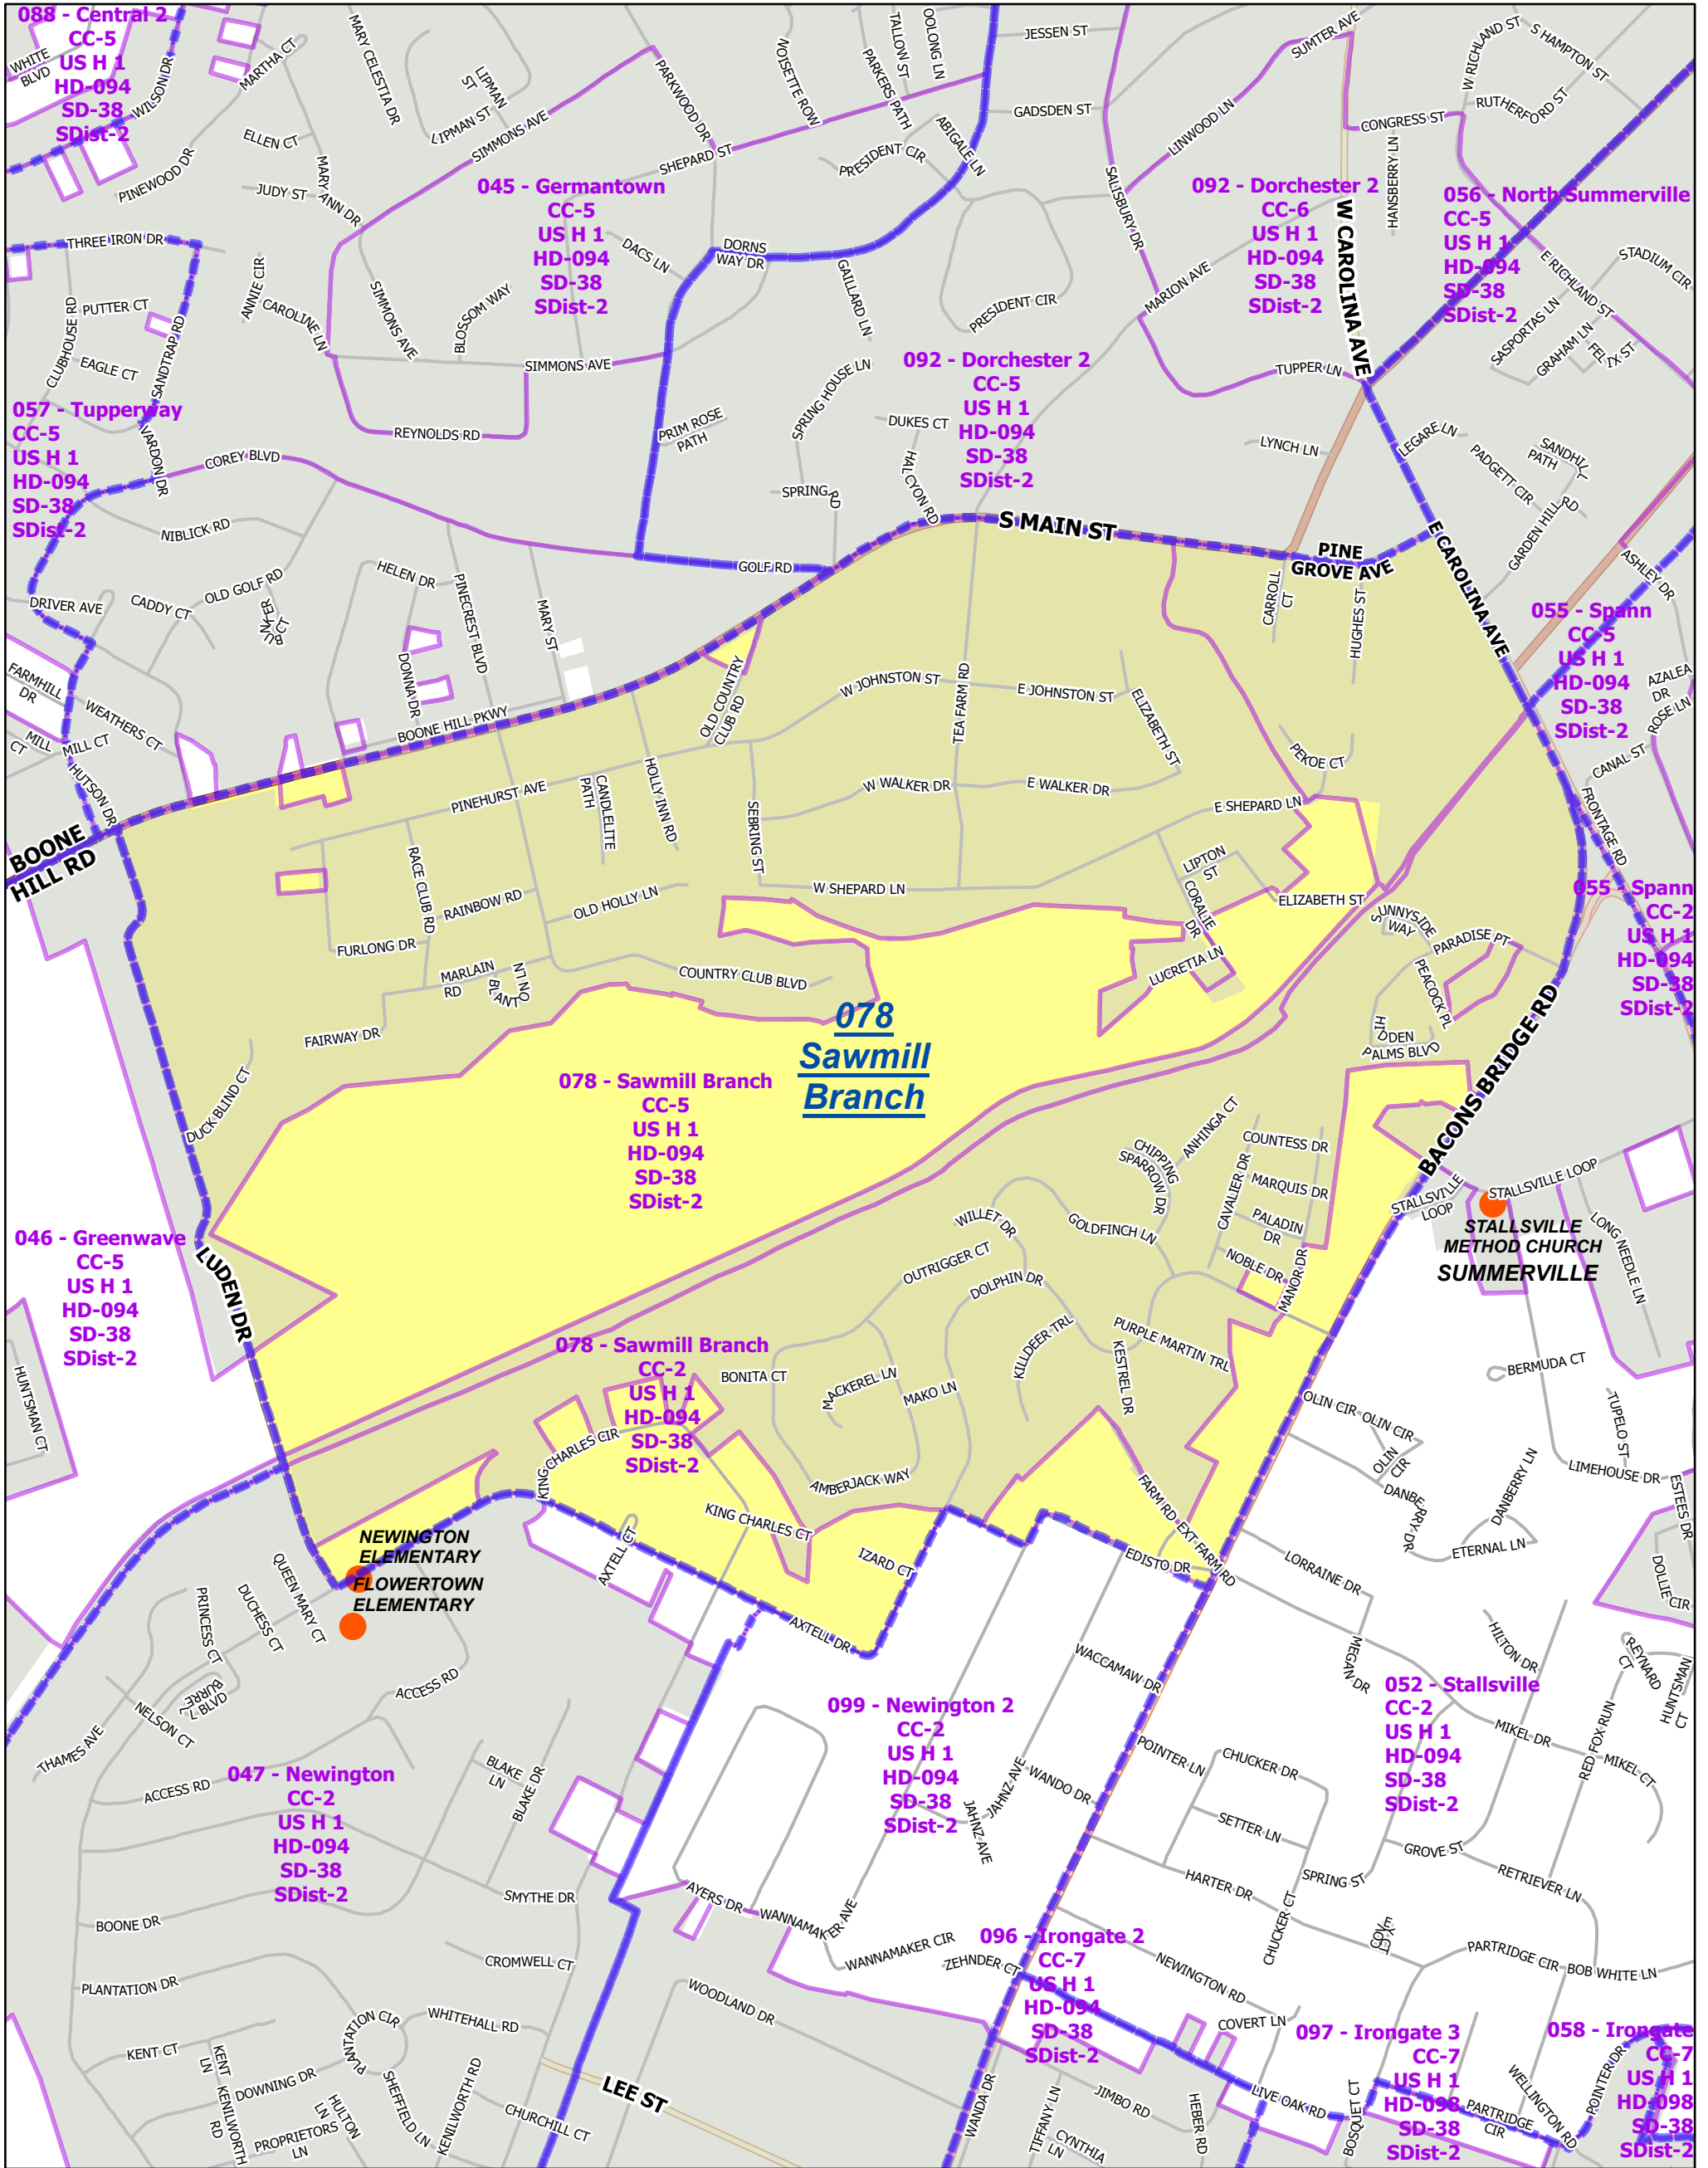

Precinct : 078 - Sawmill Branch

Precinct Number : 078

Precinct Name : Sawmill Branch
 Polling Place : FLOWERTOWN ELEMENTARY
 Polling Location : 20 KING CHARLES CIR

- Precincts
- Sub Precinct
- Active Precinct
- PollingLocations**
- Polling Place**
- Active