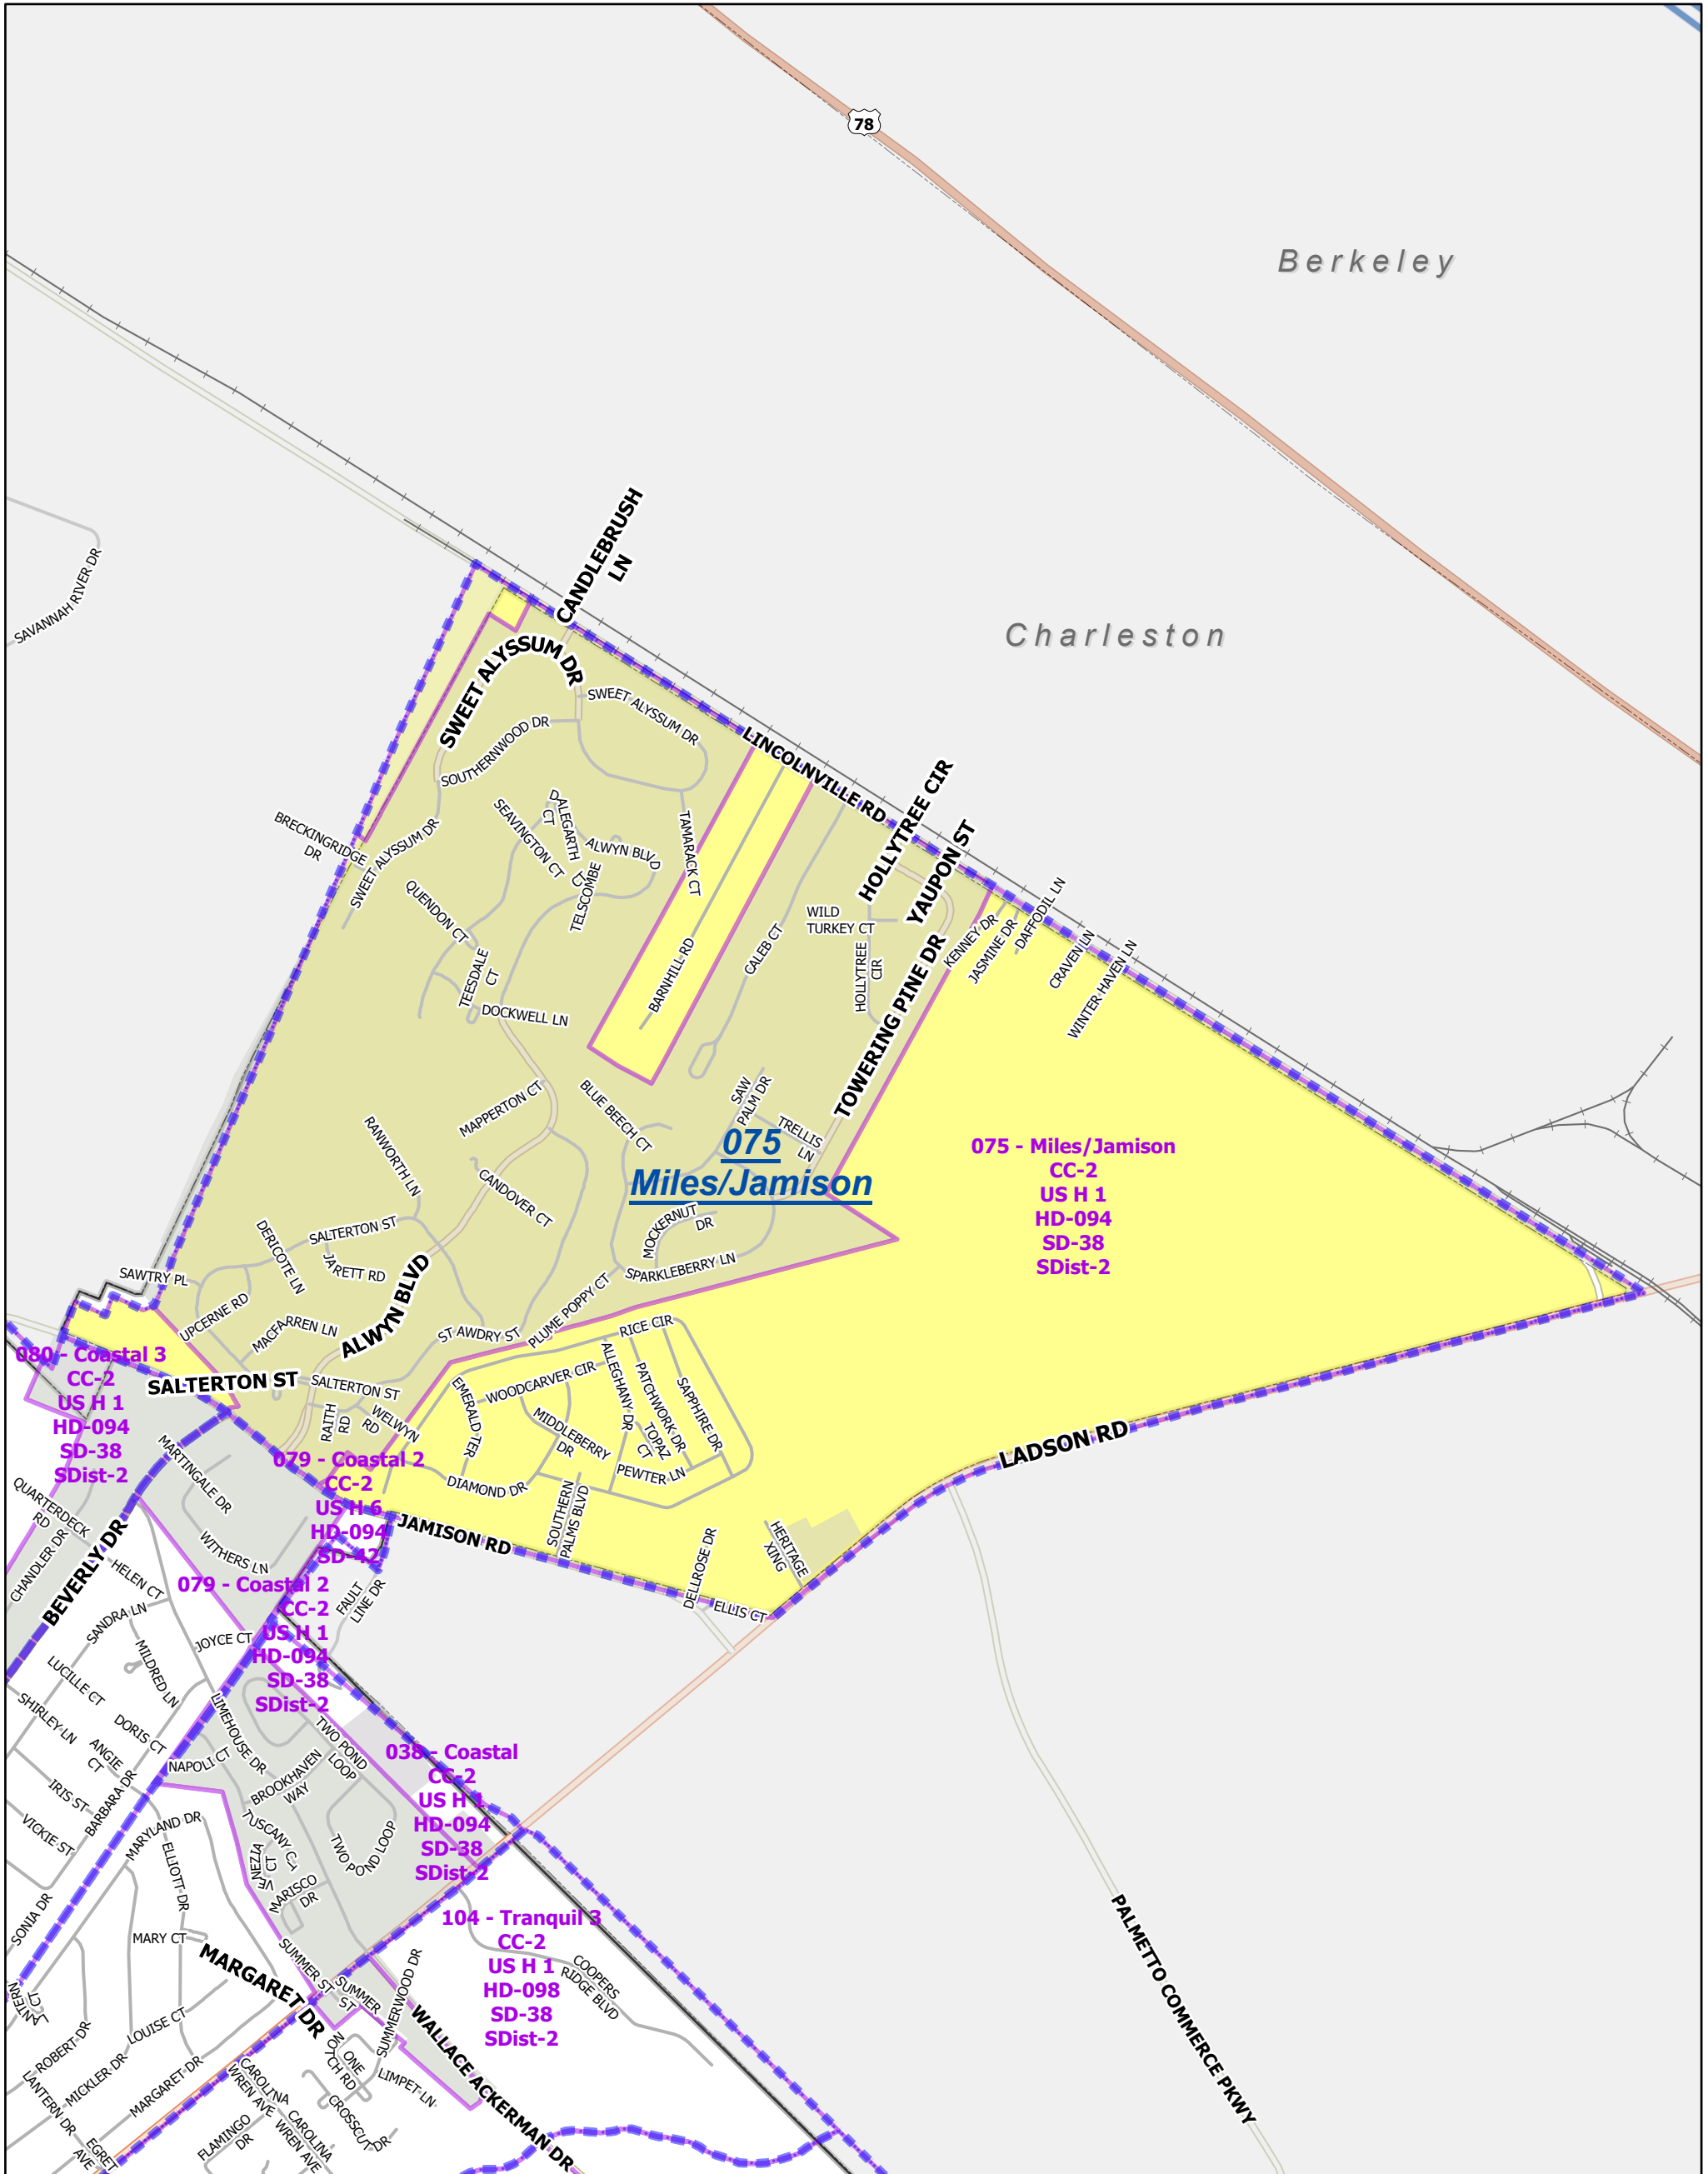

Precinct : 075 - Miles/Jamison

Precinct Number : 075
Precinct Name : Miles/Jamison
Polling Place : SIRES ELEMENTARY
Polling Location : 301 CHANDLER CREEK RD

- Precincts
- Sub Precinct
- Active Precinct