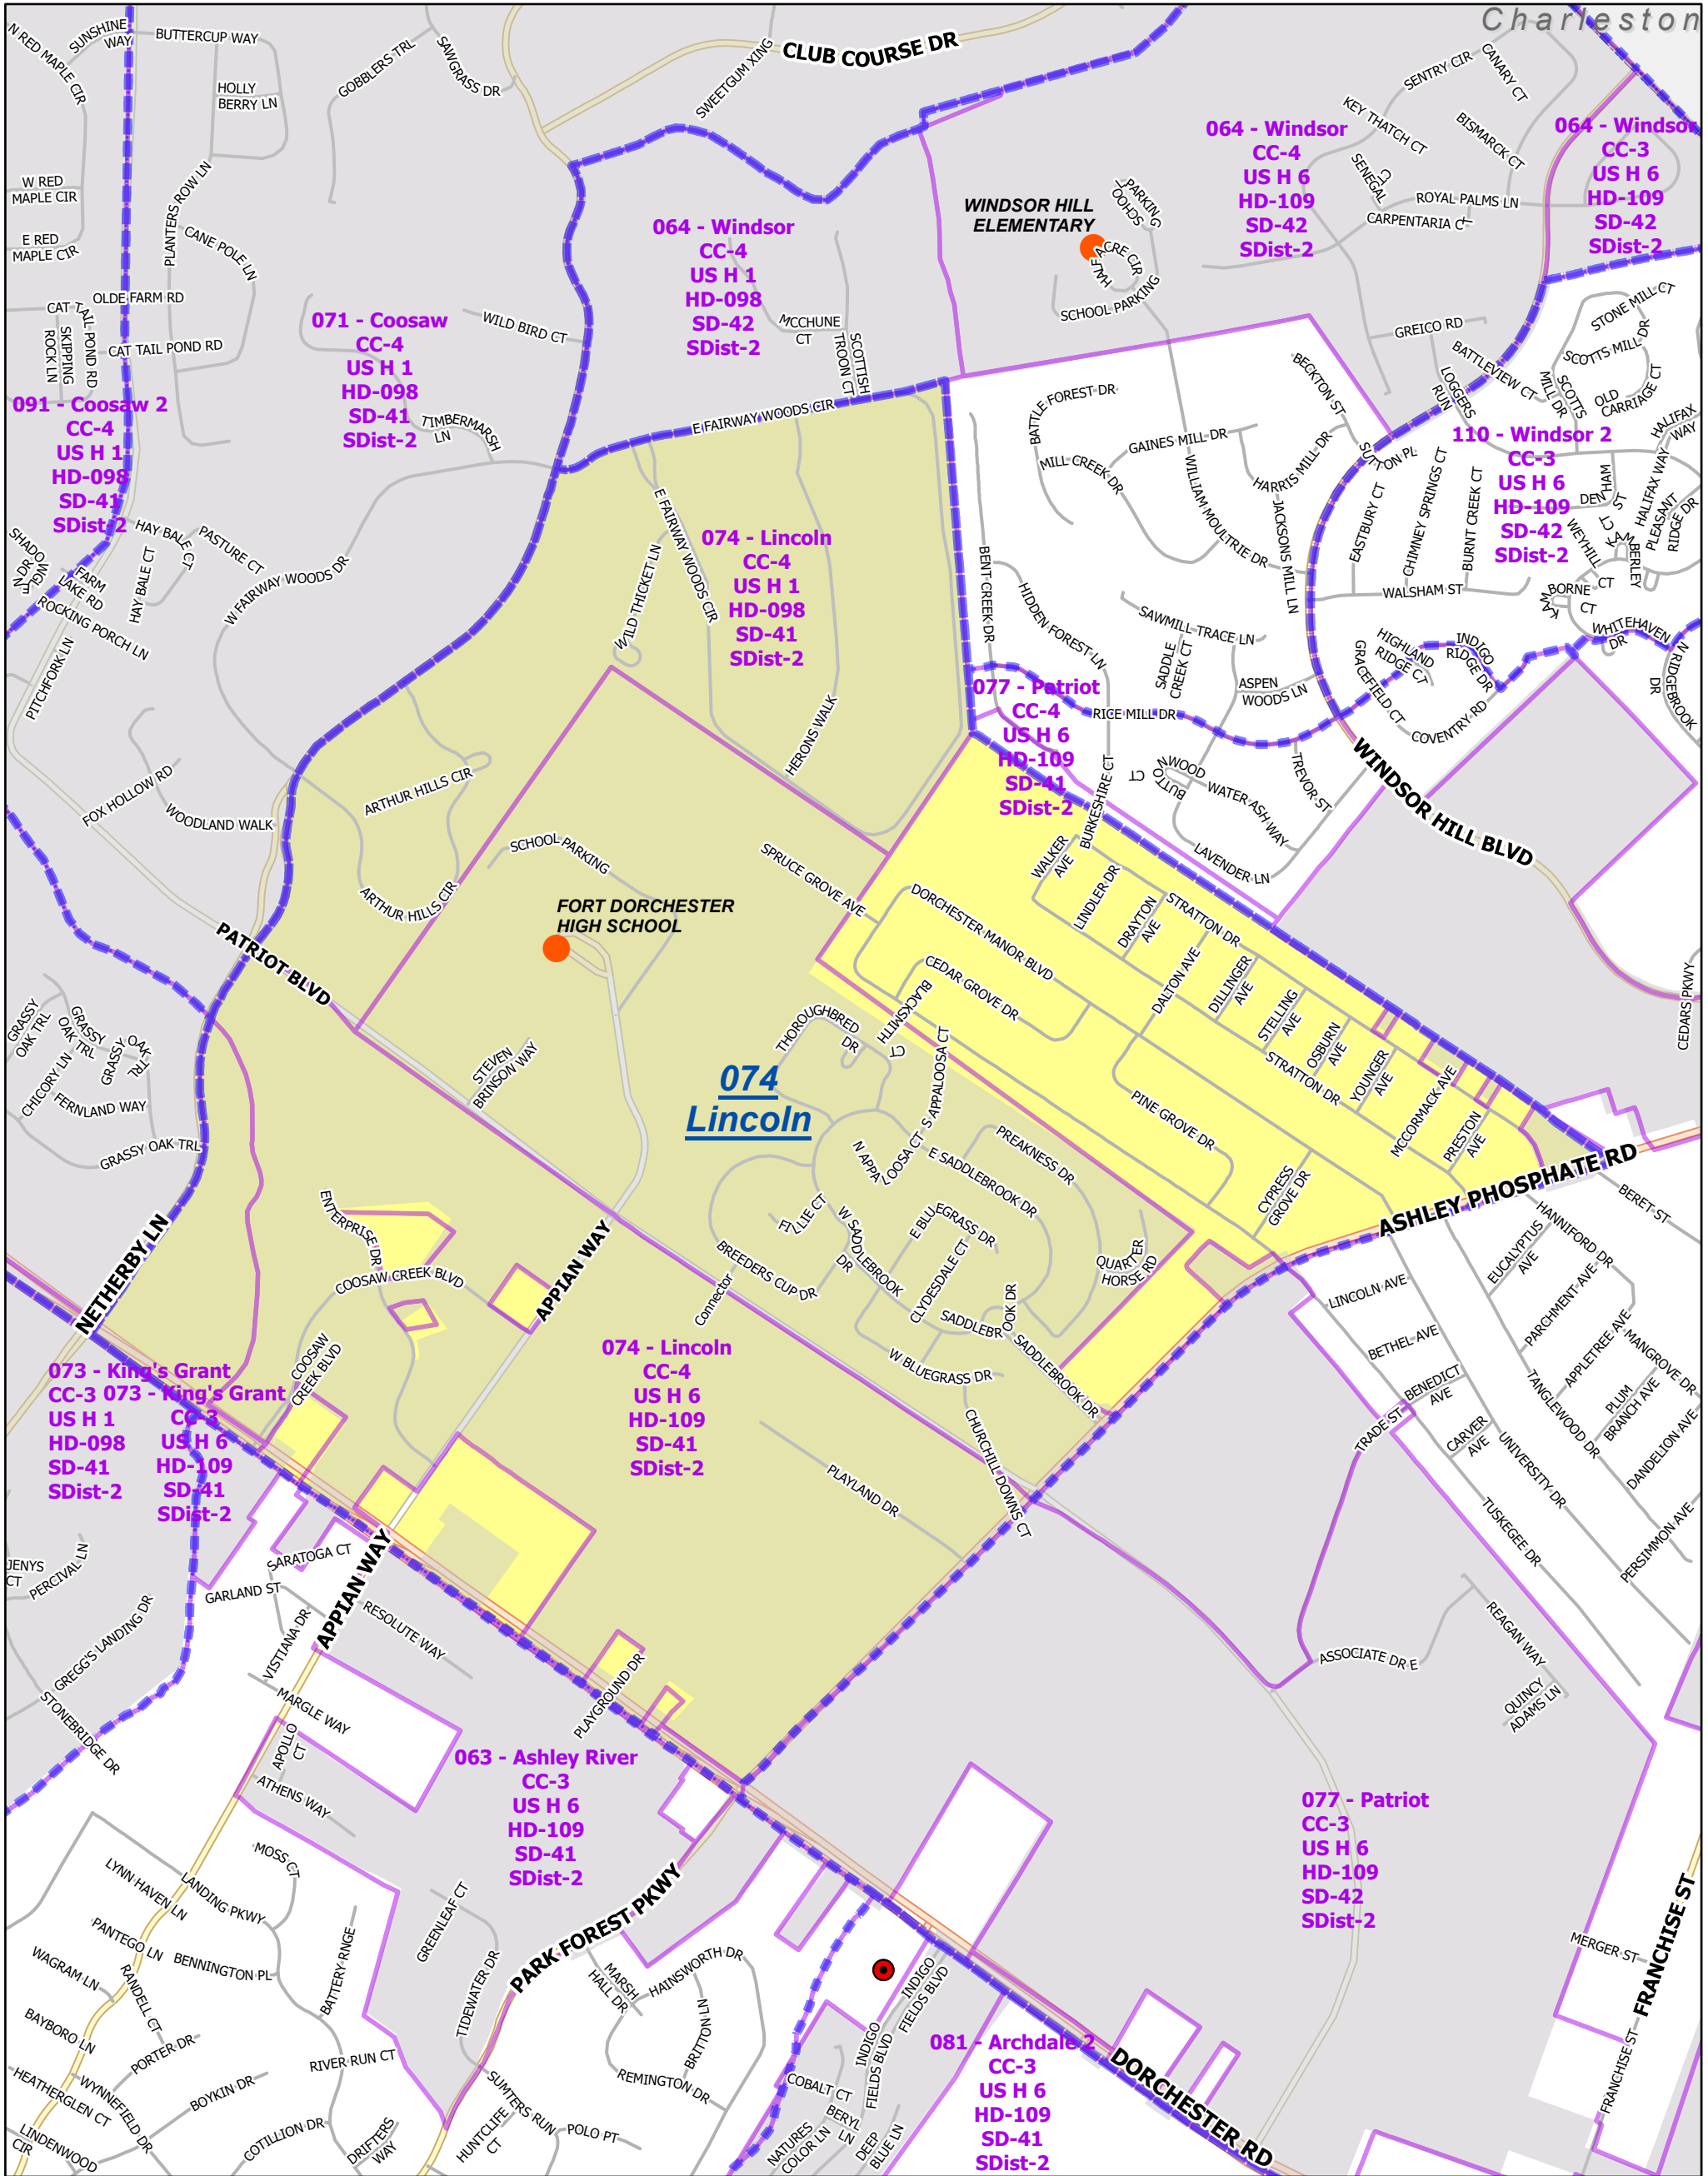

Precinct : 074 - Lincoln

Precinct Number : 074

Precinct Name : Lincoln

Polling Place : WINDSOR HILL ELEMENTARY

Polling Location : 8600 WILLIAM MOULTERE DR

- Precincts
- Sub Precinct
- Active Precinct

PollingLocations

Polling Place

- Active
- Early