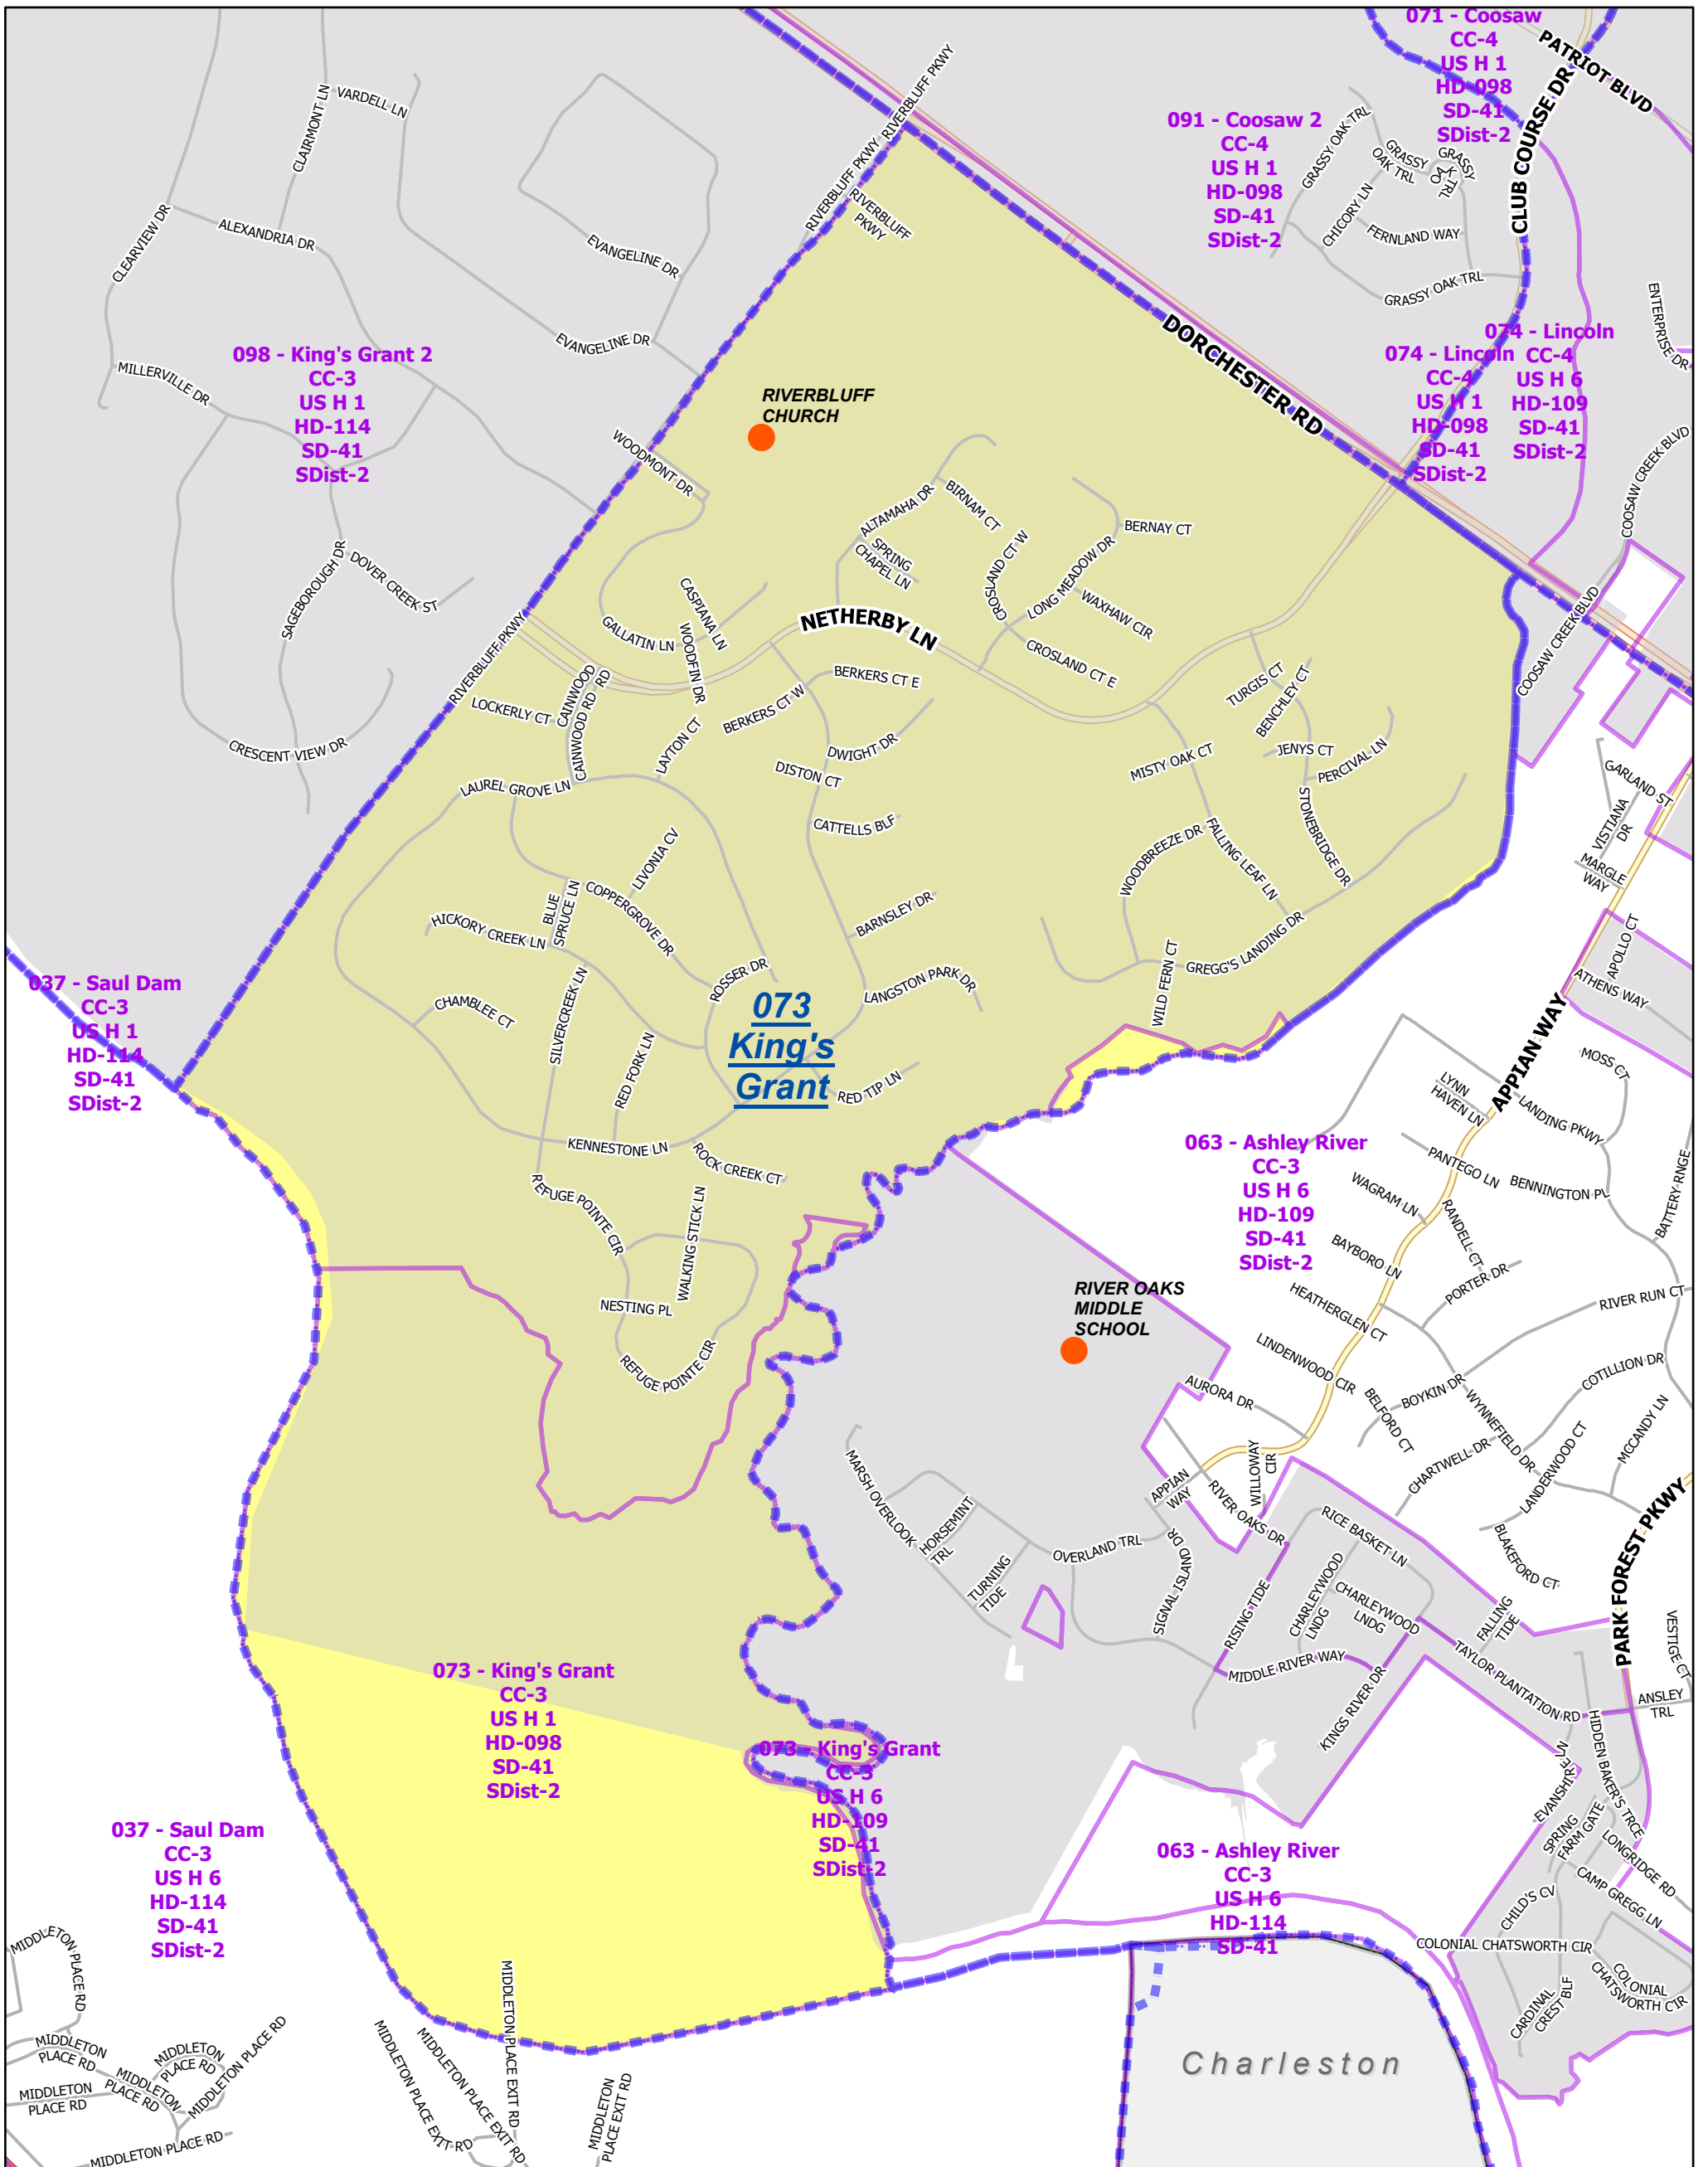

# Precinct : 073 - King's Grant

**Precinct Number : 073**  
**Precinct Name : King's Grant**  
**Polling Place : RIVERBLUFF CHURCH**  
**Polling Location : 5421 RIVERBLUFF PKWY**

**Legend**

- Precincts (Blue dashed line)
- Sub Precinct (Purple outline)
- Active Precinct (Yellow fill)

**PollingLocations**

Polling Place (Orange dot)

Active (Orange dot)