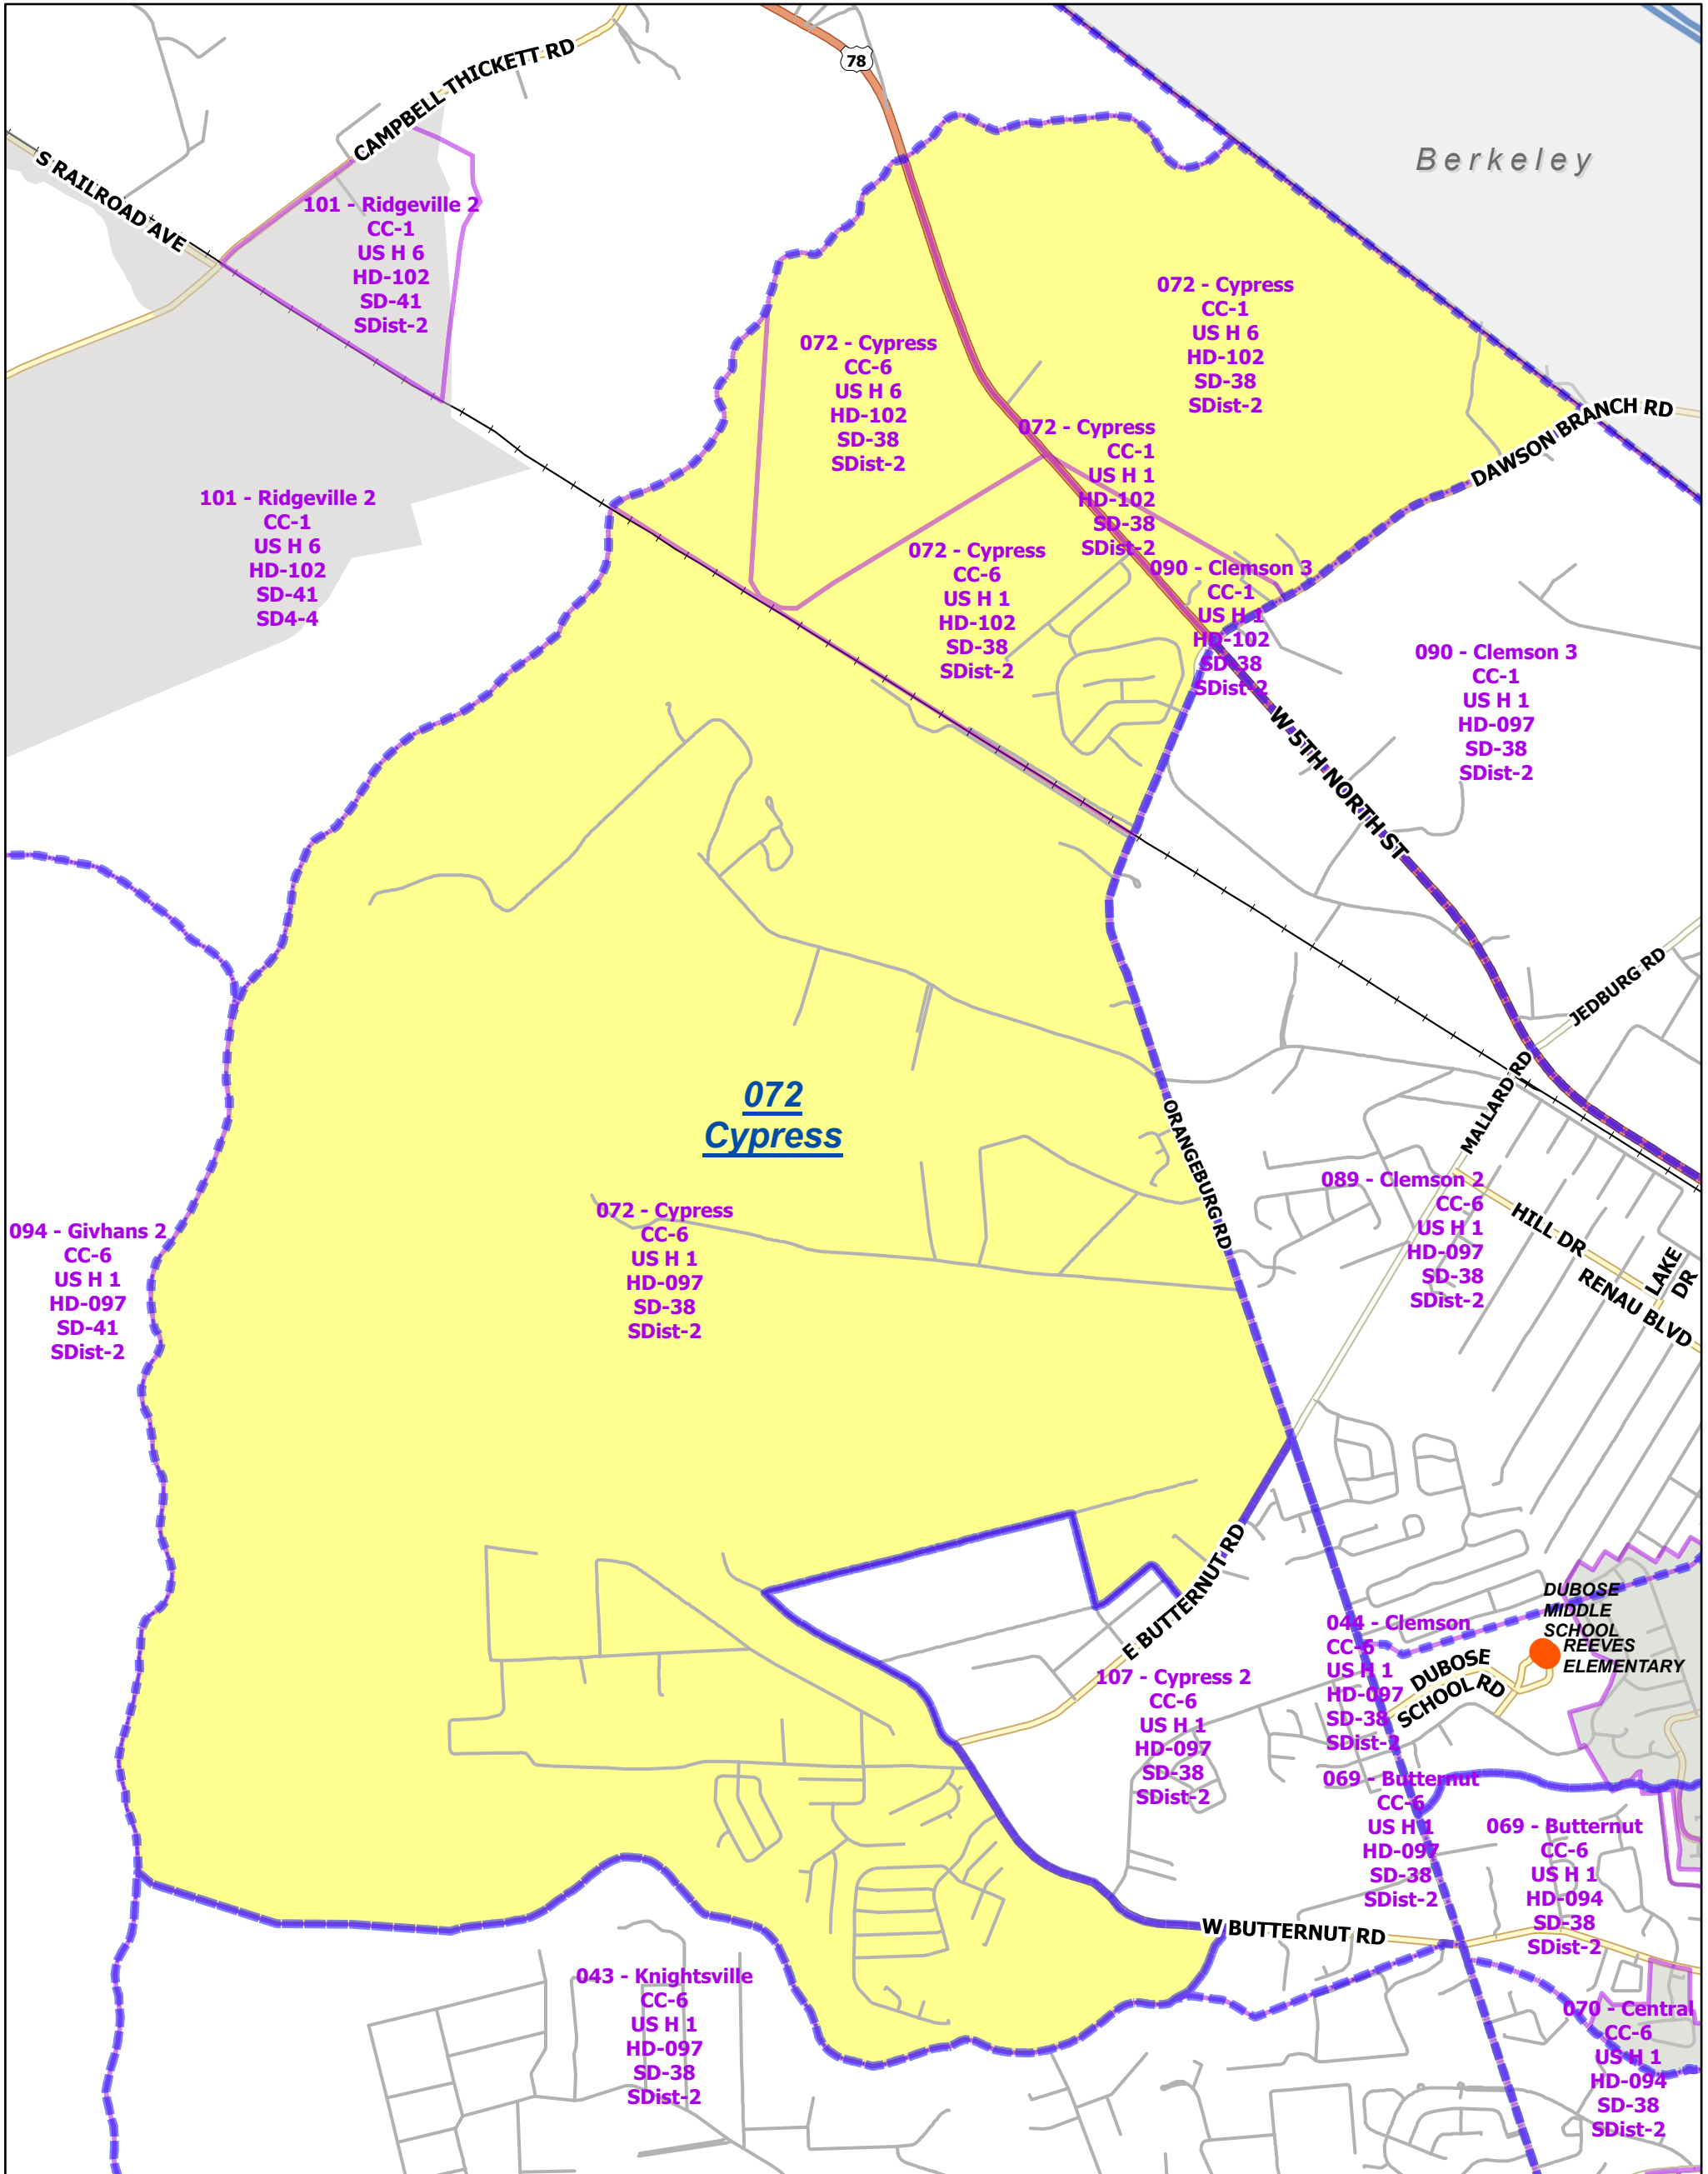

Precinct : 072 - Cypress

Precinct Number : 072
Precinct Name : Cypress
Polling Place : KNIGHTSVILLE ELEMENTARY
Polling Location : 847 ORANGEBURG RD

PollingLocations
Polling Place
 ● Active