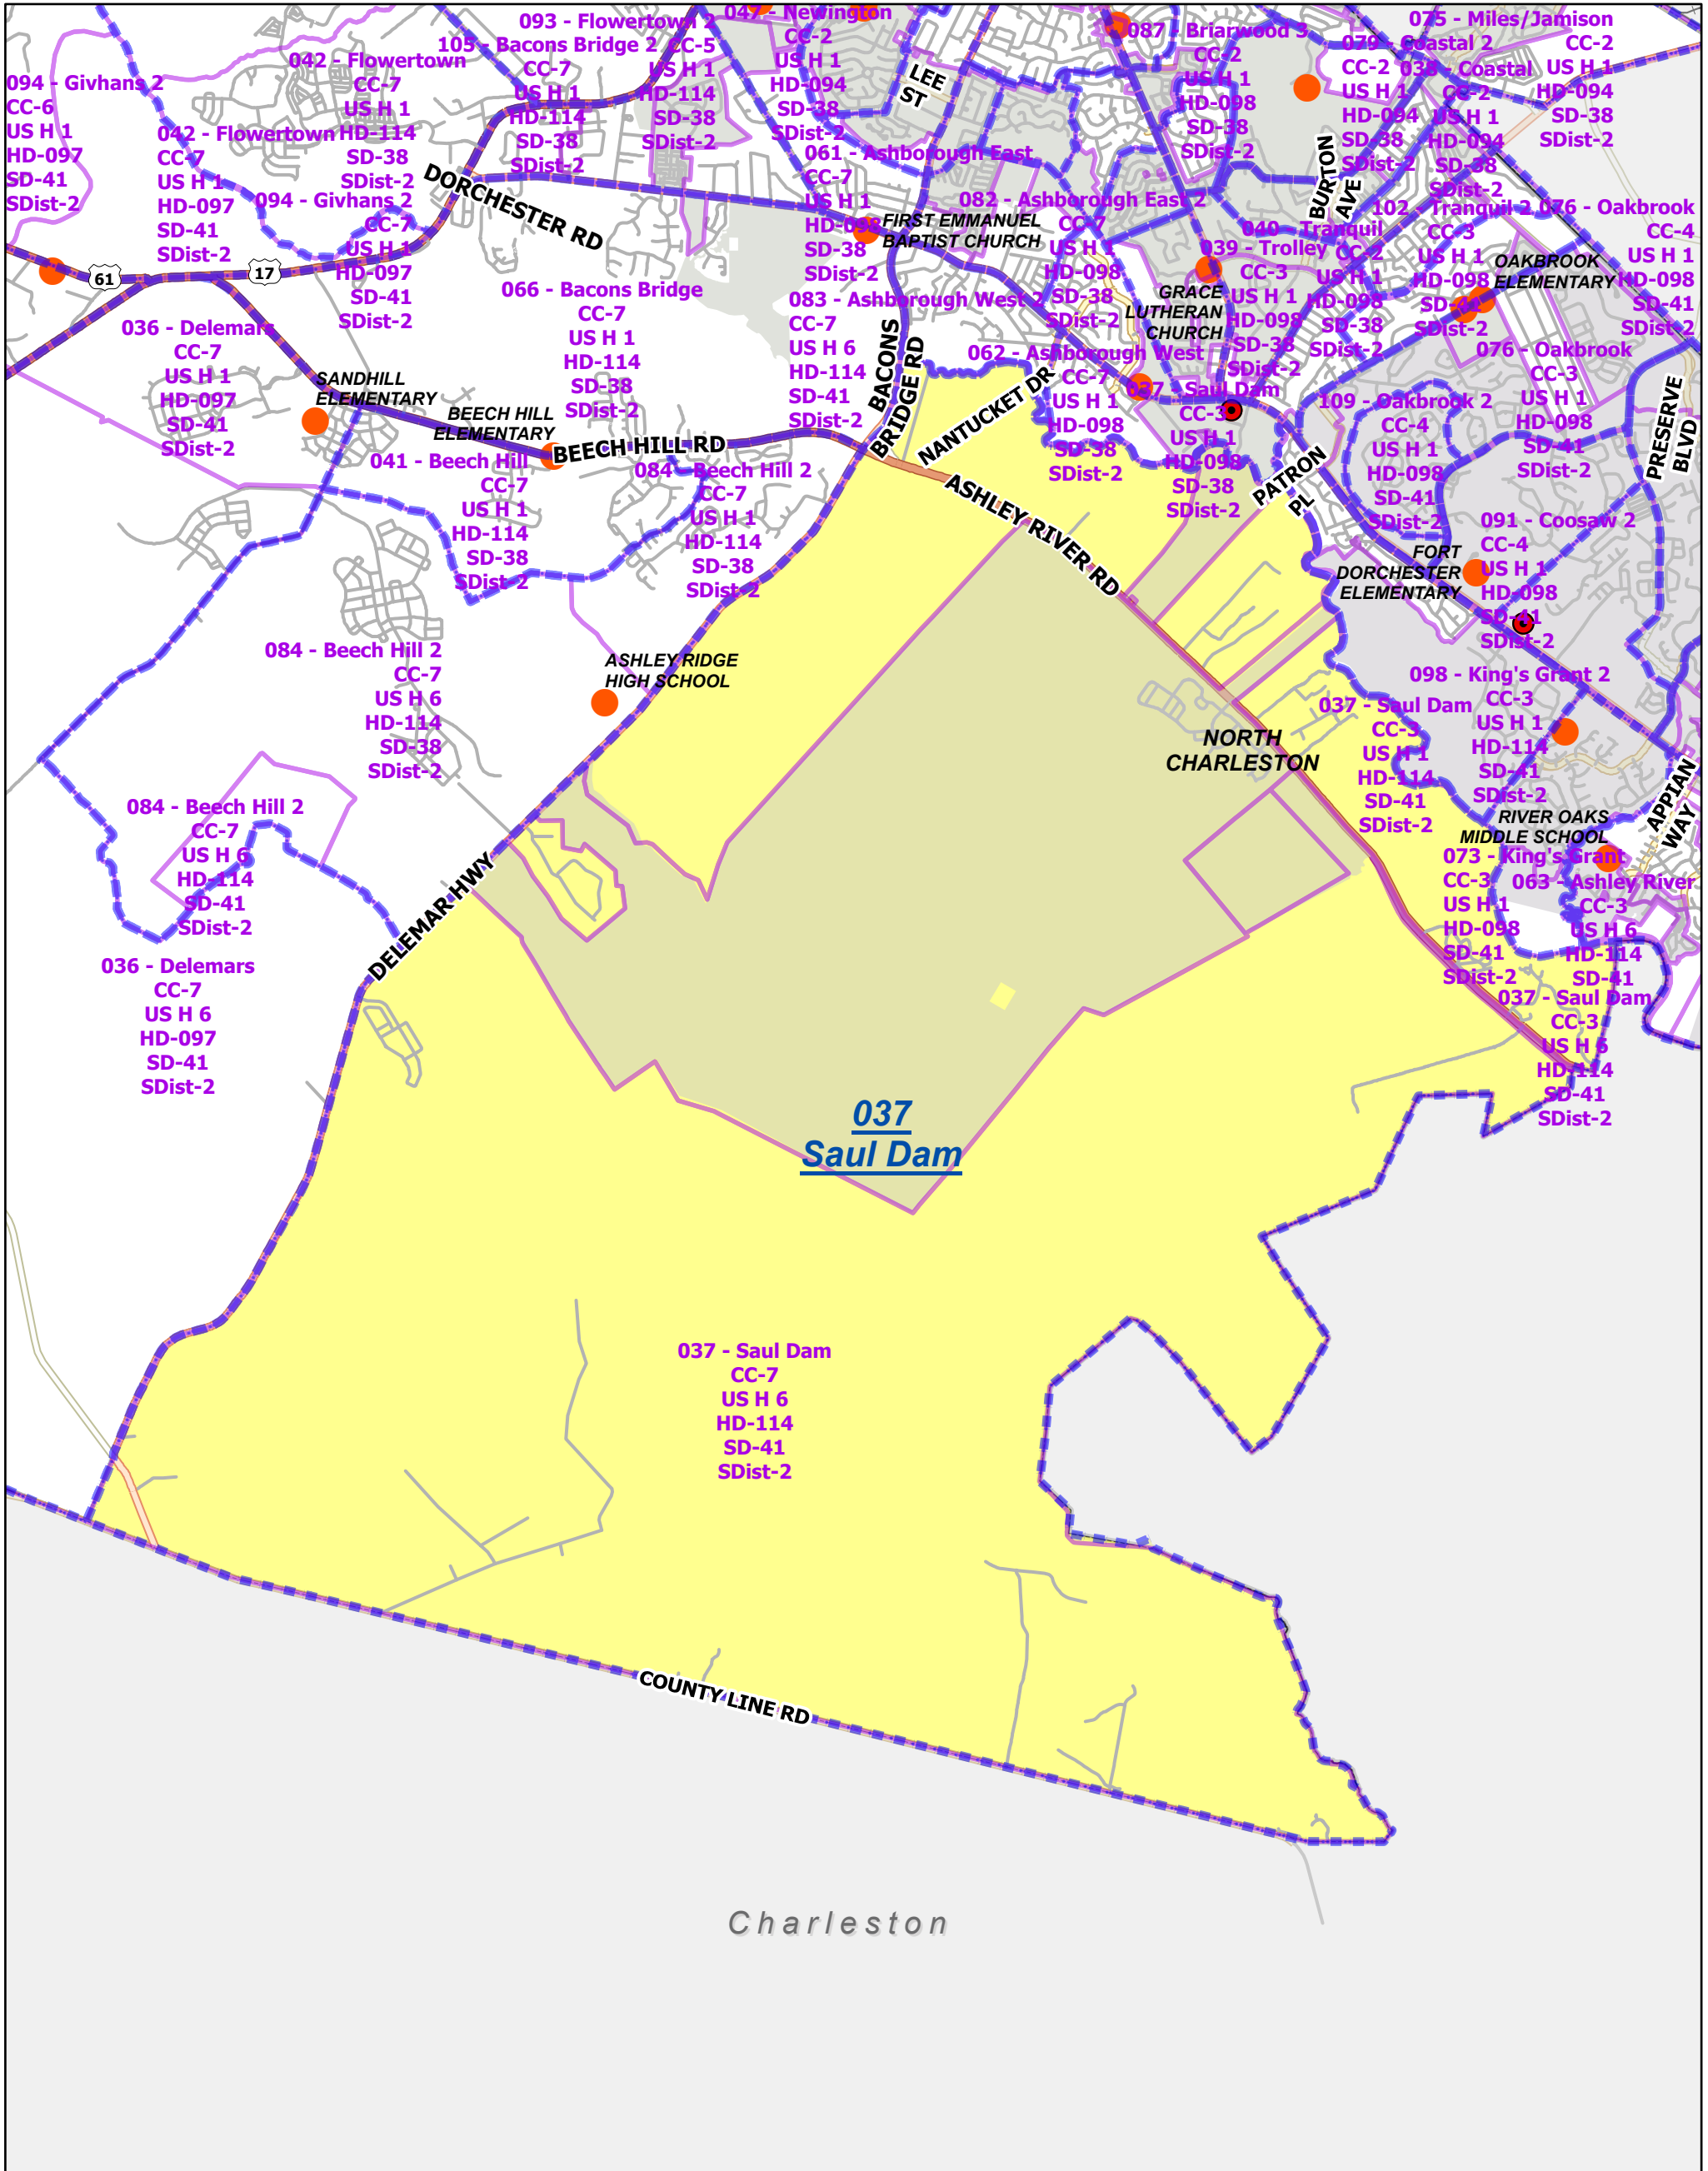

Precinct : 037 - Saul Dam

Precinct Number : 037

Precinct Name : Saul Dam
Polling Place : BEECH HILL ELEMENTARY
Polling Location : 1001 BEECH HILL RD

- Precincts
- Sub Precinct
- Active Precinct

PollingLocations

- Polling Place**
- Active
- Early