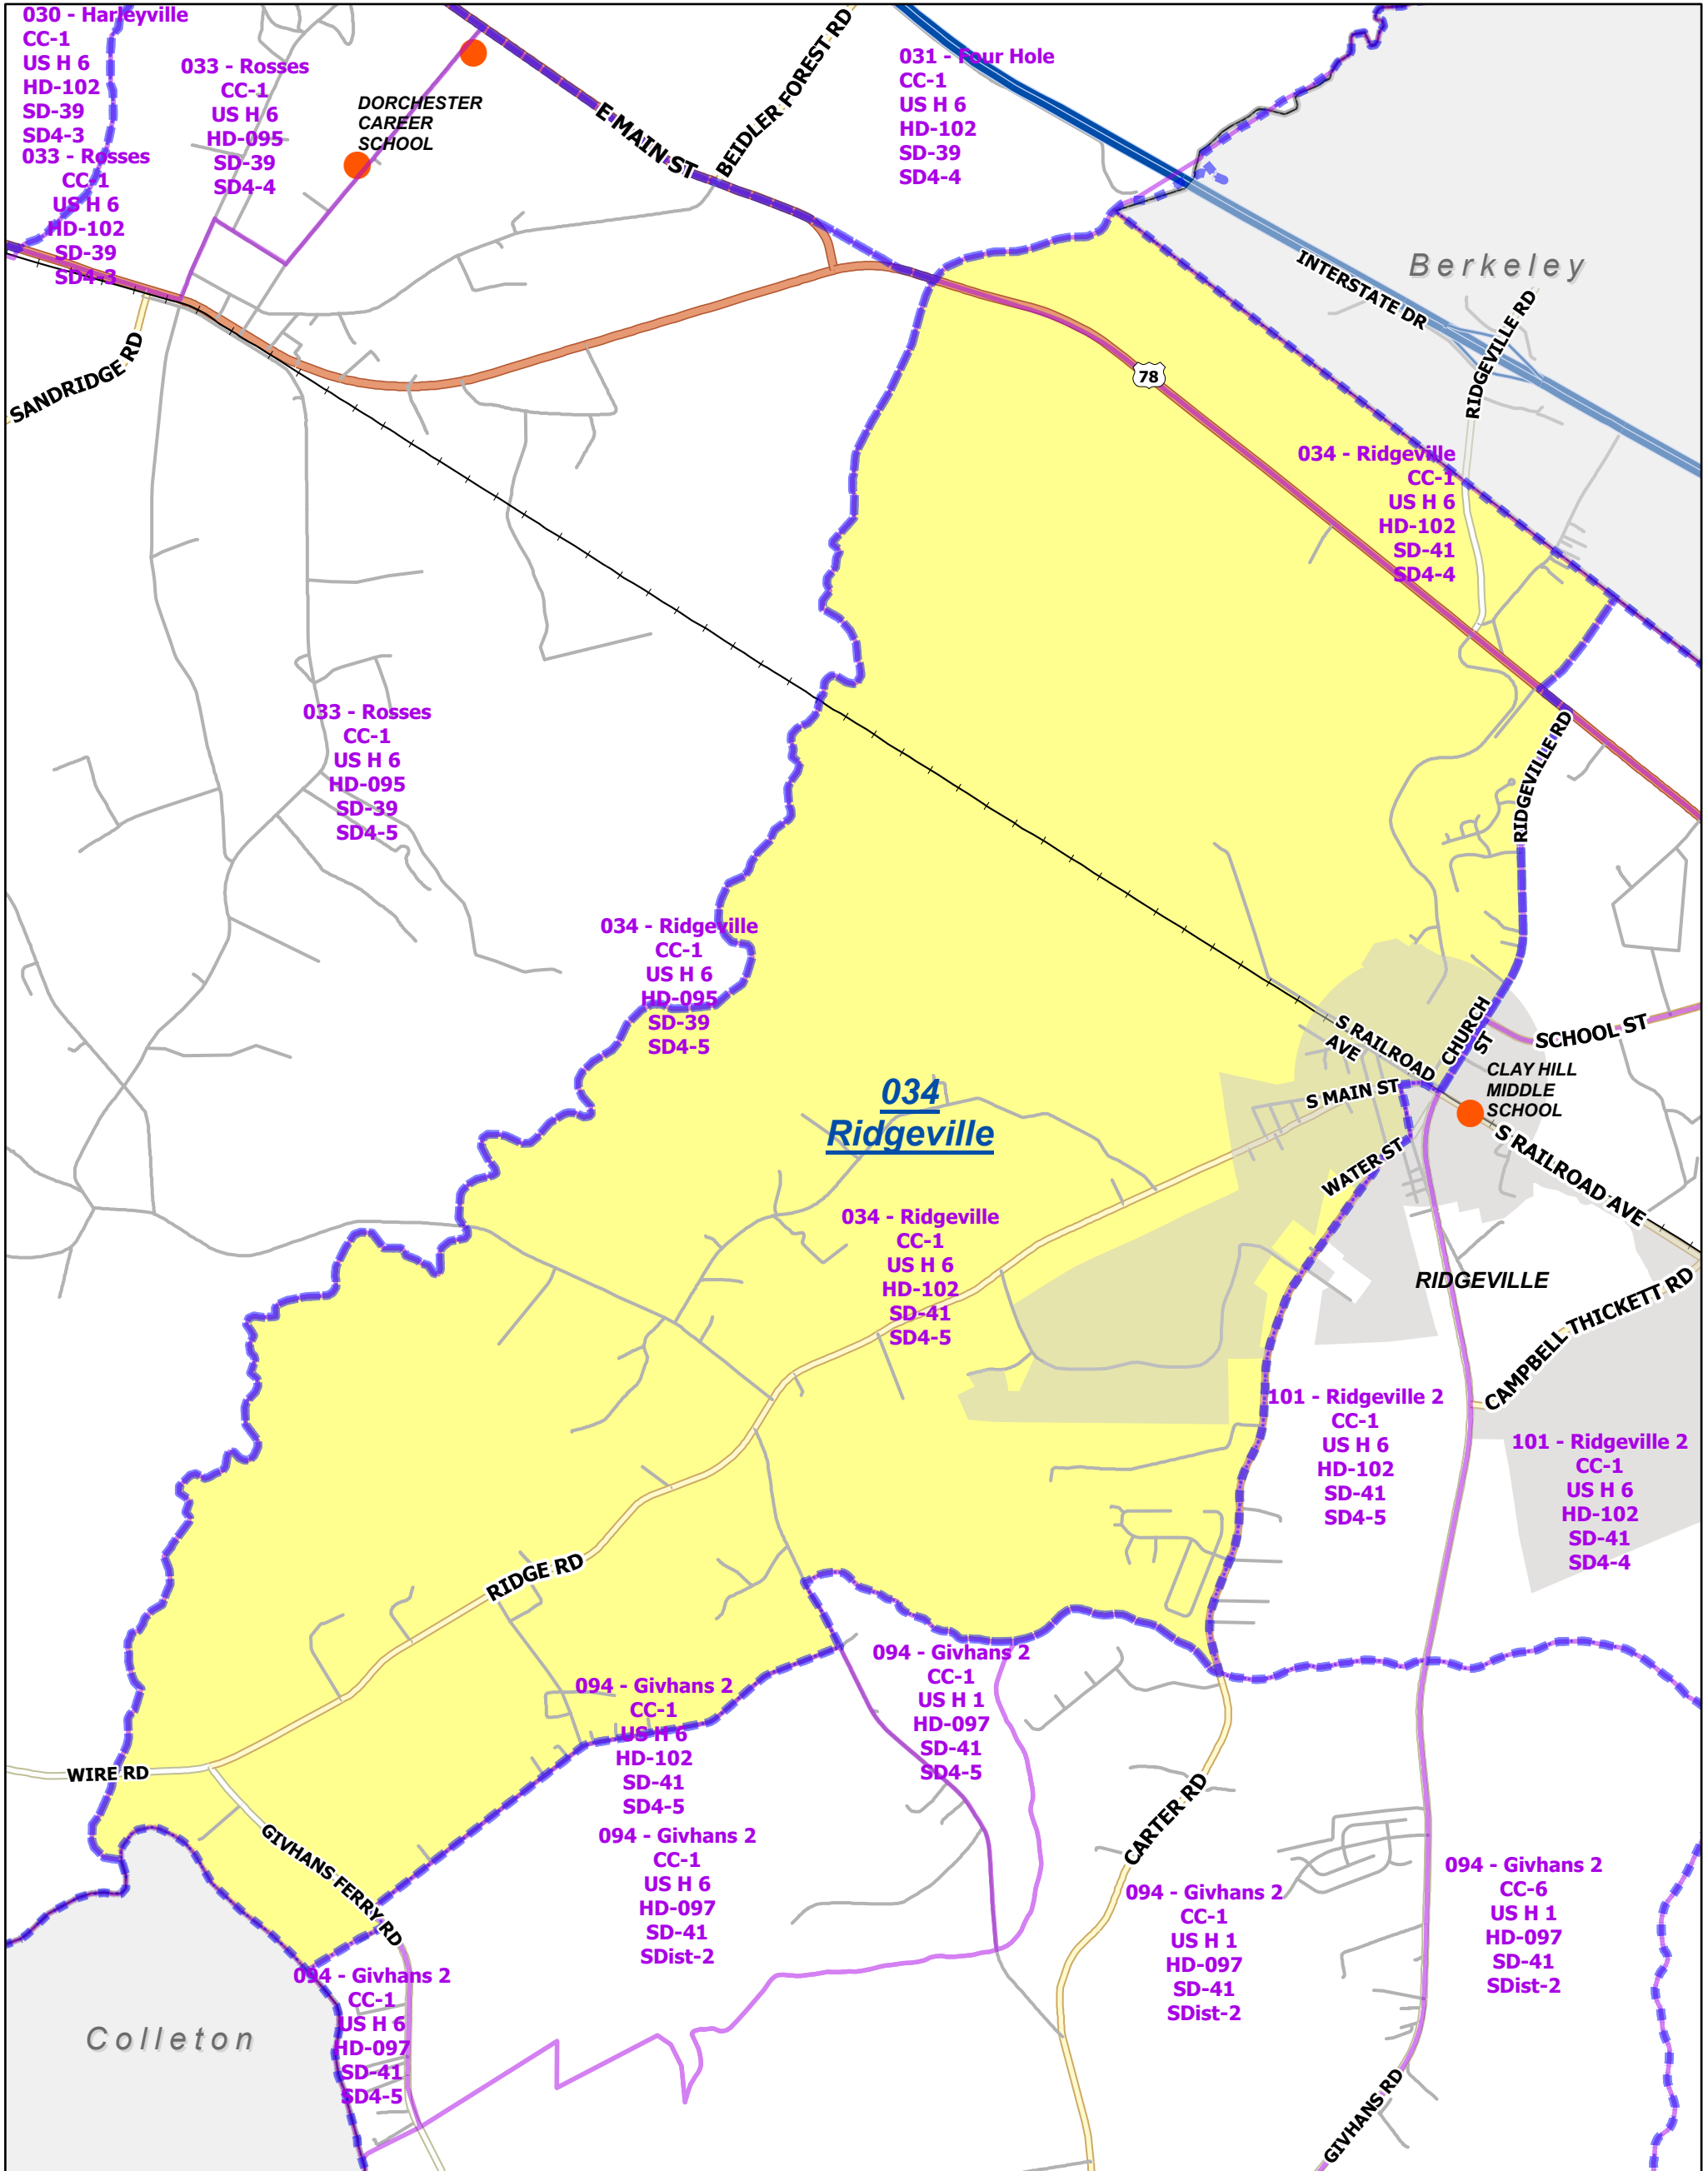

Precinct : 034 - Ridgeville

Precinct Number : 034

Precinct Name : Ridgeville

Polling Place : CLAY HILL MIDDLE SCHOOL

Polling Location : 387 S RAILROAD AVE

Precincts
 Sub Precinct
 Active Precinct
PollingLocations
Polling Place
 Active