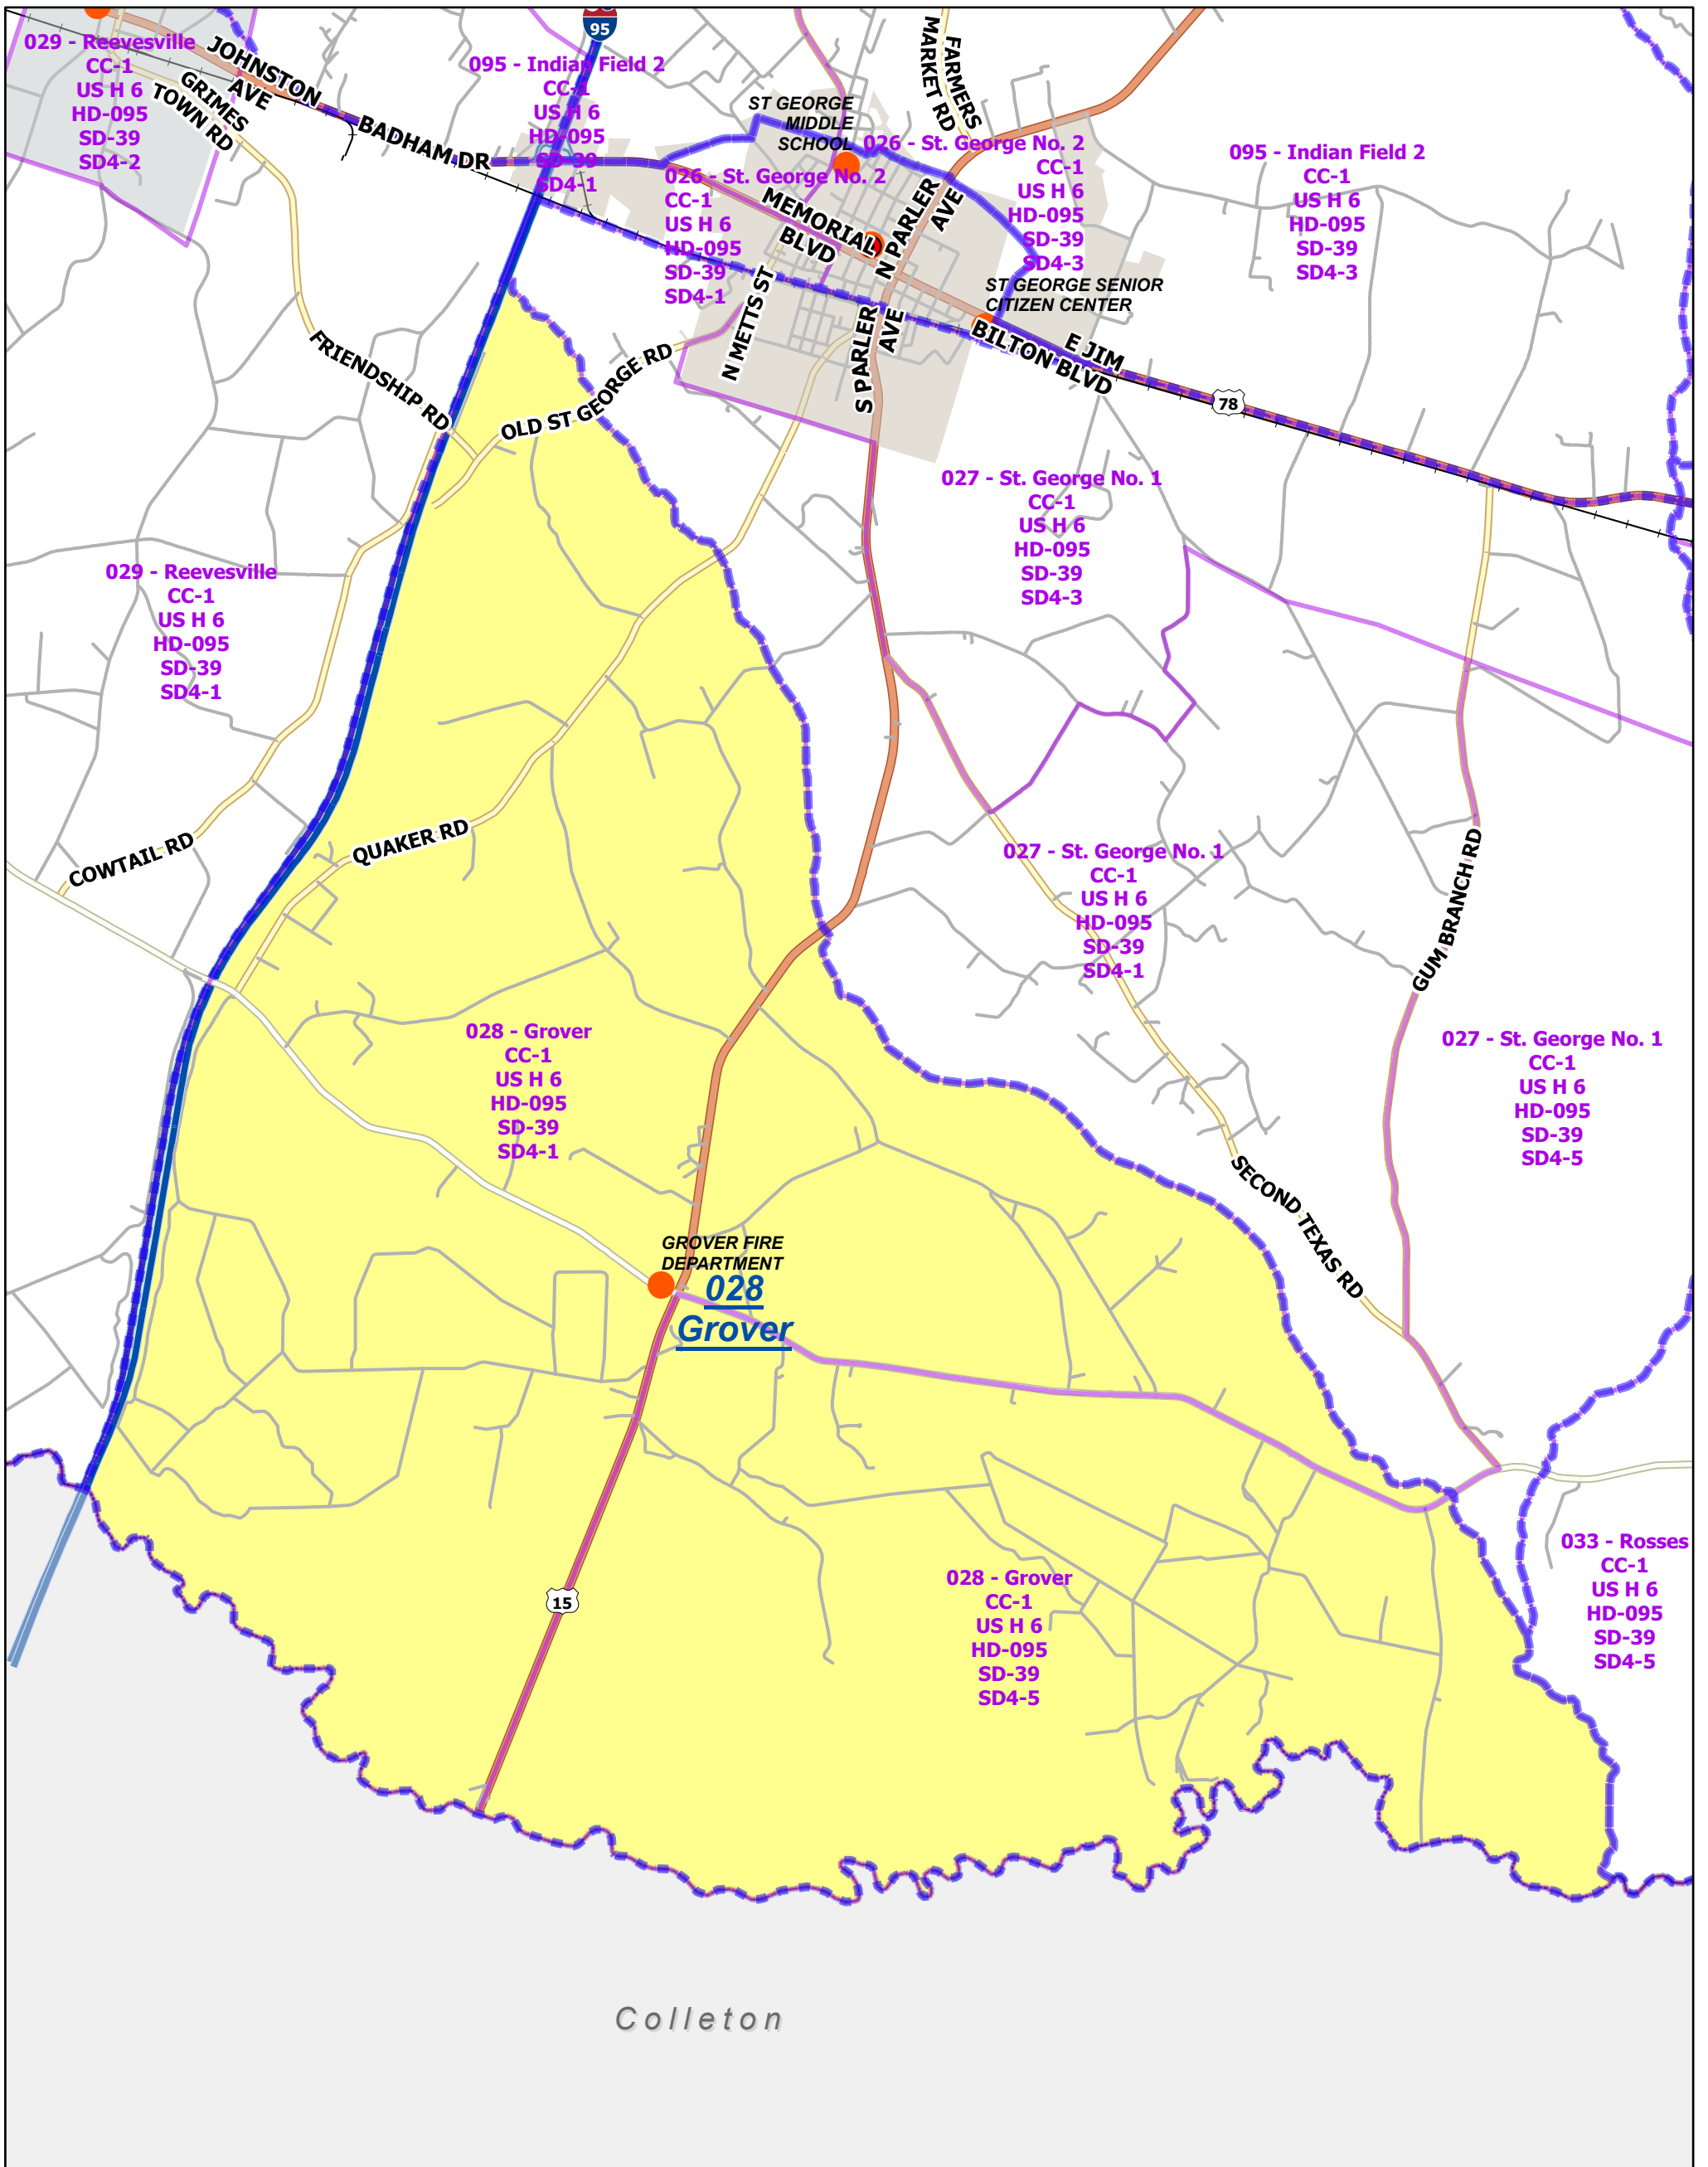

Precinct : 028 - Grover

Precinct Number : 028
Precinct Name : Grover
Polling Place : GROVER FIRE DEPARTMENT
Polling Location : 3336 WIRE RD

- Precincts
 - Sub Precinct
 - Active Precinct
- PollingLocations**
- Polling Place**
- Active
 - Early