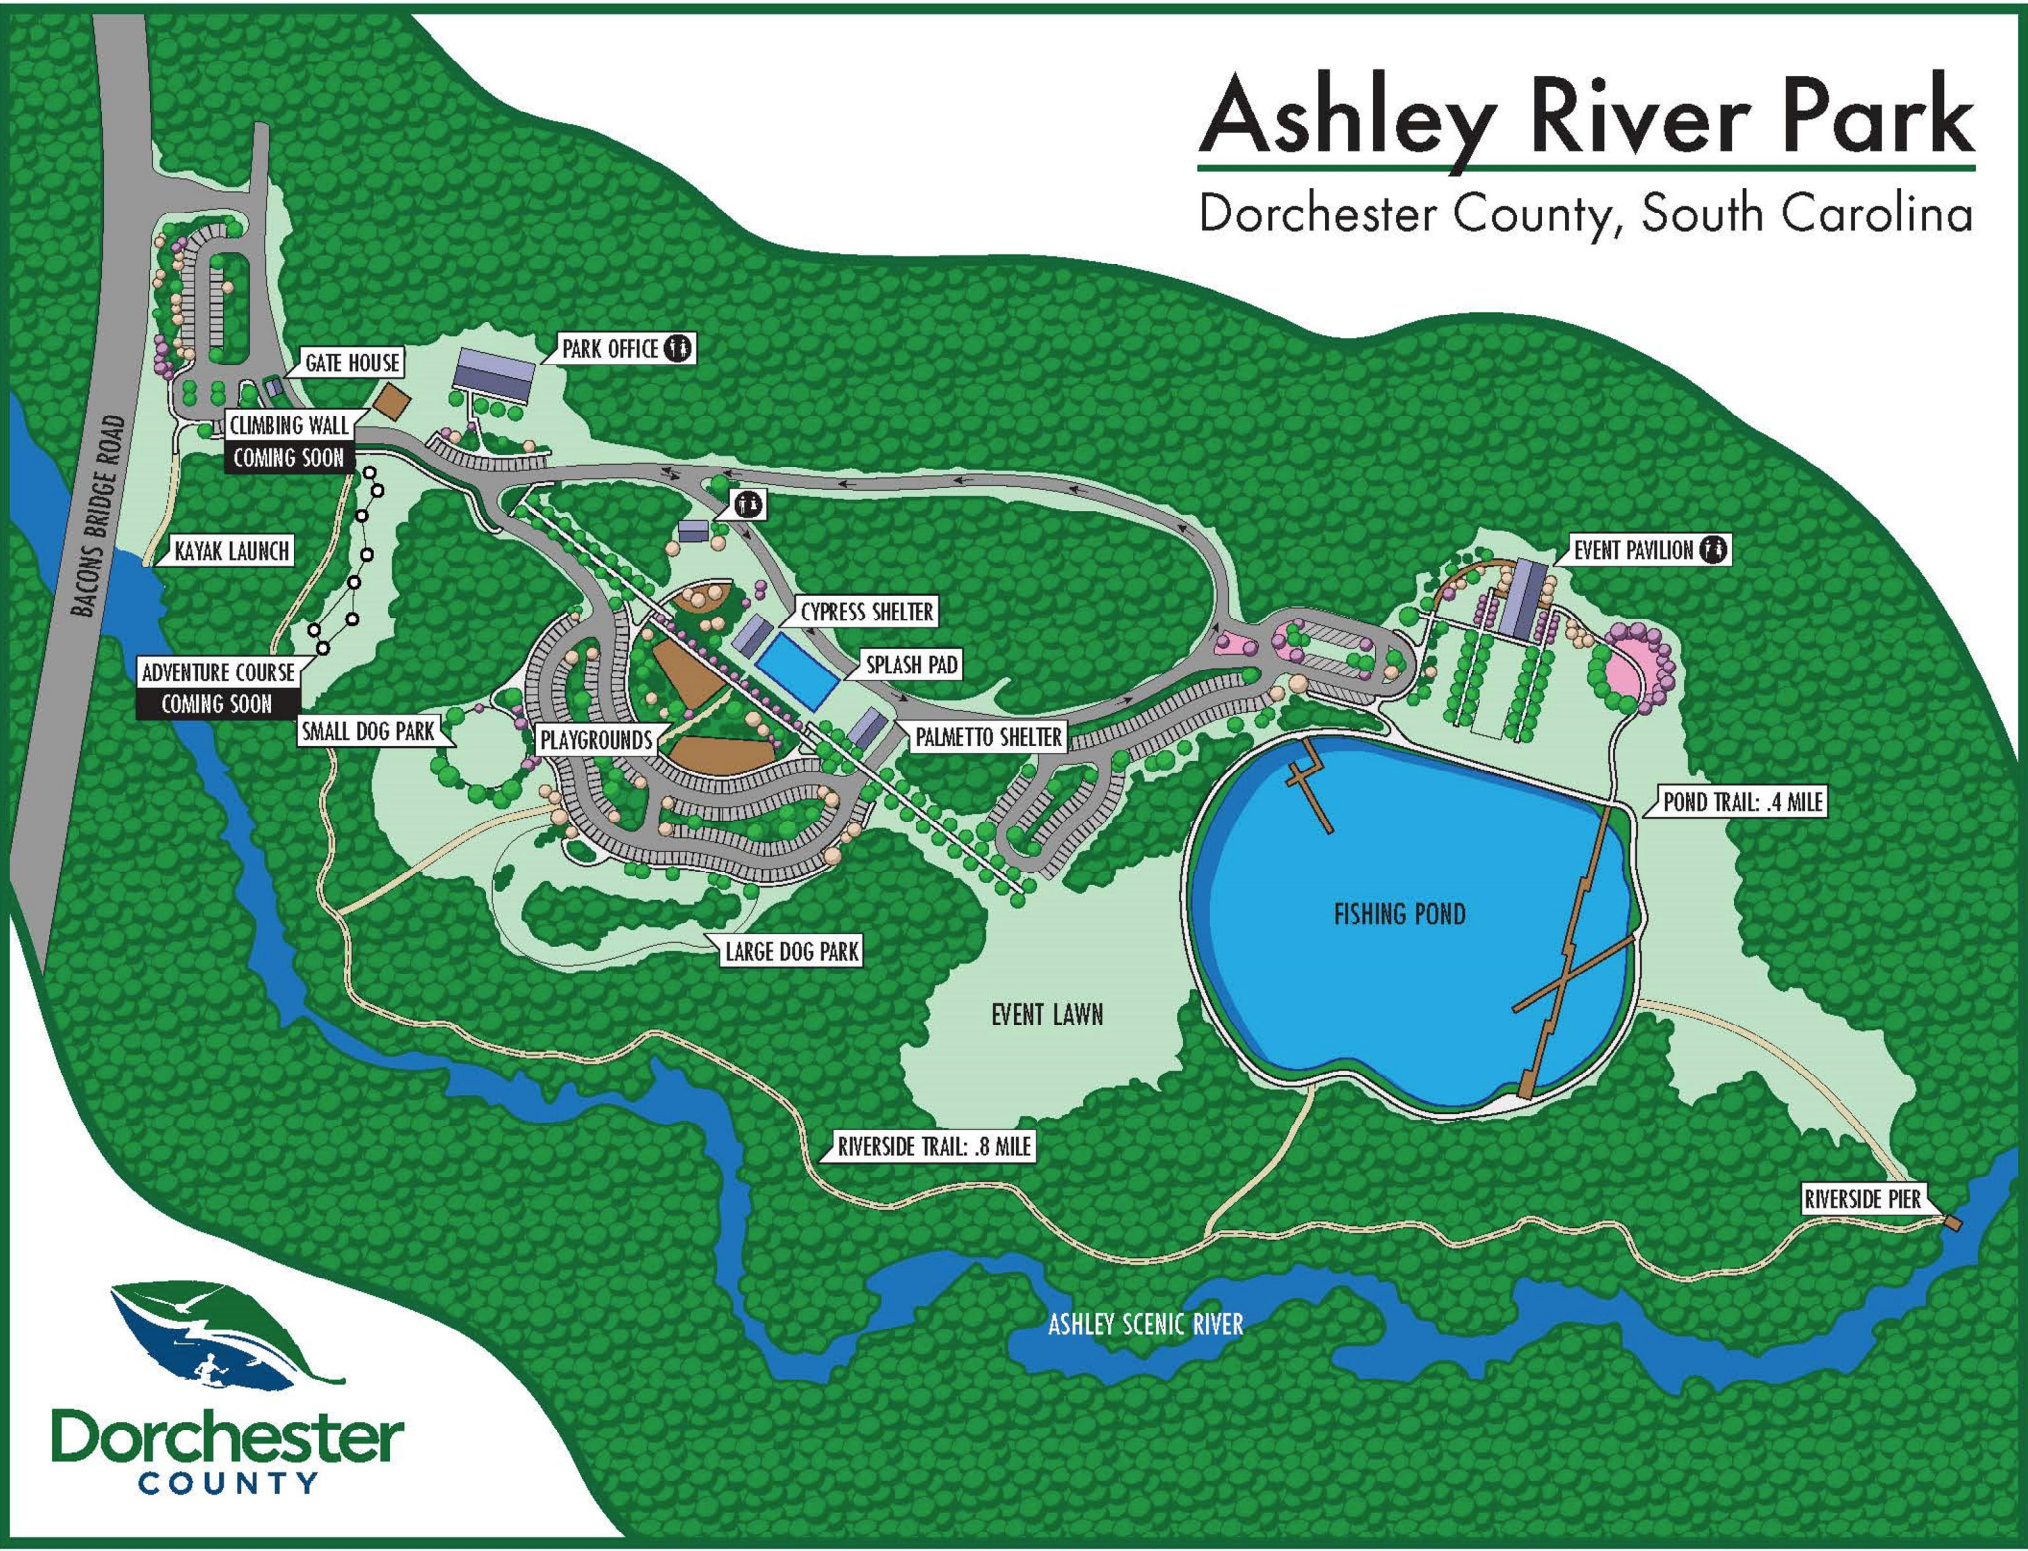

# Ashley River Park

Dorchester County, South Carolina

**Dorchester**  
COUNTY