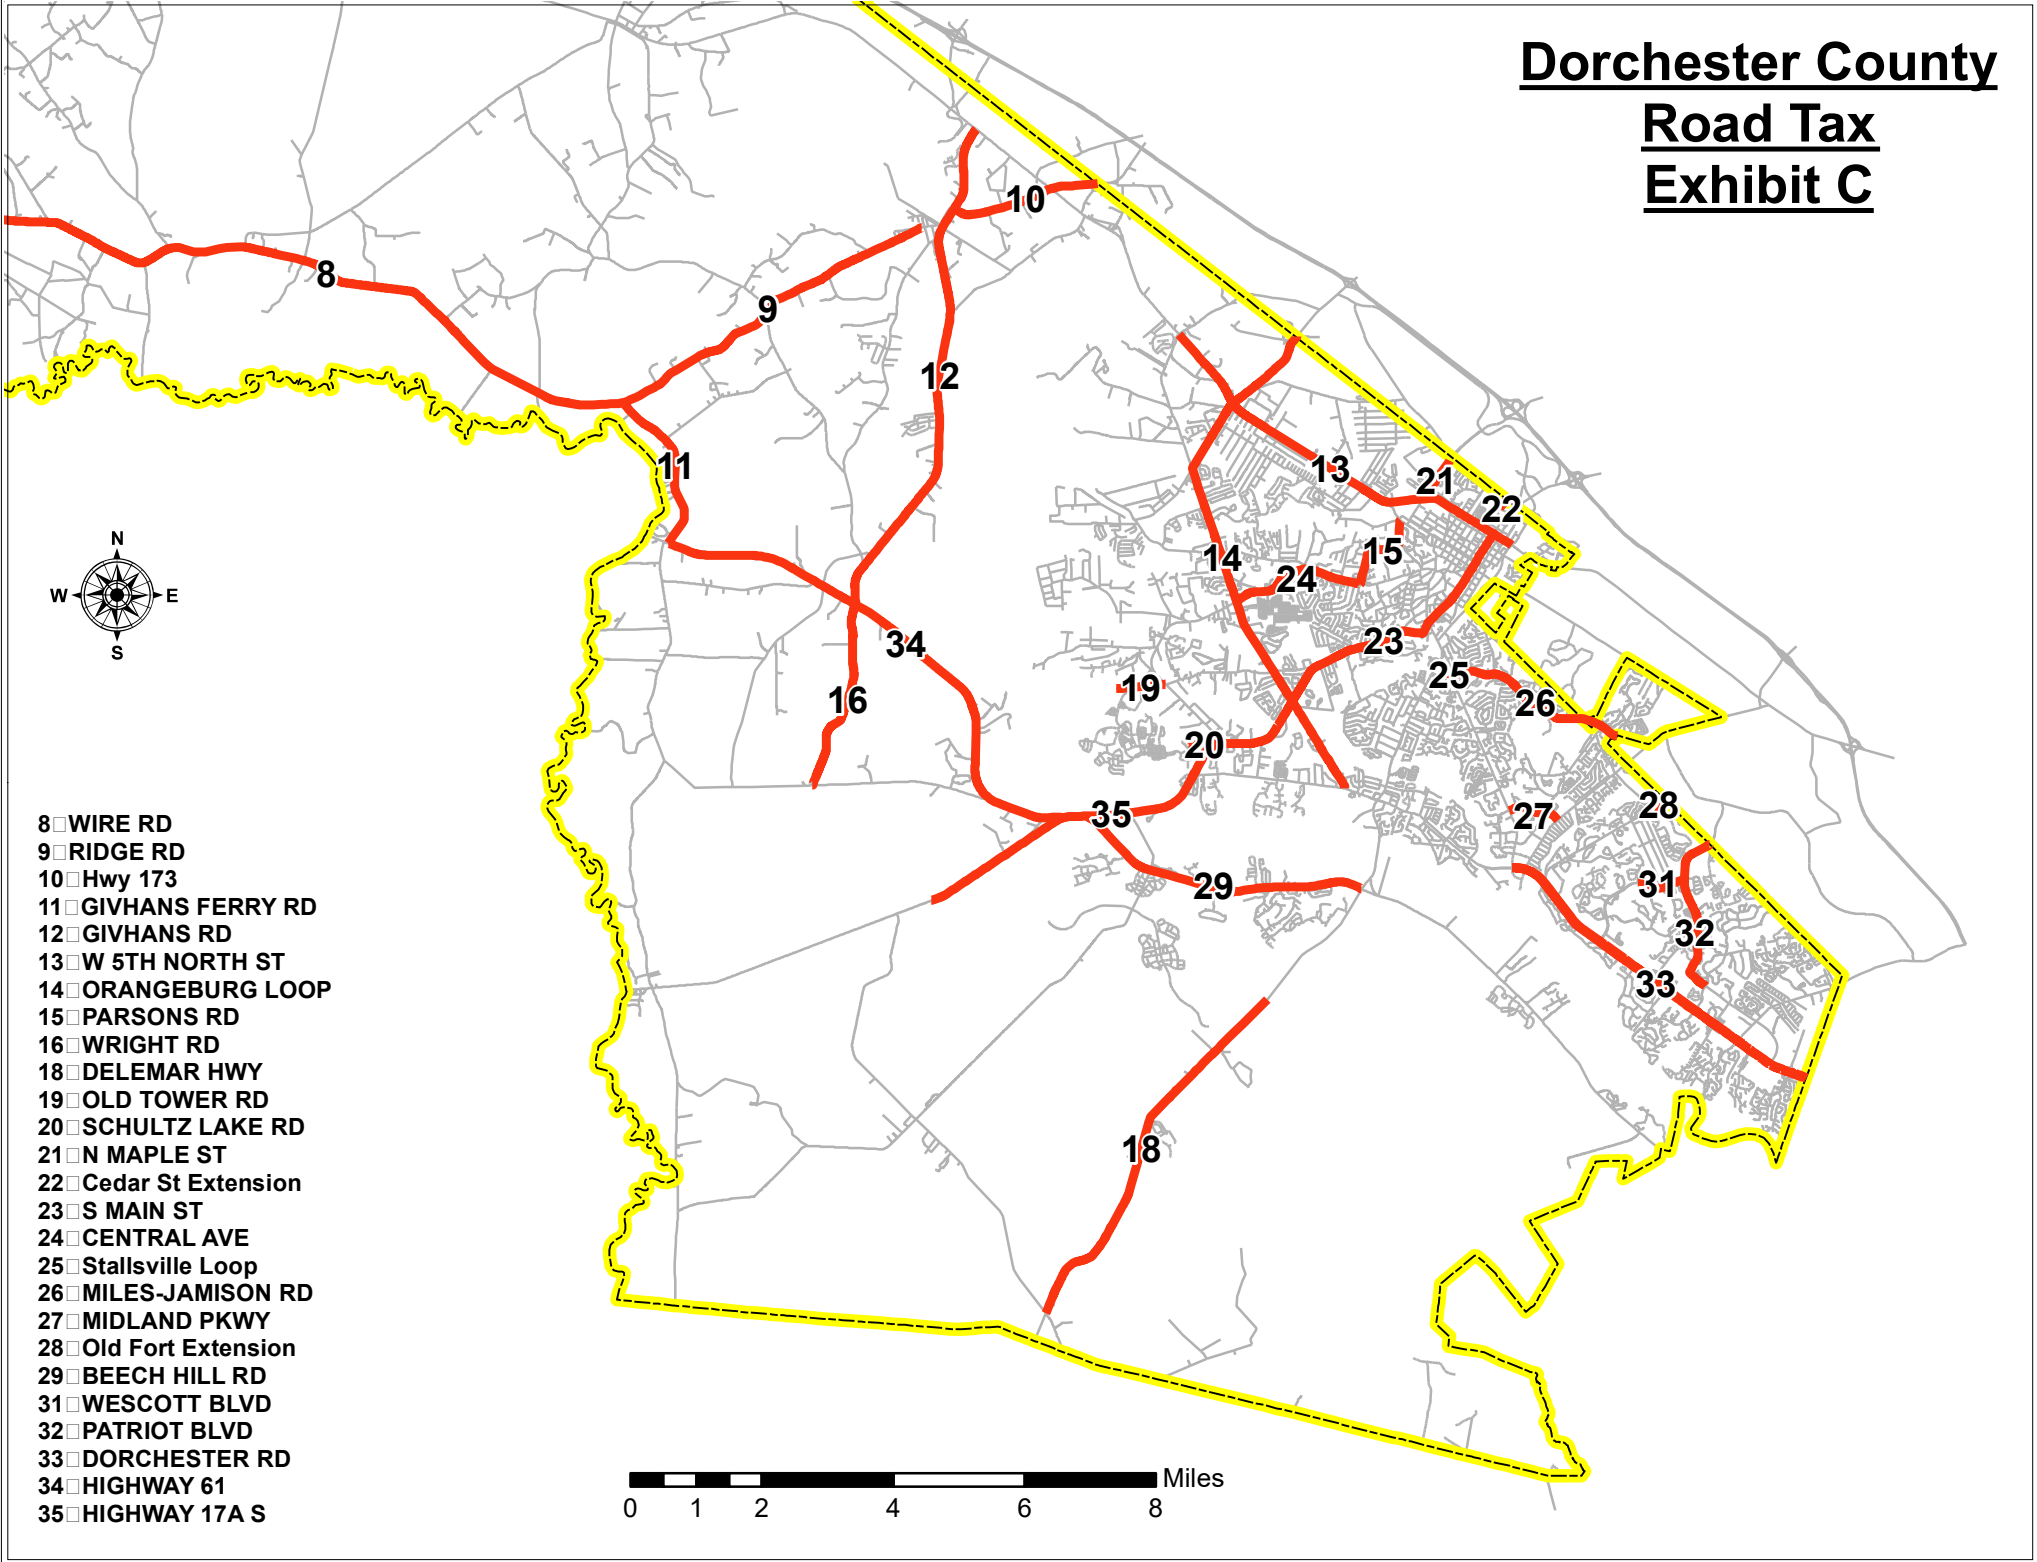

Dorchester County Road Tax Exhibit C

- 8 □ WIRE RD
- 9 □ RIDGE RD
- 10 □ Hwy 173
- 11 □ GIVHANS FERRY RD
- 12 □ GIVHANS RD
- 13 □ W 5TH NORTH ST
- 14 □ ORANGEBURG LOOP
- 15 □ PARSONS RD
- 16 □ WRIGHT RD
- 18 □ DELEMAR HWY
- 19 □ OLD TOWER RD
- 20 □ SCHULTZ LAKE RD
- 21 □ N MAPLE ST
- 22 □ Cedar St Extension
- 23 □ S MAIN ST
- 24 □ CENTRAL AVE
- 25 □ Stallsville Loop
- 26 □ MILES-JAMISON RD
- 27 □ MIDLAND PKWY
- 28 □ Old Fort Extension
- 29 □ BEECH HILL RD
- 31 □ WESCOTT BLVD
- 32 □ PATRIOT BLVD
- 33 □ DORCHESTER RD
- 34 □ HIGHWAY 61
- 35 □ HIGHWAY 17A S