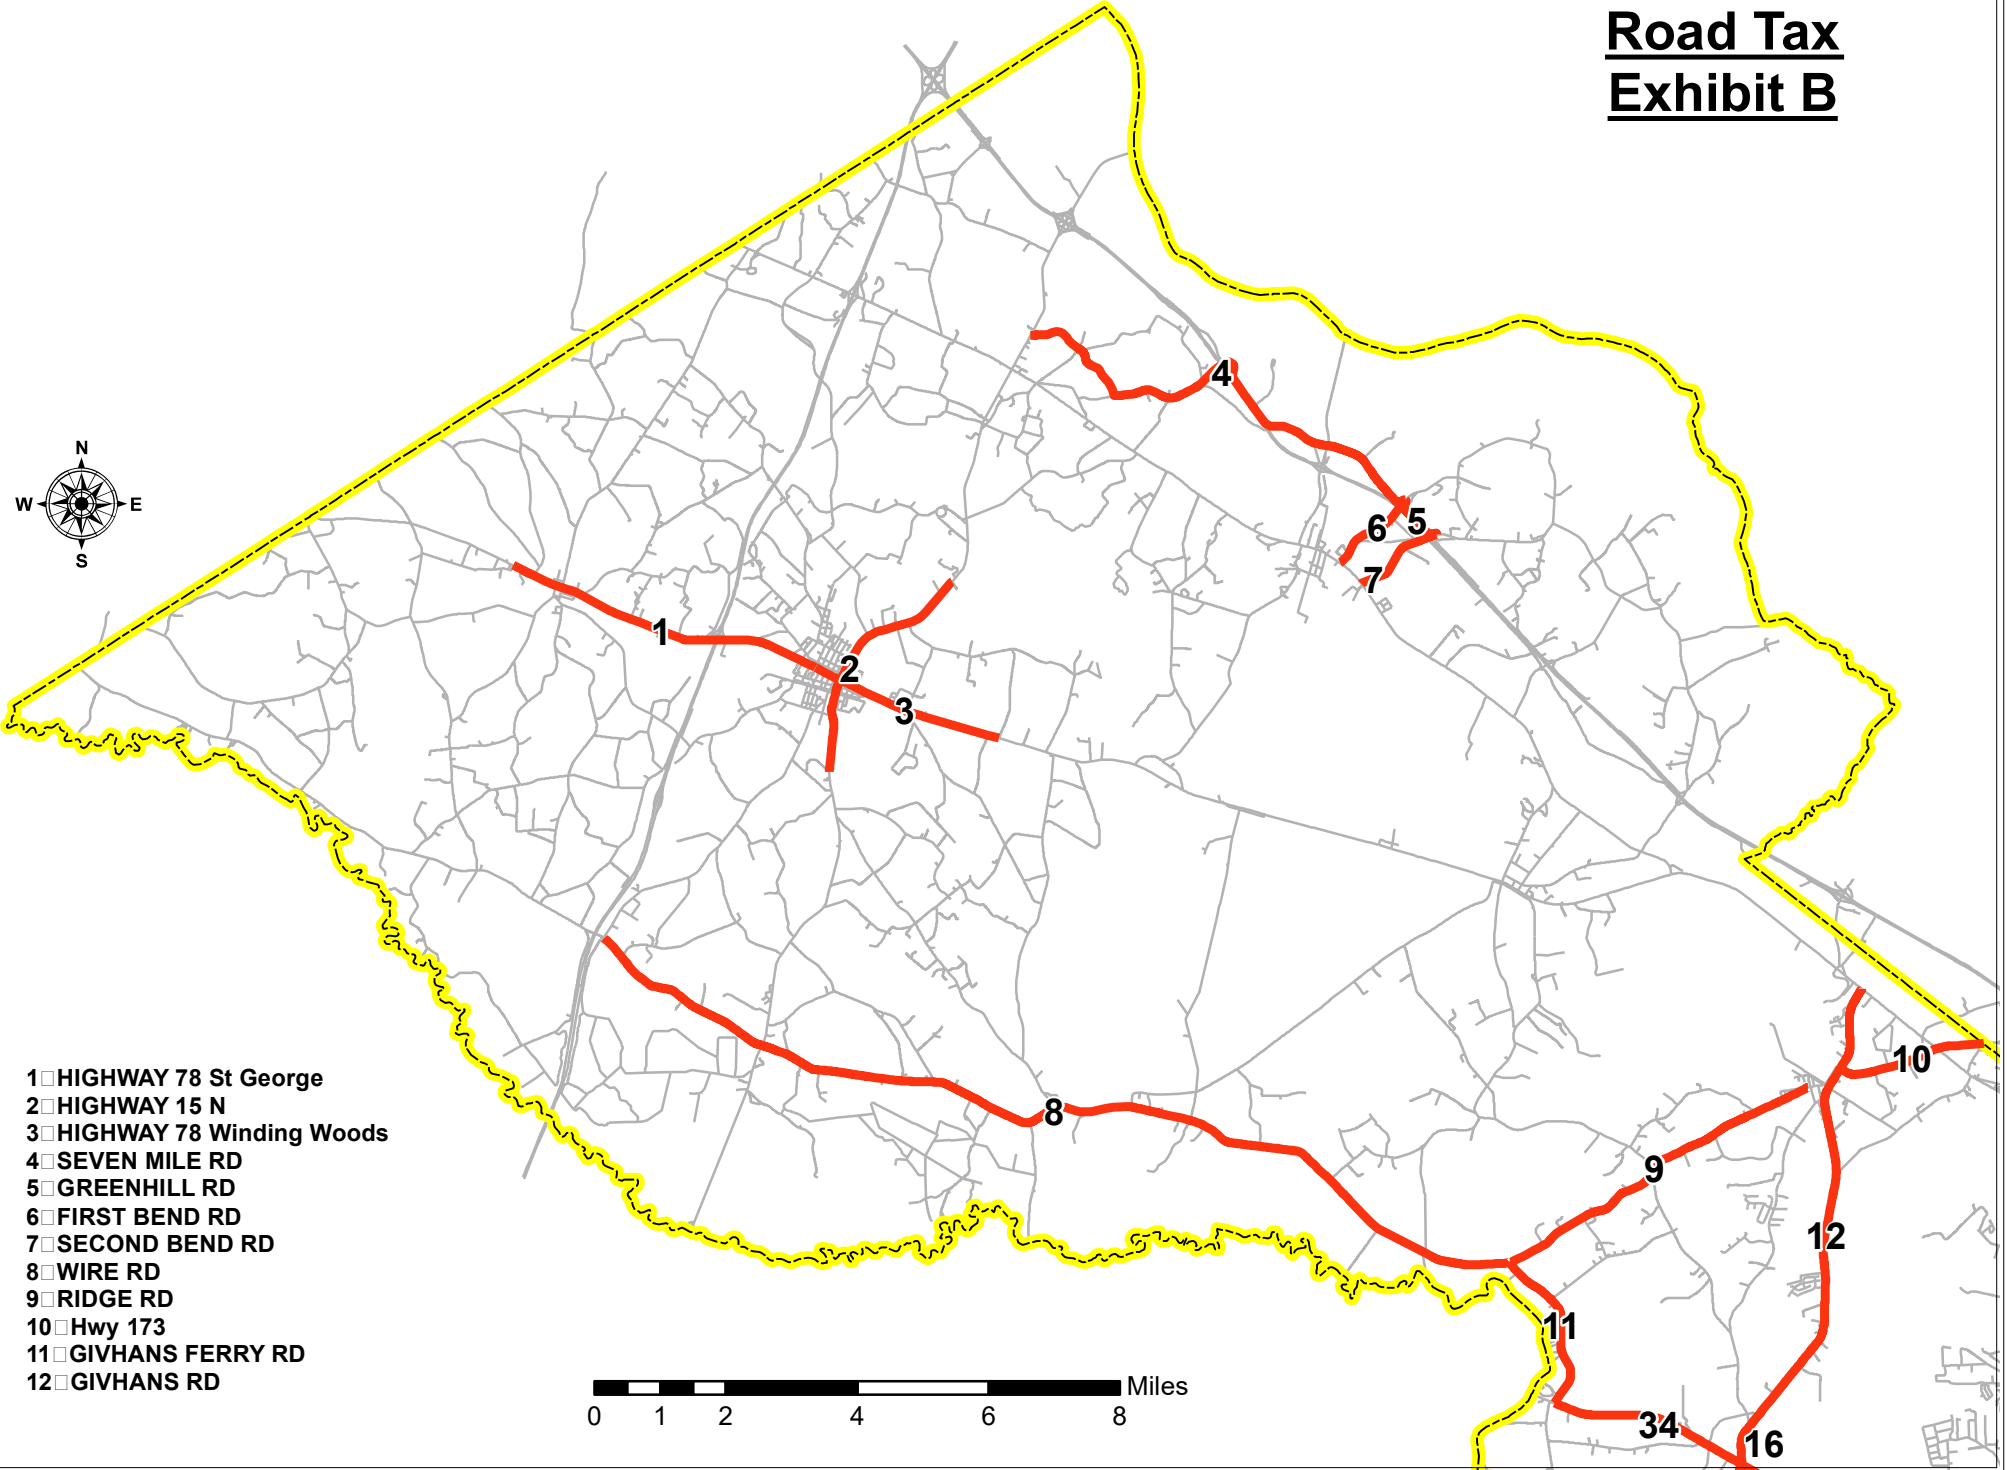

**Dorchester County**  
**Road Tax**  
**Exhibit B**

- 1 □ HIGHWAY 78 St George
- 2 □ HIGHWAY 15 N
- 3 □ HIGHWAY 78 Winding Woods
- 4 □ SEVEN MILE RD
- 5 □ GREENHILL RD
- 6 □ FIRST BEND RD
- 7 □ SECOND BEND RD
- 8 □ WIRE RD
- 9 □ RIDGE RD
- 10 □ Hwy 173
- 11 □ GIVHANS FERRY RD
- 12 □ GIVHANS RD

0 1 2 4 6 8 Miles