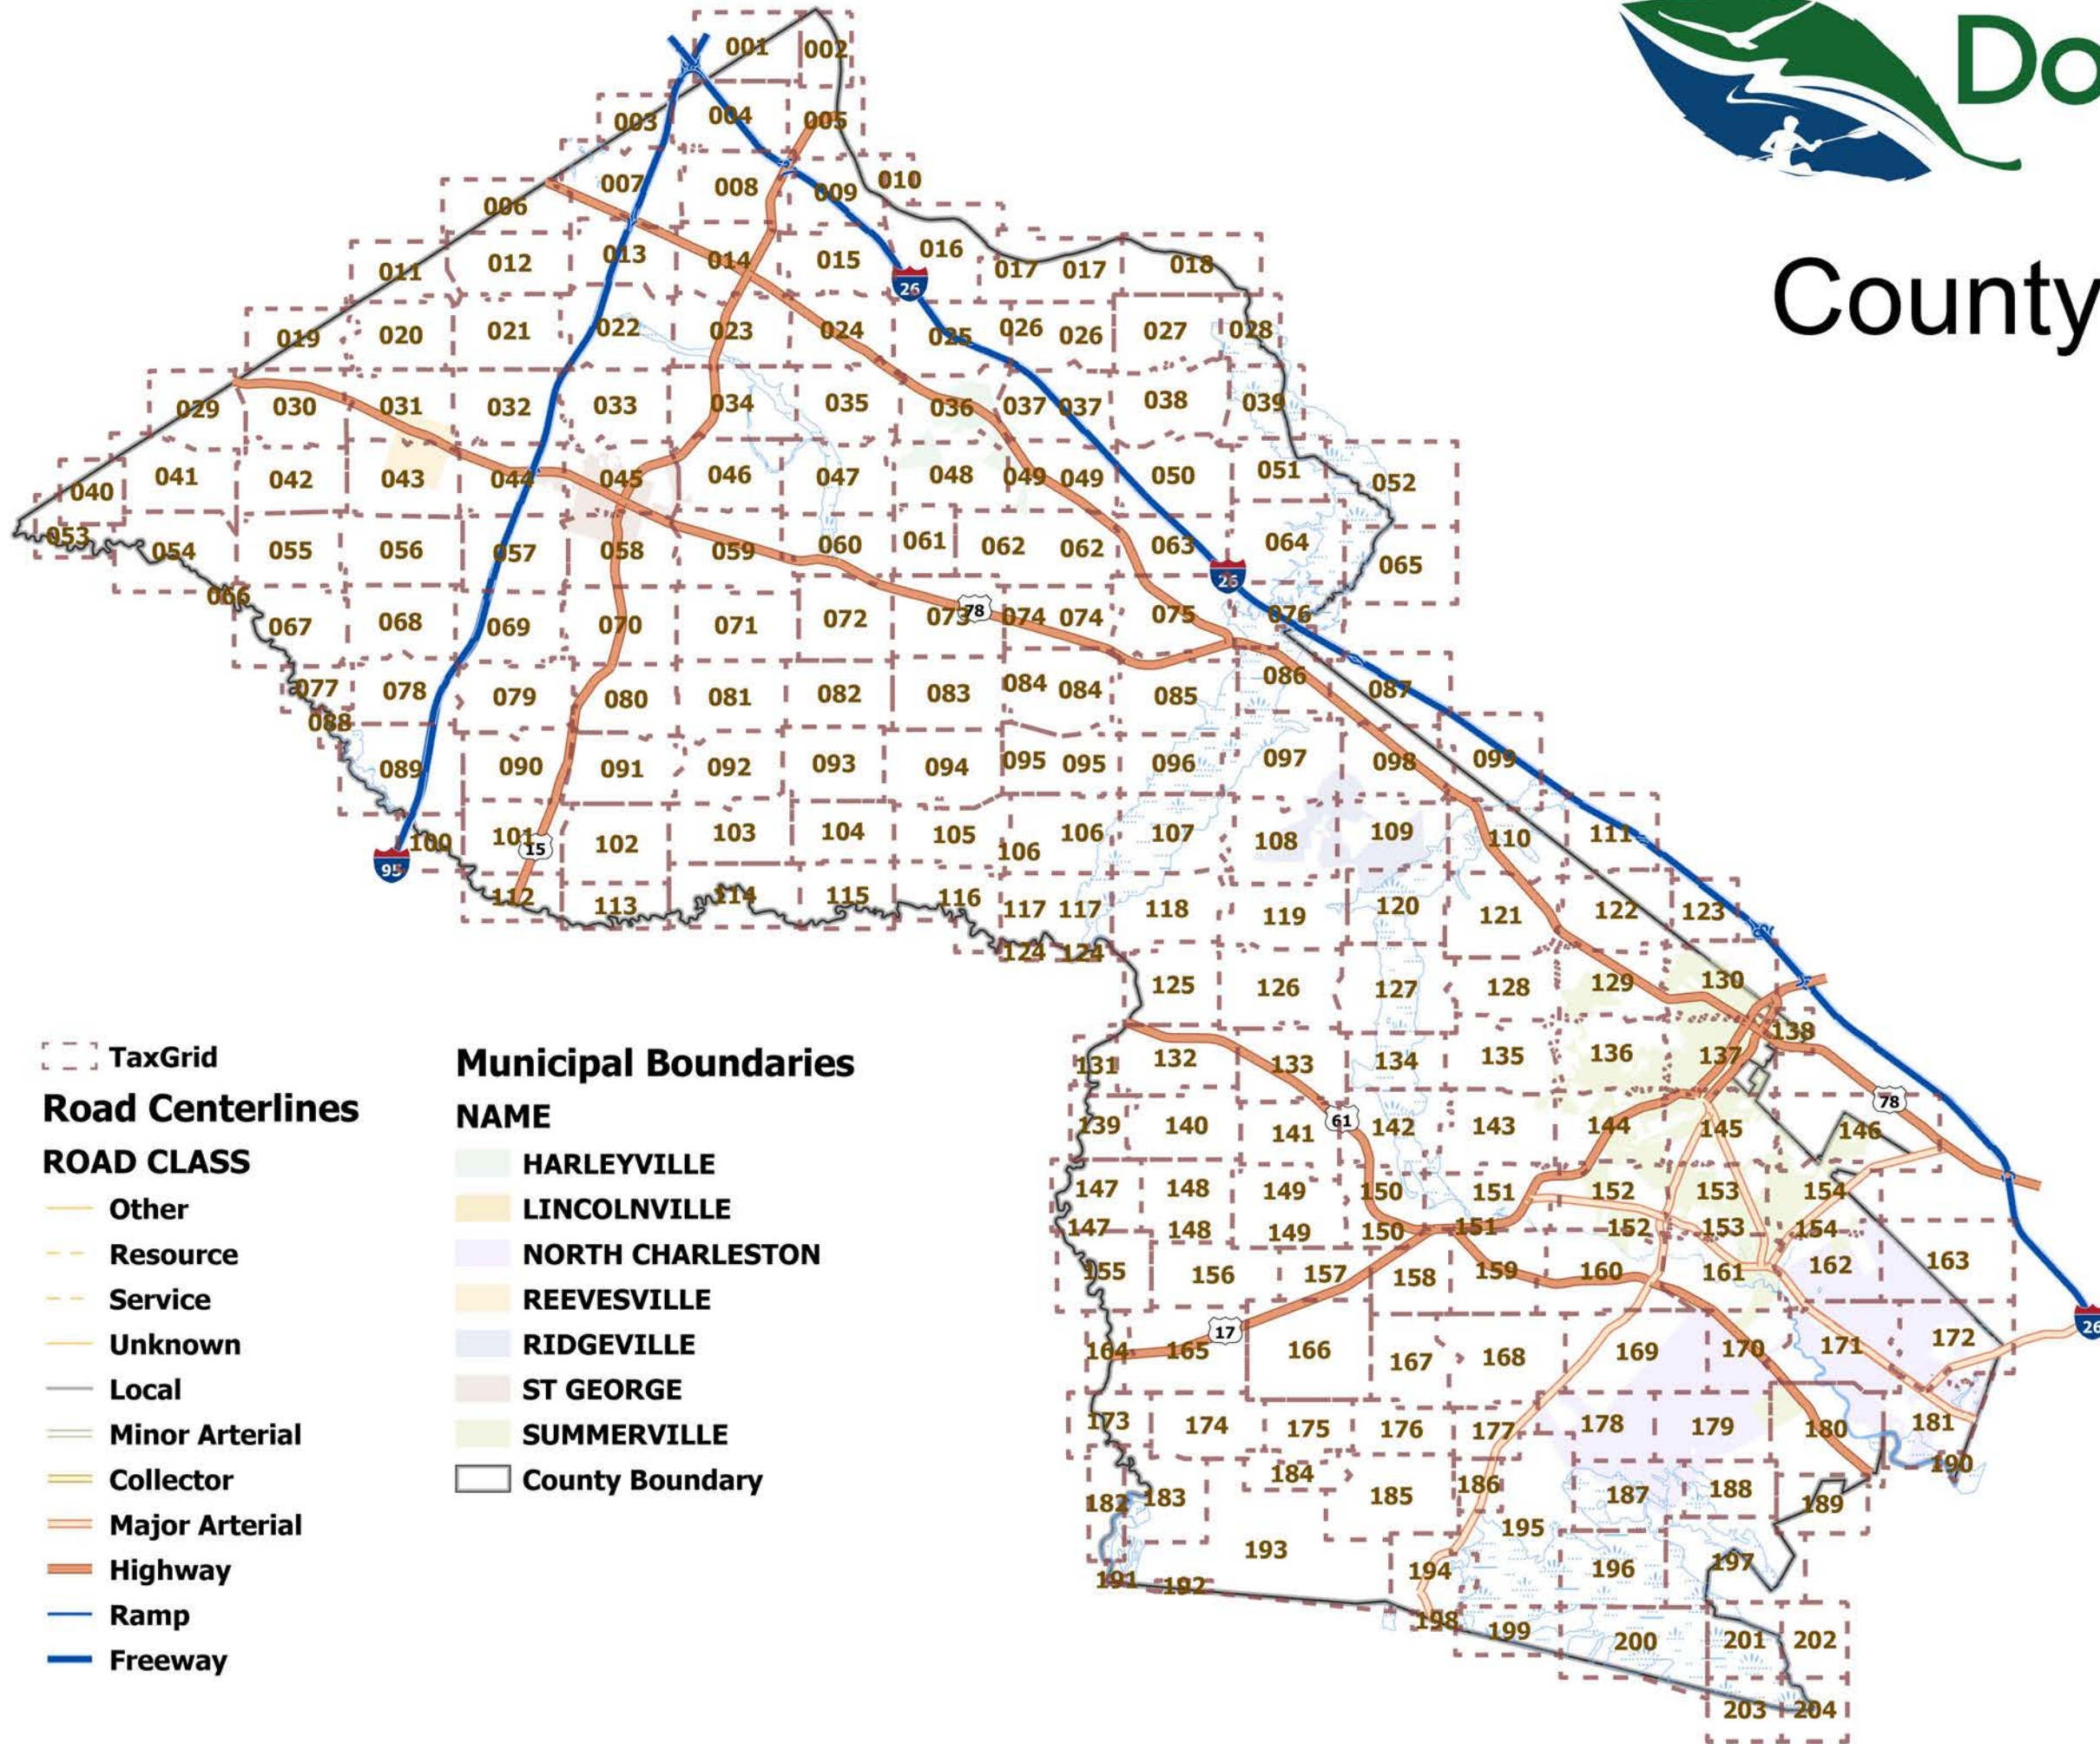

County Tax Grid

--- TaxGrid

Road Centerlines

ROAD CLASS

- Other
- Resource
- Service
- Unknown
- Local
- Minor Arterial
- Collector
- Major Arterial
- Highway
- Ramp
- Freeway

Municipal Boundaries

NAME

- HARLEYVILLE
- LINCOLNVILLE
- NORTH CHARLESTON
- REEVESVILLE
- RIDGEVILLE
- ST GEORGE
- SUMMERVILLE
- County Boundary